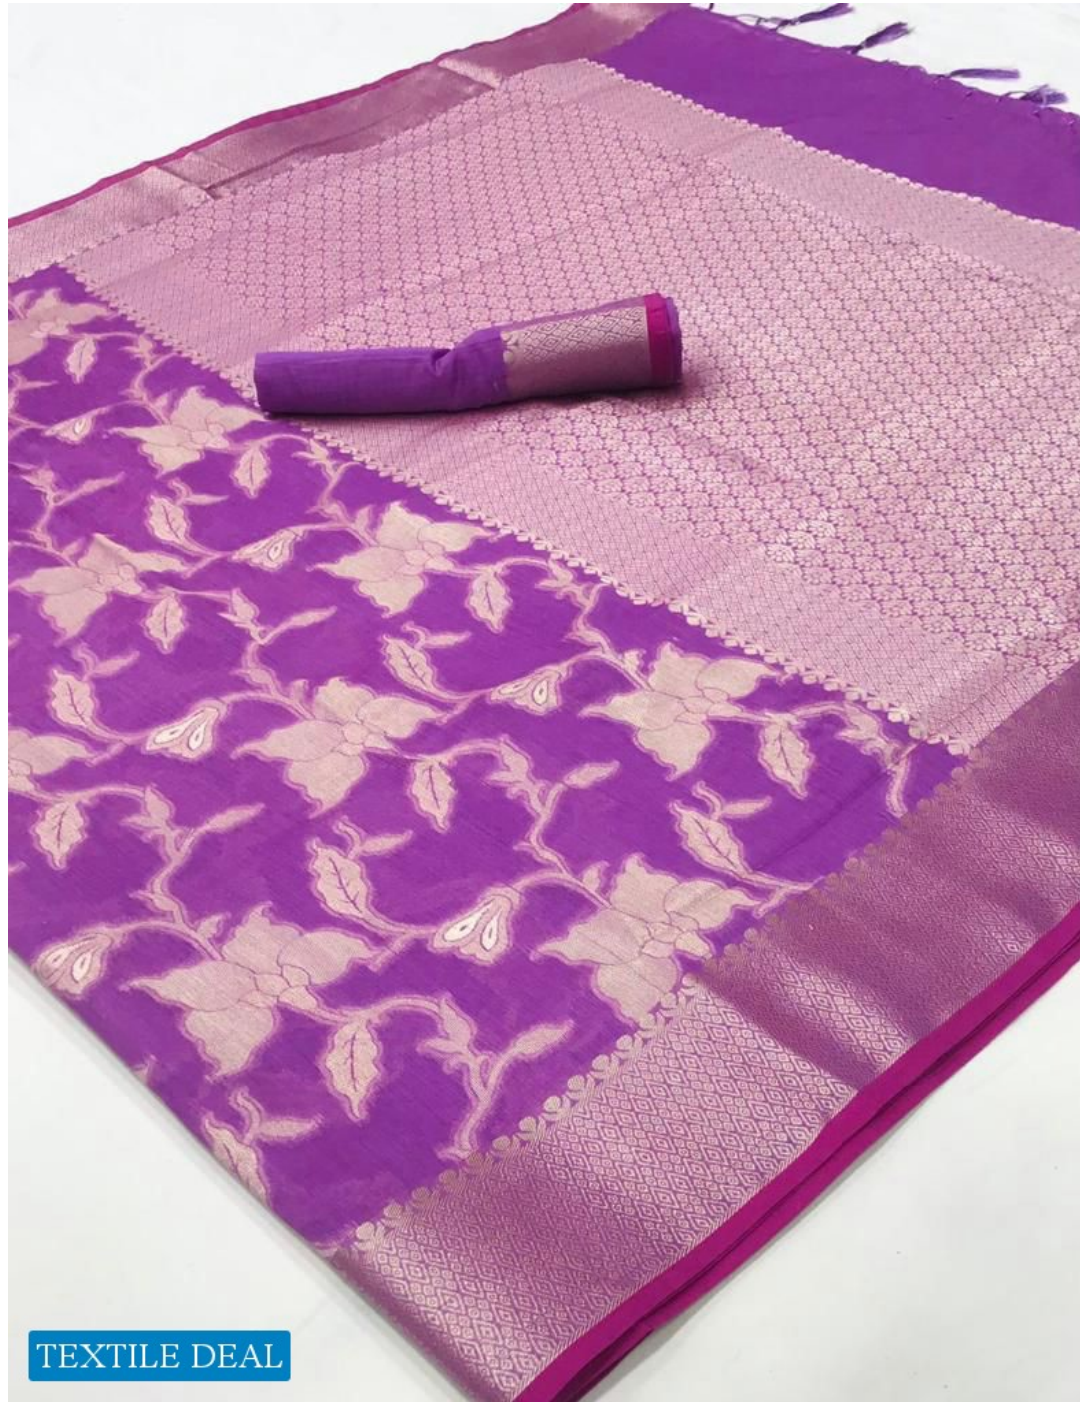

**KISHIR SILK**  
PURE MODAL HANDLOOM WEAVING

286005

**TEXTILE DEAL**

**RAJTEX**  
*Collection*  
PINK SILK | LETHBRIDGE | SILK SILK

**KISHIR SILK**  
PURE MODAL HANDLOOM WEAVING

286001  
**TEXTILE DEAL**

TEXTILE DEAL

286004  
**TEXTILE DEAL**

**RAJTEX**  
*Collection*  
Pure sarees | Lehengas | Silk sarees

**KISHIR SILK**  
PURE MODAL HANDLOOM WEAVING

286003

**TEXTILE DEAL**

2 8 6 0 0 1

2 8 6 0 0 2

2 8 6 0 0 3

TEXTILE DEAL

2 8 6 0 0 5

2 8 6 0 0 6

TEXTILE DEAL

TEXTILE DEAL

TEXTILE DEAL

TEXTILE DEAL

TEXTILE DEAL