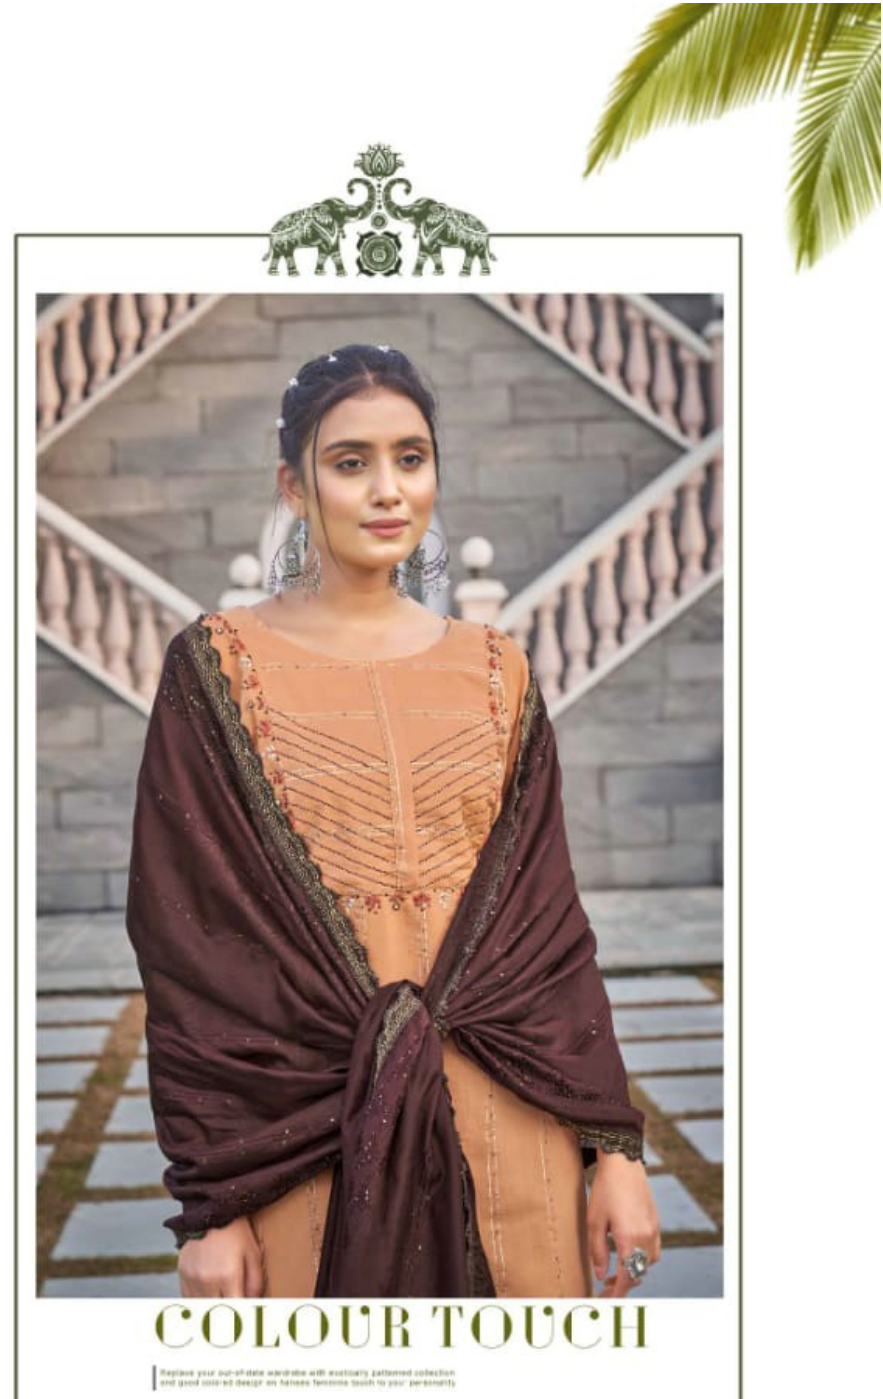

COLOUR TOUCH