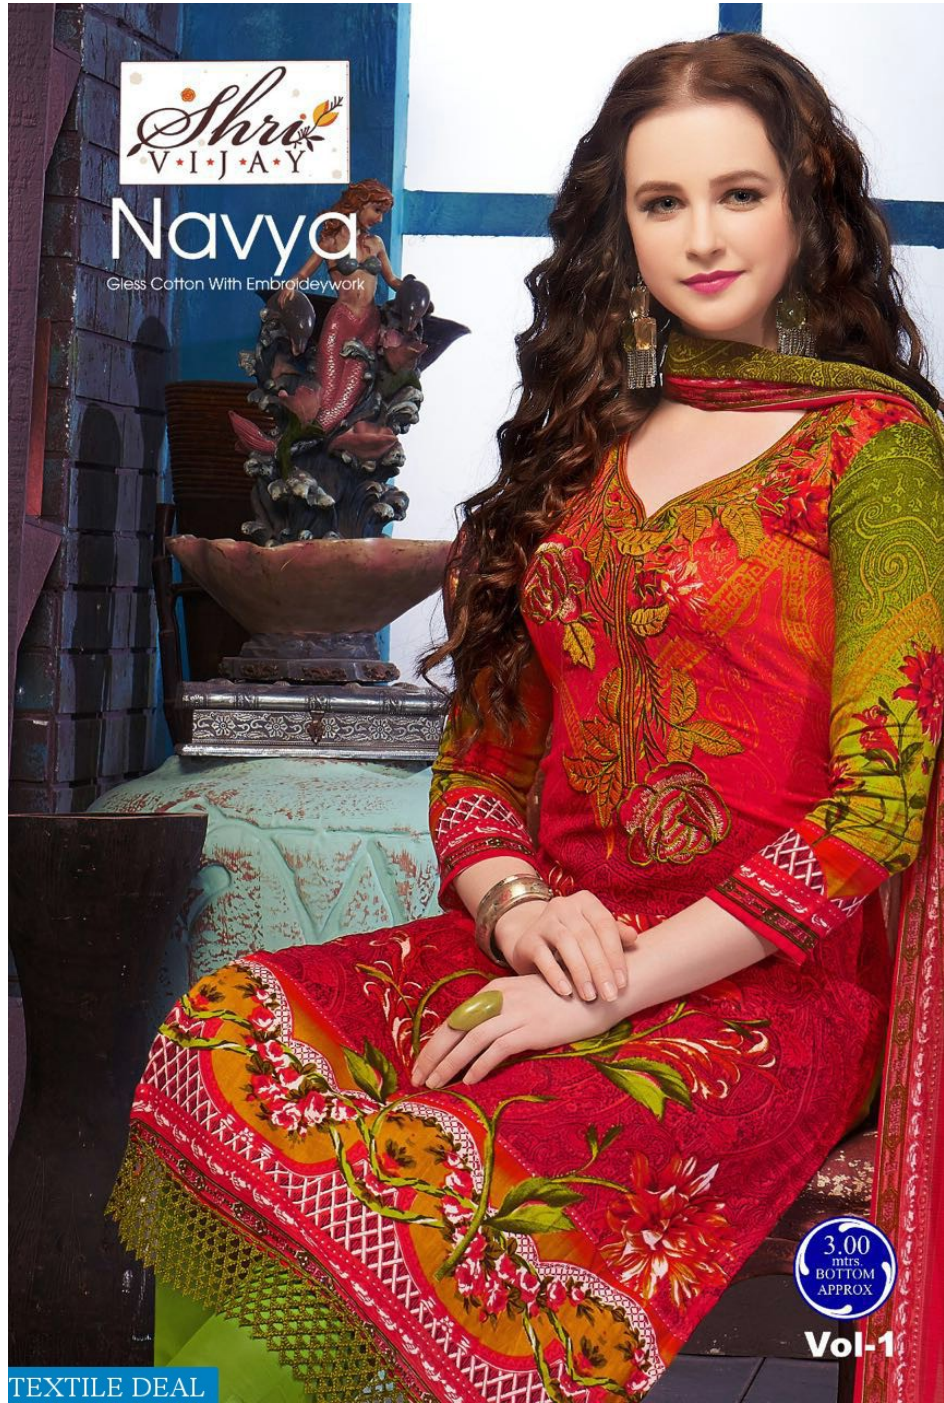

Shri
VIJAY

Navya

Glass Cotton With Embroiderywork

3.00
mtr.
BOTTOM
APPROX

Vol-1

TEXTILE DEAL

Alluring Fauna shades are all set to charm you in to The season With our latest prima dresses collection.

There's plenty of pretty gorgeous floral prints in exotic color combination. you will find a variety of mixed prints, and much more

*Attitude an inspirational fabrics under the eternal Designer
is True To its name Traditional and for women from all walks of life*

*Explore ethereal beauty
With pastel hues of red for a soft touch of romance..*