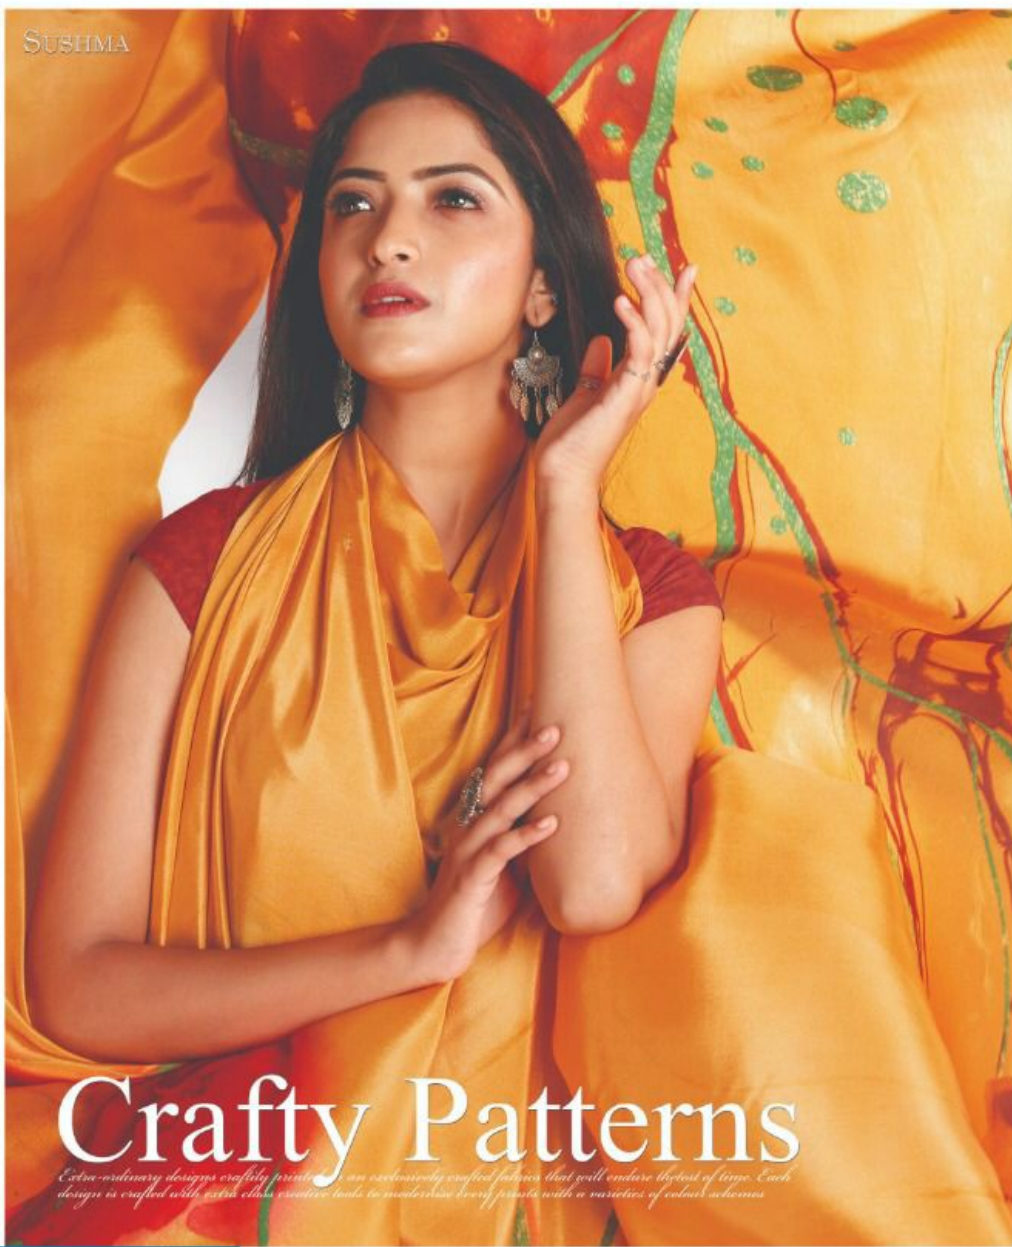

SUSHMA

Crafty Patterns

Extra-ordinary designs craftily printed on an exclusively crafted fabrics that will endure the test of time. Each design is crafted with extra class creative tools to modernize every prints with a varieties of colour schemes

TEXTILE DEAL

Modern Collection

Extra-ordinary designs craftily printed on an exclusively crafted fabrics that will endure the test of time. Each design is crafted with extra class creative tools to modernize every prints with a varieties of colour schemes with some multiyde shades, hues. The overall effect of the splendid collection will be forever etched in the memory of every woman

SUSHMA

70001B