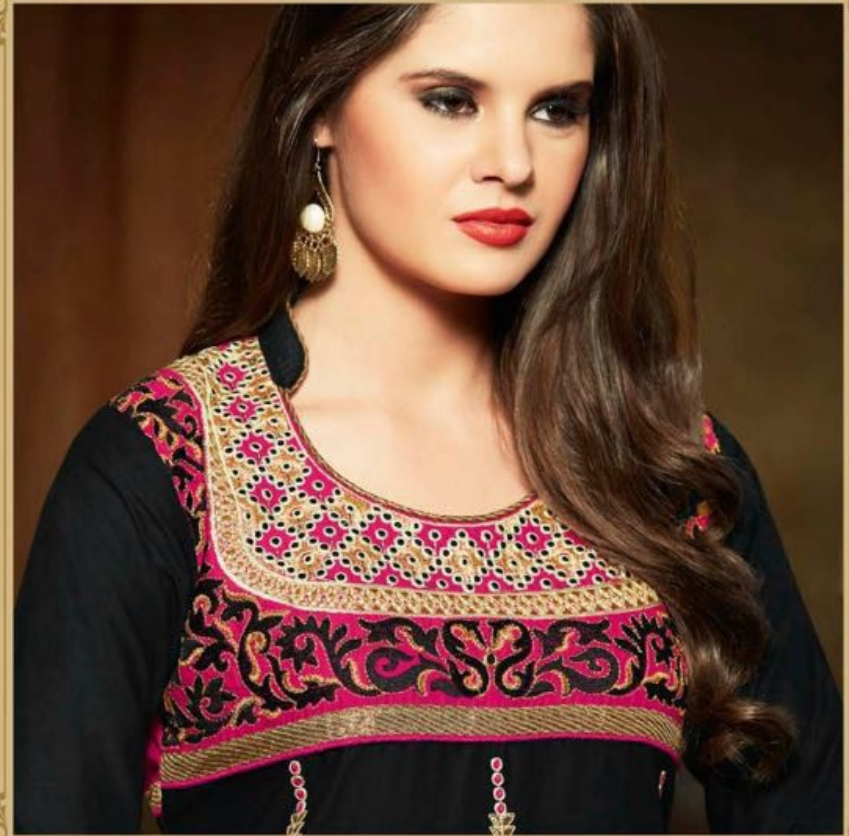

MYSTIC BEAUTY

STYLE NO.
400

TEXTILE DEAL