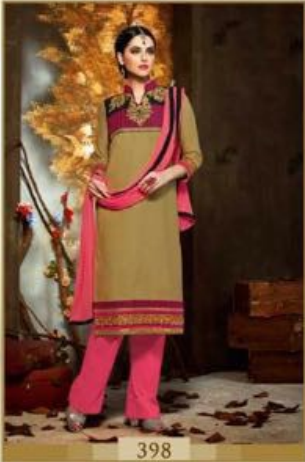

TEXTILE DEAL

STYLE NO.
407

TEXTILE DEAL

STYLE MANTRA

DESIGN BRINGS FLASHY
PATTERNS ON FLIMSY
FABRIC SIMPLEST STYLE
INTO SOMETHING
WORTHWHILE

STYLE NO.
397

BEAUTY WINDS

THE ETHNIC ELEMENTS OF INDIAN FASHION FROM TRADITIONAL MOTIFS TO CUSTOMARY ESSENTIAL HINTS OF FOLK AND VIBRANT REGIONAL COLOURS. CONTEMPORARY STANCE AND HUNDREDS PERSON QUALITY DESIGN.

STYLE NO.
402

TEXTILE DEAL

FASHION SPIRIT

TURN EVERY HEAD YOUR WAY AS YOU STRUT ACROSS IN AN OUTFIT FROM THE NEW INDIAN CROSS COLLECTION:

STYLE NO.
399

TEXTILE DEAL

TEXTILE DEAL

THIS SEASON ASSORTMENT BRINGS YOUR WARDROBE TOO CLOSE TO GREAT LOOKING COLOURS AND FANTASTIC PATTERNS.

FRESH LOOK

STYLE NO. 406

TEXTILE DEAL

TEXTILE DEAL

CLASSY
LOOK

STYLE NO.
398

A SEASON DRESS CAN LAST FOR SEVERAL MONTHS OR 1 YEAR CHOOSE ONE FROM THIS SEASON COLLECTION, EVEN YEARS!

MYSTIC BEAUTY

STYLUS BEAUTY

STYLE NO
401

TEXTILE DEAL

**SPARKLE
MAGIC**

ENJOY THE SPECTACULAR PRINT ON
GRIPPING COLOUR THAT BRINGS CHARisma
TO YOUR PERSONALITY

STYLE NO.
408

A product advertisement for a kurti. The top left corner features the text "SPARKLE MAGIC" in a gold, serif font, with decorative flourishes below it. The main image shows a woman in a green and black kurti with a long green dupatta, shown from a side profile and a close-up front view. The bottom section contains the text "ENJOY THE SPECTACULAR PRINT ON GRIPPING COLOUR THAT BRINGS CHARisma TO YOUR PERSONALITY" and "STYLE NO. 408". The entire advertisement is framed with a gold border and decorative floral patterns on the left side.