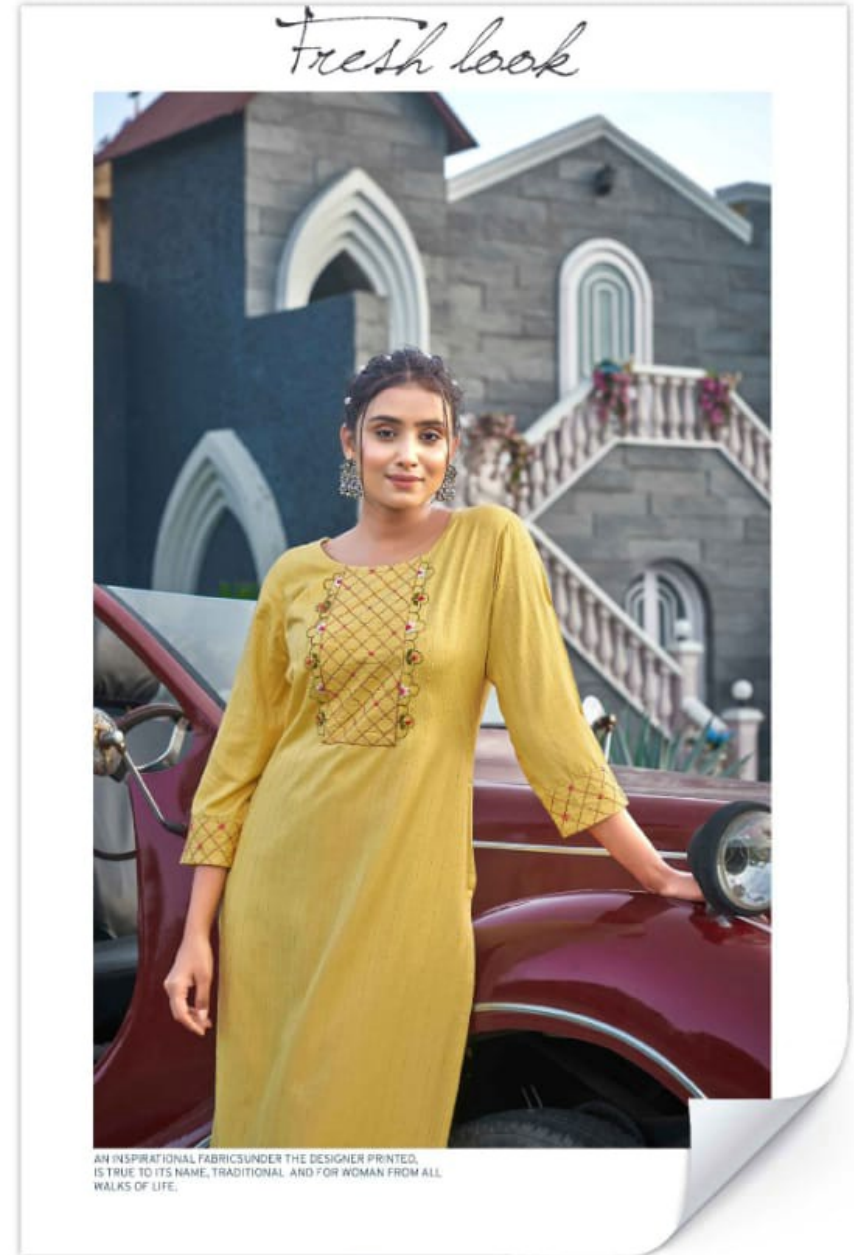

*Kalaroop*<sup>®</sup>

Robin

TEXTILE DEAL

STYLE.13568

*Mystic beauty*

PURE ELEGANCE WITH ALLURING FLORAL PATTERNS ON LACY FABRIC AND ADD GLAMOUR TO YOUR STYLE.

TEXTILE DEAL

STYLE.13559

TEXTILE DEAL

AN INSPIRATIONAL FABRICS UNDER THE DESIGNER PRINTED,  
IS TRUE TO ITS NAME, TRADITIONAL AND FOR WOMAN FROM ALL  
WALKS OF LIFE.

STYLE.13556

*Fashion design*

WHEN WE CHOSE TO TAKE INSPIRATION FROM INDIAN CULTURE,  
THE RESULT IS HERE A SET OF VIVID COLORS, DESIGN TO GO A STORY  
ABOUT FASHION.