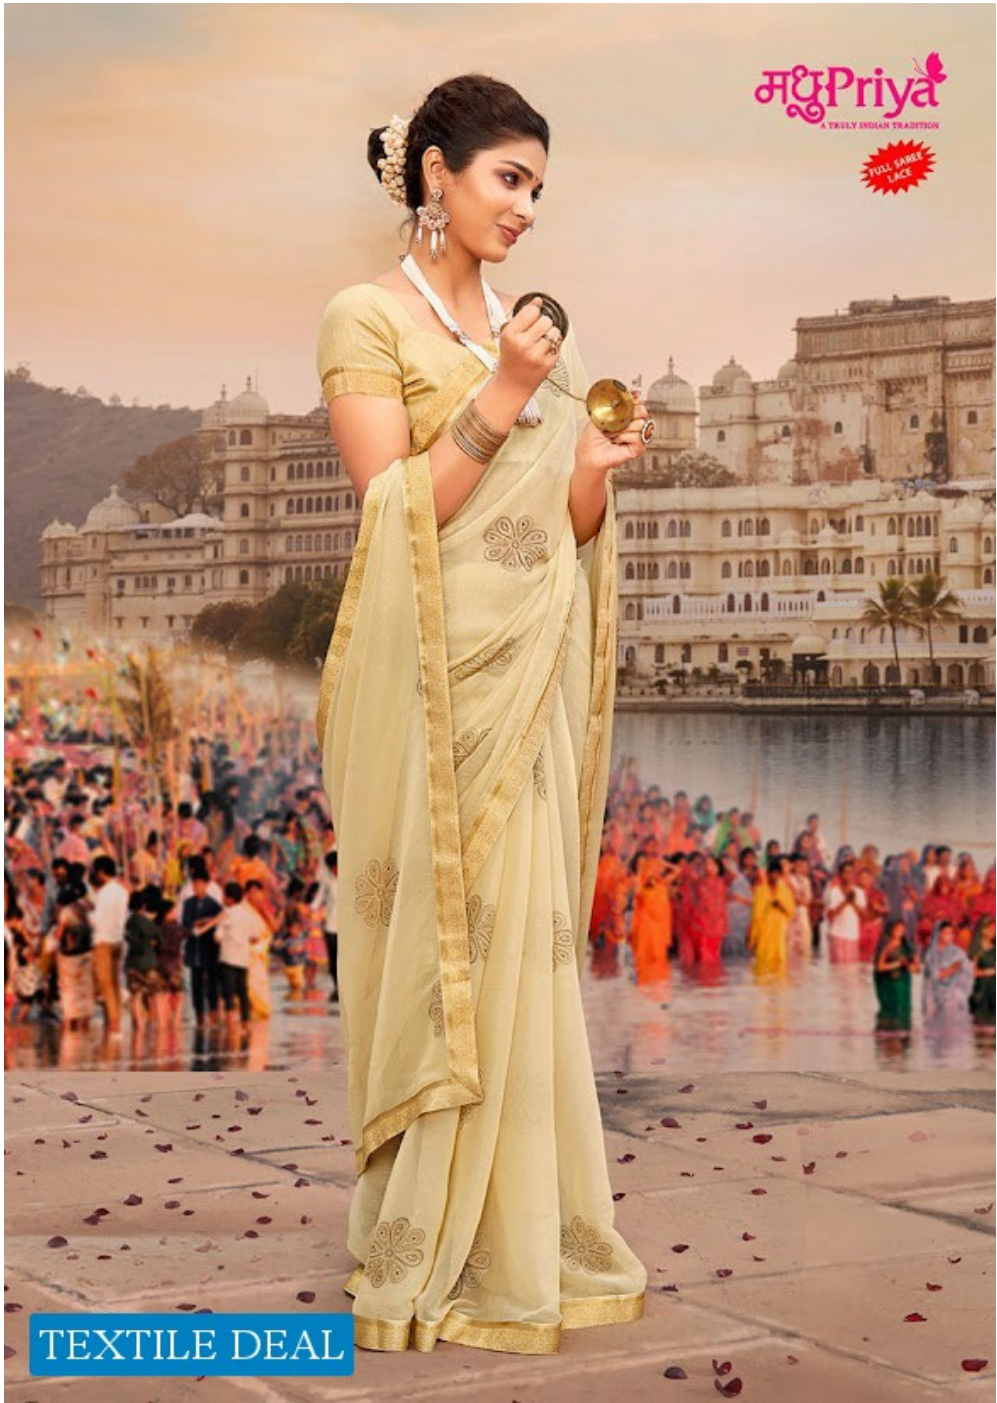

मधुPriya

A TRULY INDIAN TRADITION

FULL SAREE
FACE

TEXTILE DEAL