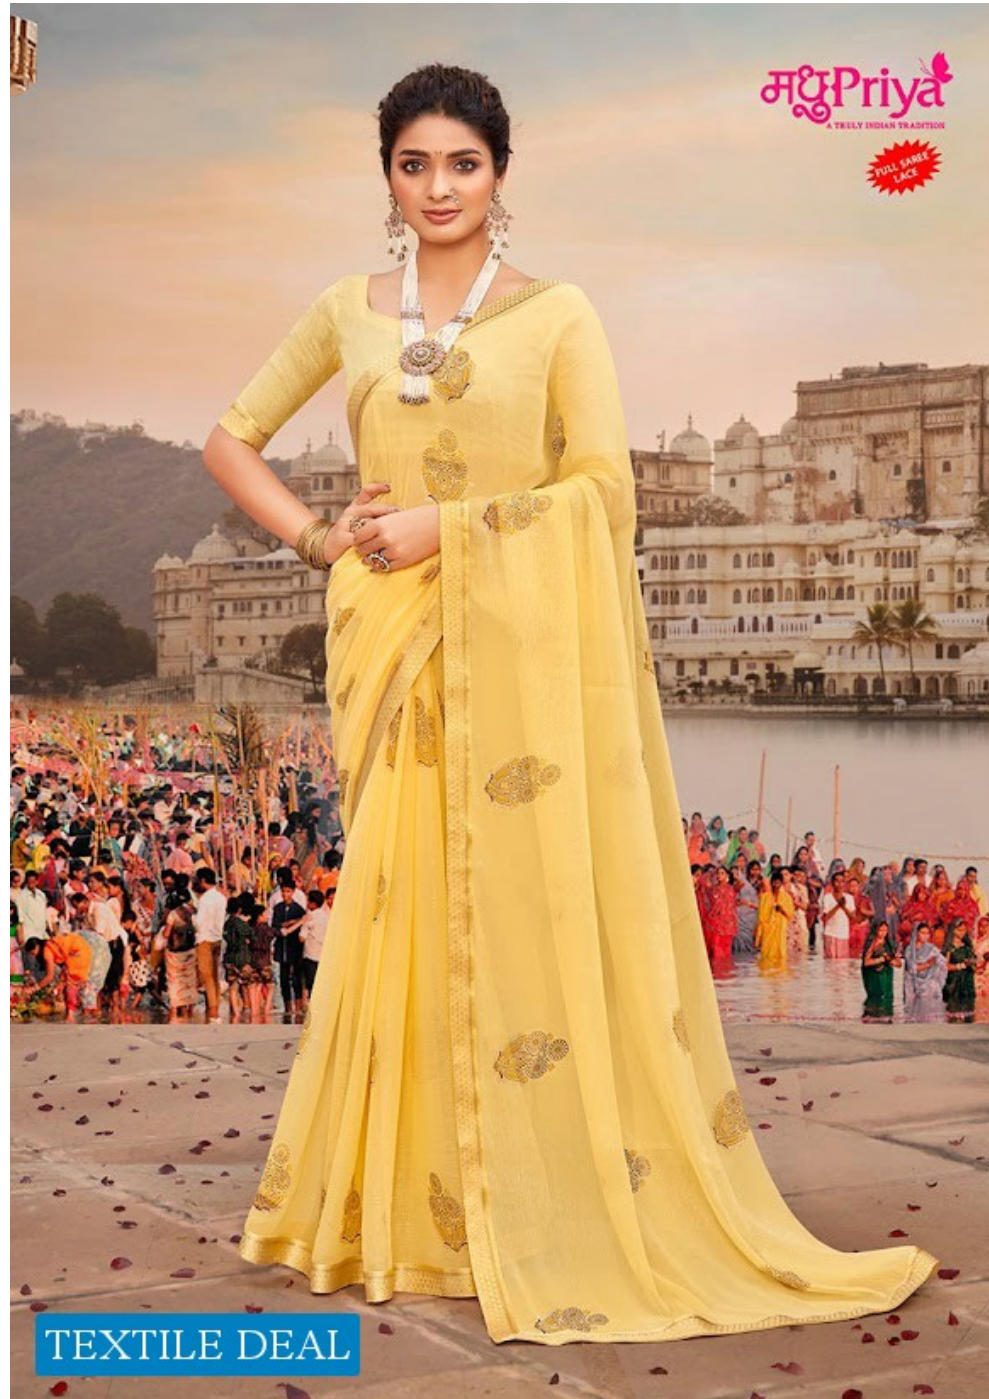

मधुPriya
A TRULY INDIAN TRADITION

FLASH LIGHT
FULL SAREE LACE

मधुPriya
A TRULY INDIAN TRADITION

22201

22202

22203

22204

22205

22206

22207

22208

TEXTILE DEAL

मधुPriya

A TRULY INDIAN TRADITION

FULL SAREE PRICE

TEXTILE DEAL

TEXTILE DEAL

मधुPriya

A TRULY INDIAN TRADITION

FULL SAREE
FACE

TEXTILE DEAL

मधुPriya

A TRULY INDIAN TRADITION

FULL SAREE
FACE