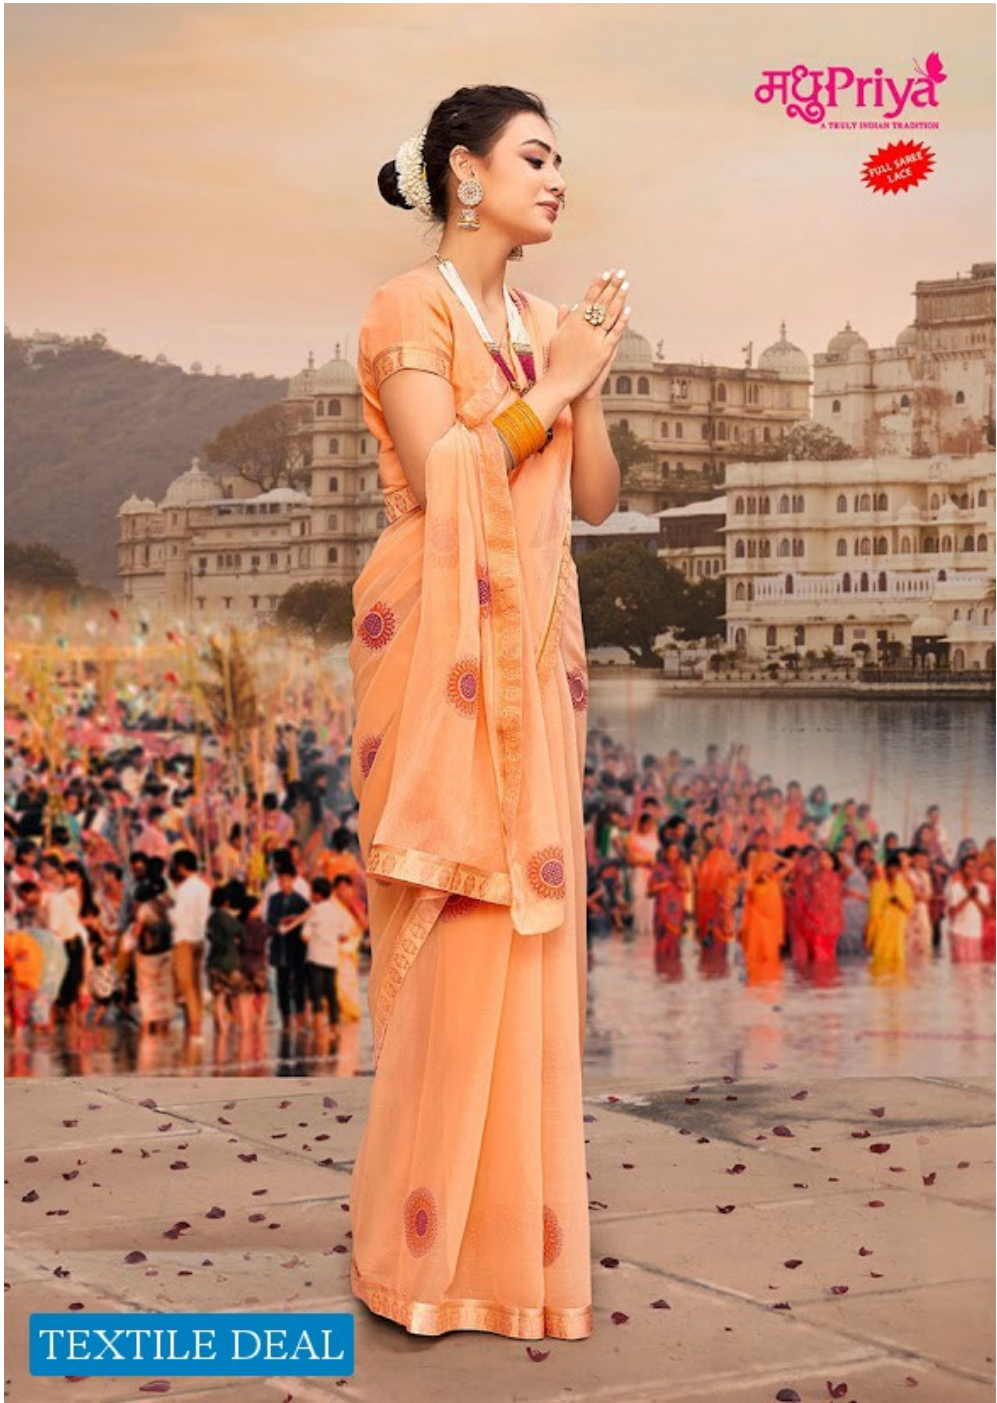

मधुPriya
A TRULY INDIAN TRADITION

FLASH LIGHT
FULL SAREE LACE

मधुPriya
A TRULY INDIAN TRADITION

22201

22202

22203

22204

22205

मधुPriya
A TRULY INDIAN TRADITION

FULL SAREE
FACE

TEXTILE DEAL

मधुPriya
A TRULY INDIAN TRADITION

FULL SAREE
FACE

TEXTILE DEAL

मधुPriya
A TRULY INDIAN TRADITION

FULL SAREE
PRICE

TEXTILE DEAL

मधुPriya

A TRULY INDIAN TRADITION

FULL SAREE
FACE

TEXTILE DEAL

मधुPriya

A TRULY INDIAN TRADITION

FULL SAREE
FACE