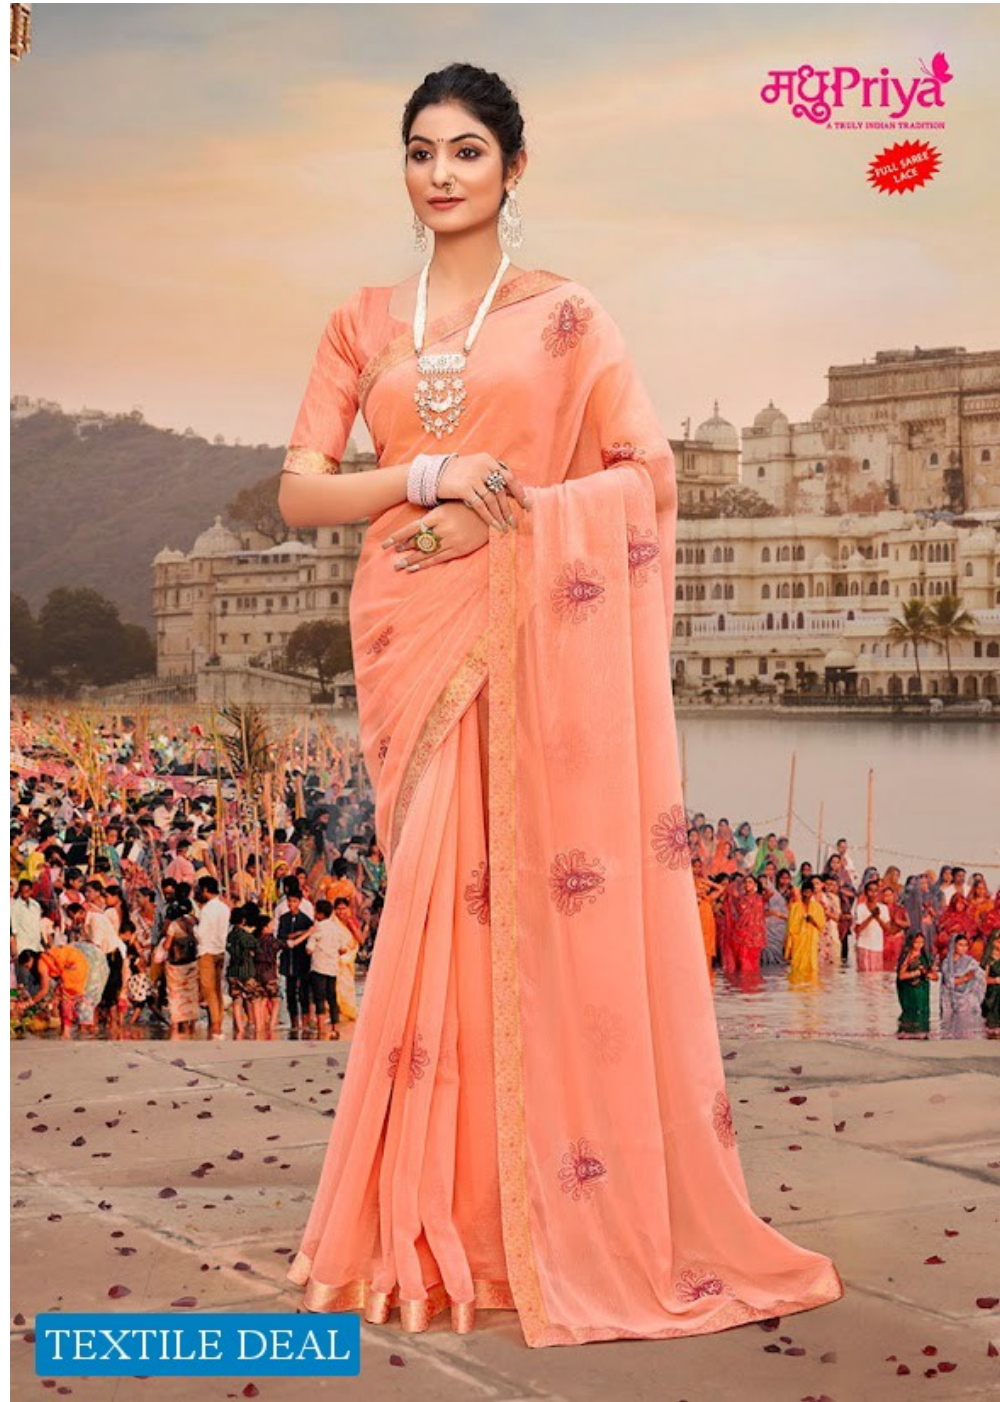

मधुPriya
A TRULY INDIAN TRADITION

FLASH LIGHT
FULL SAREE LACE

मधुPriya
A TRULY INDIAN TRADITION

22201

22202

22203

22204

22205

22206

22207

22208

TEXTILE DEAL

मधुPriya

A TRULY INDIAN TRADITION

FULL SAREE PRICE

TEXTILE DEAL

मधुPriya
A TRULY INDIAN TRADITION

FULL SAREE
FACE

TEXTILE DEAL

मधुPriya
A TRULY INDIAN TRADITION

FULL SAREE
FACE

TEXTILE DEAL

मधुPriya
A TRULY INDIAN TRADITION

FULL SAREE
PRICE