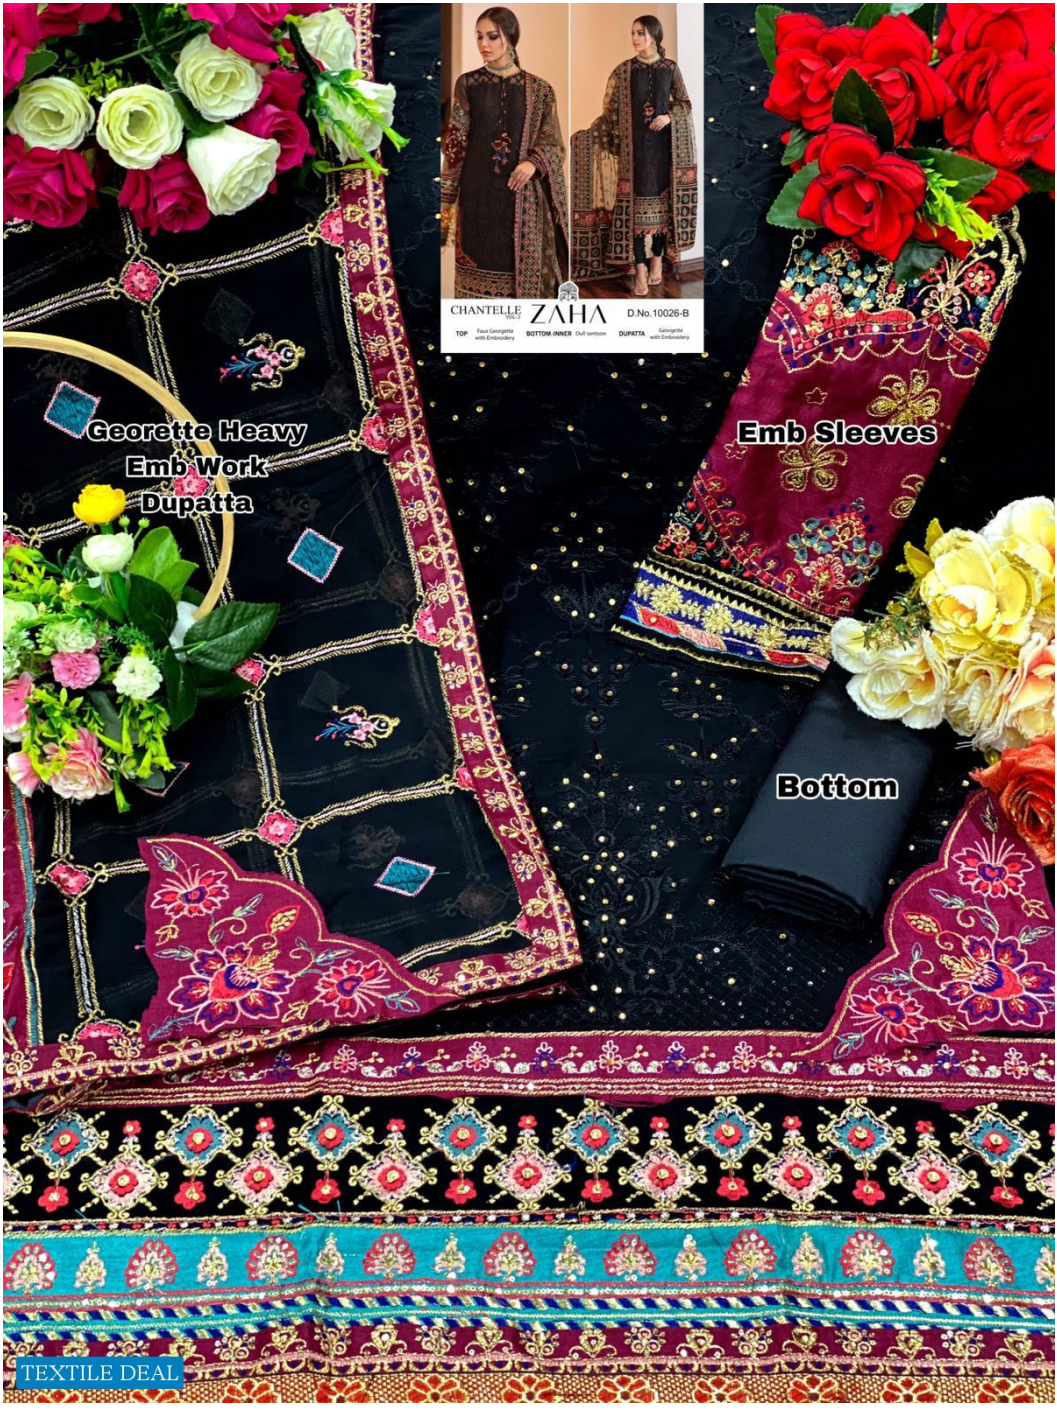

Georgette Heavy Emb Work Dupatta

Emb Sleeves

Bottom