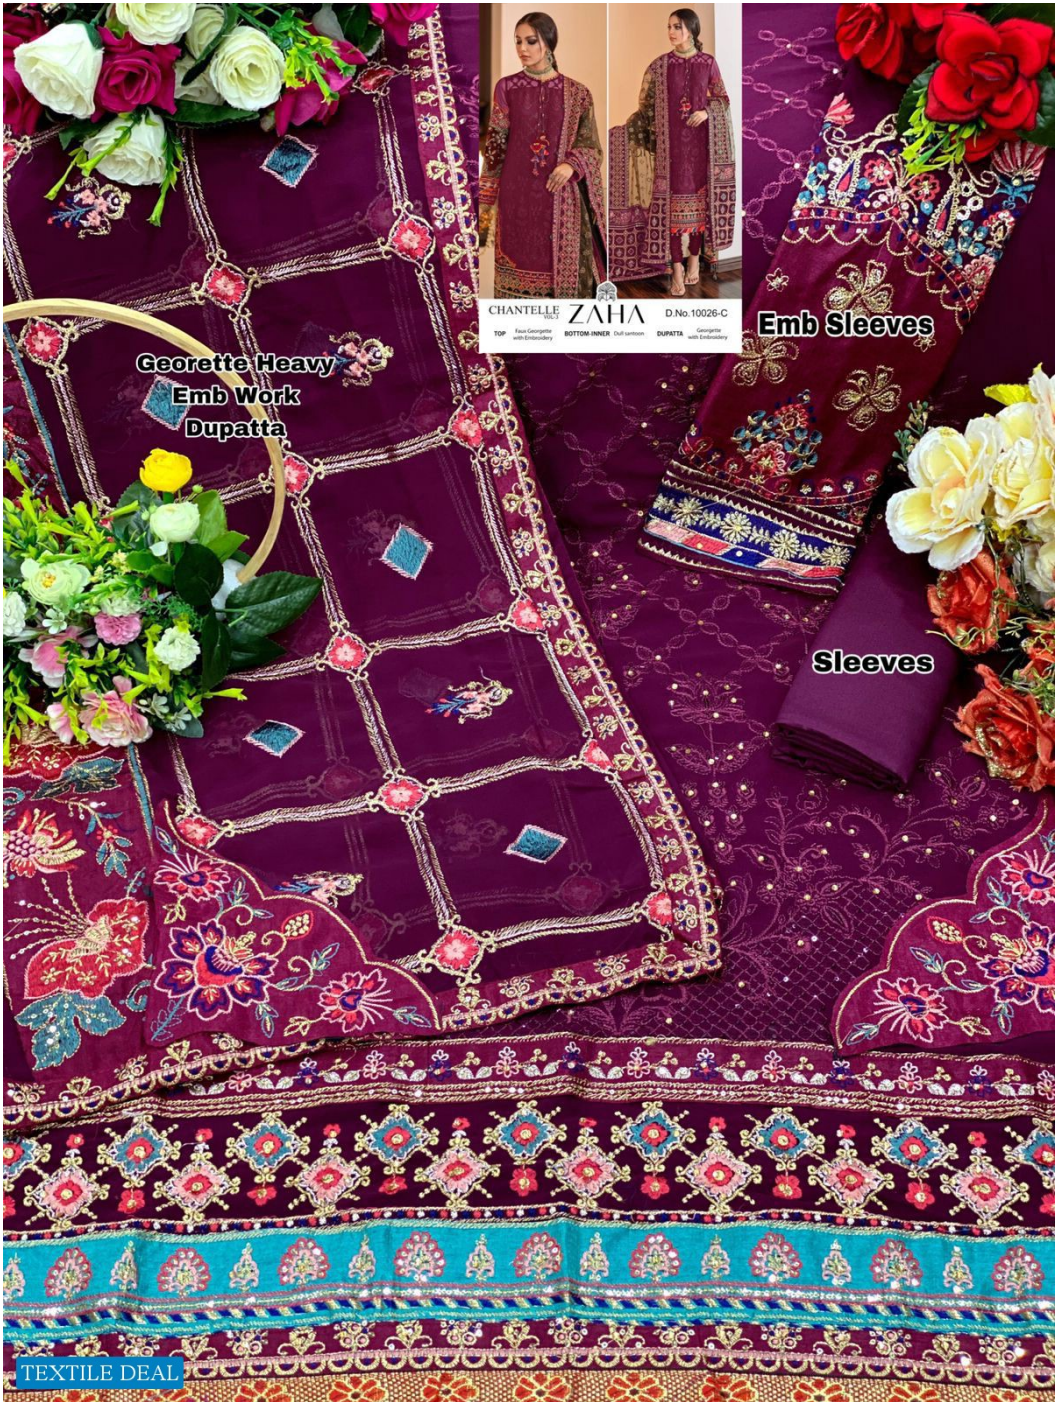

**Georette Heavy
Emb Work
Dupatta**

Emb Sleeves

Sleeves

TEXTILE DEAL