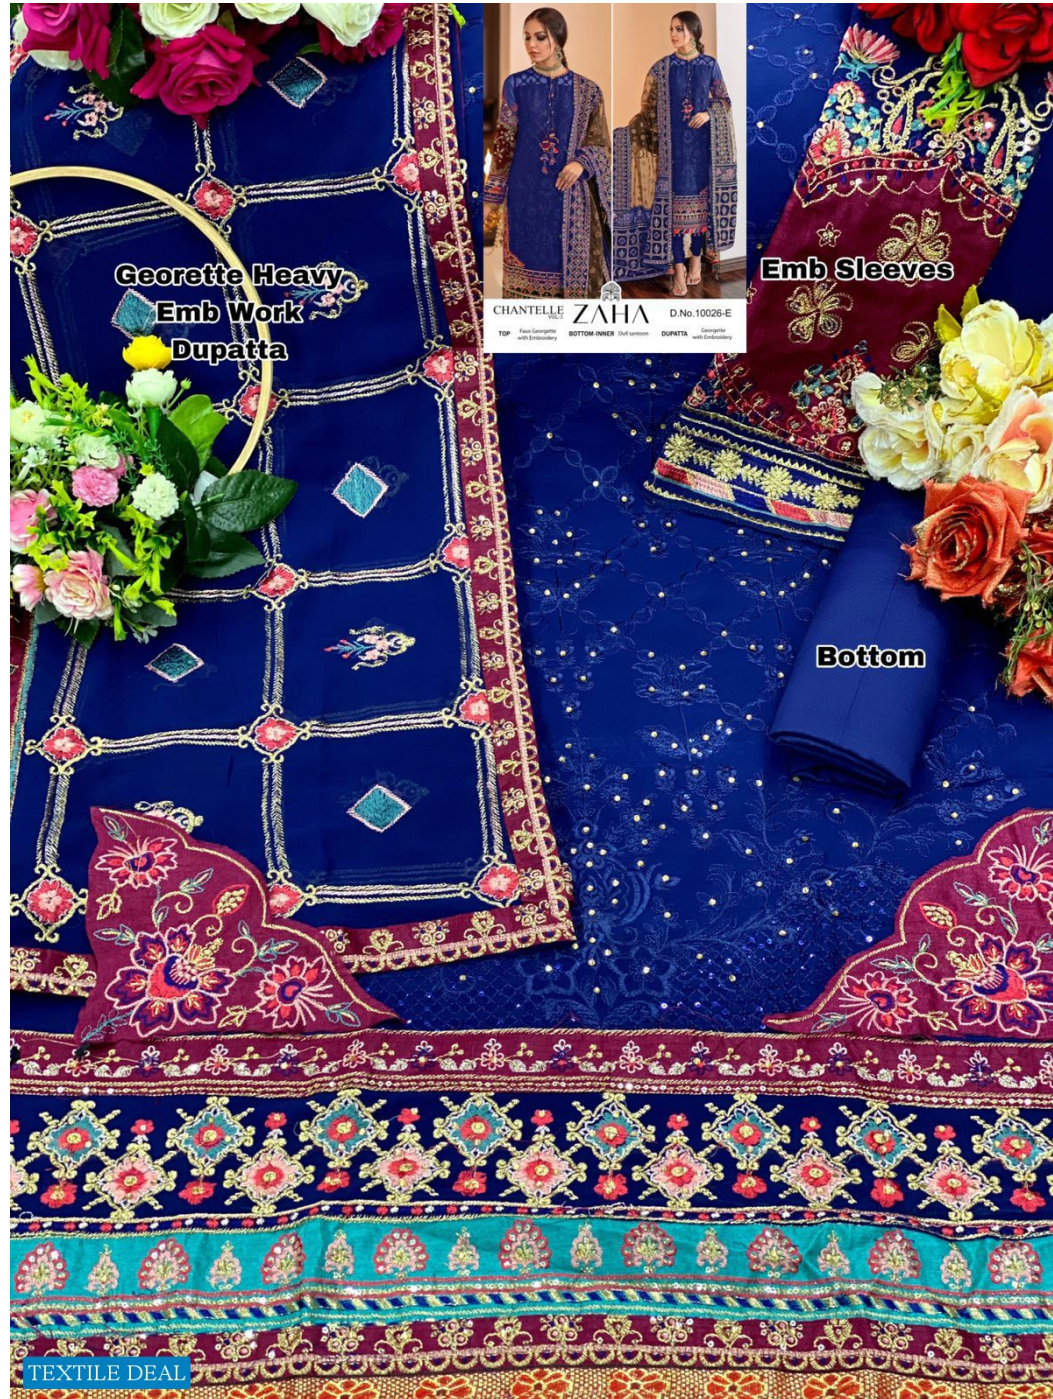

**Georgette Heavy
Emb Work
Dupatta**

Emb Sleeves

Bottom

TEXTILE DEAL