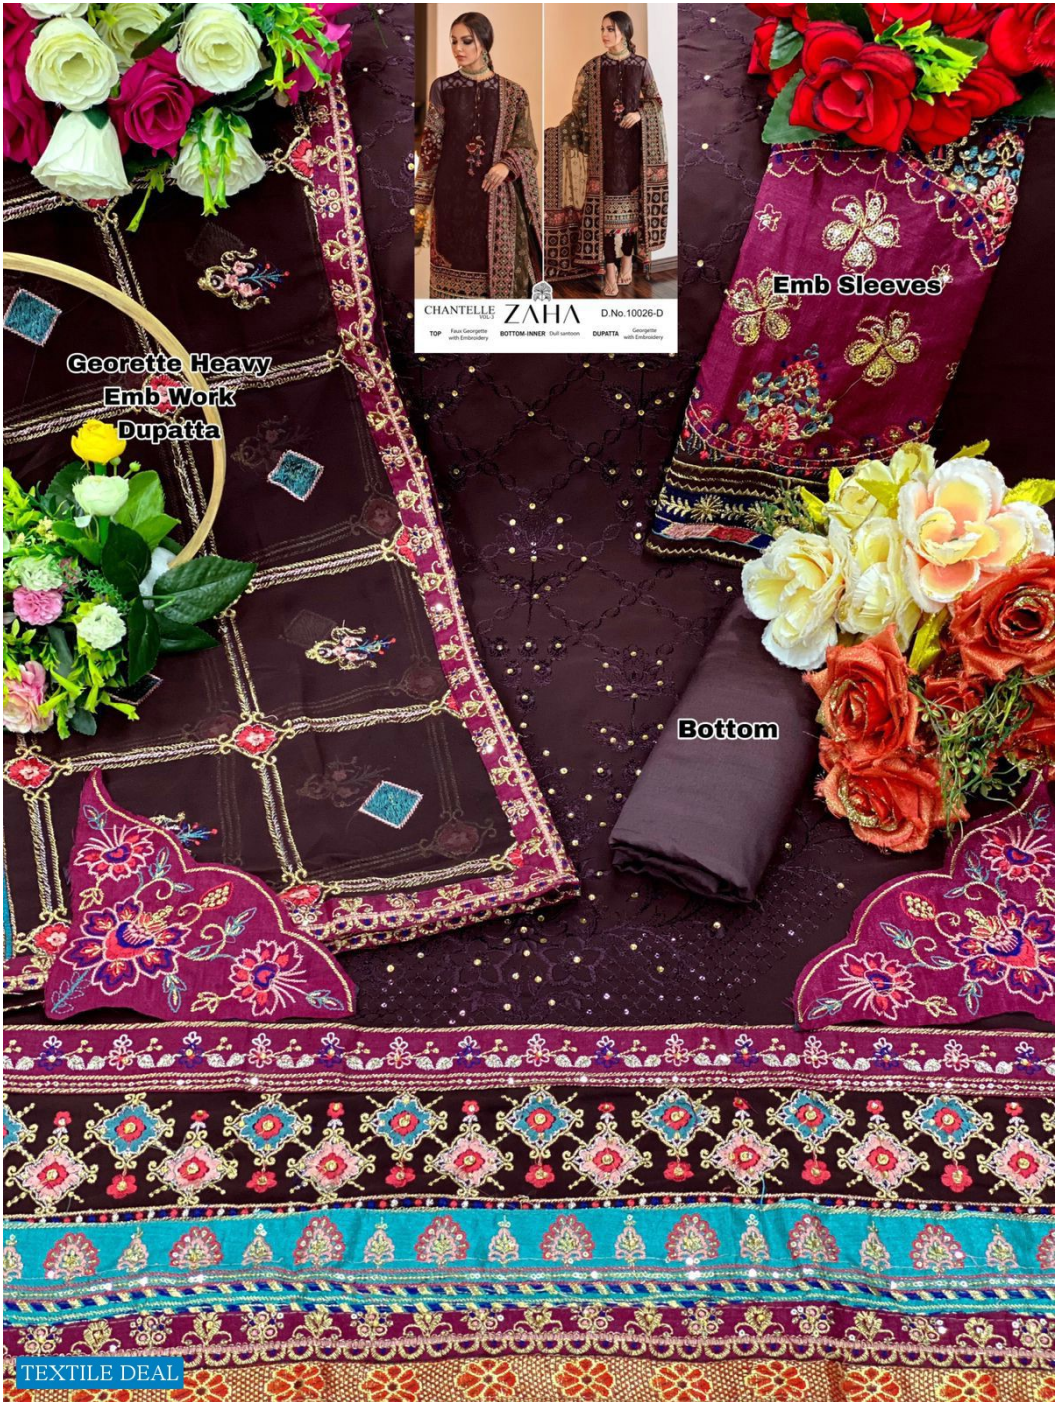

Georgette Heavy Emb Work Dupatta

Emb Sleeves

Bottom