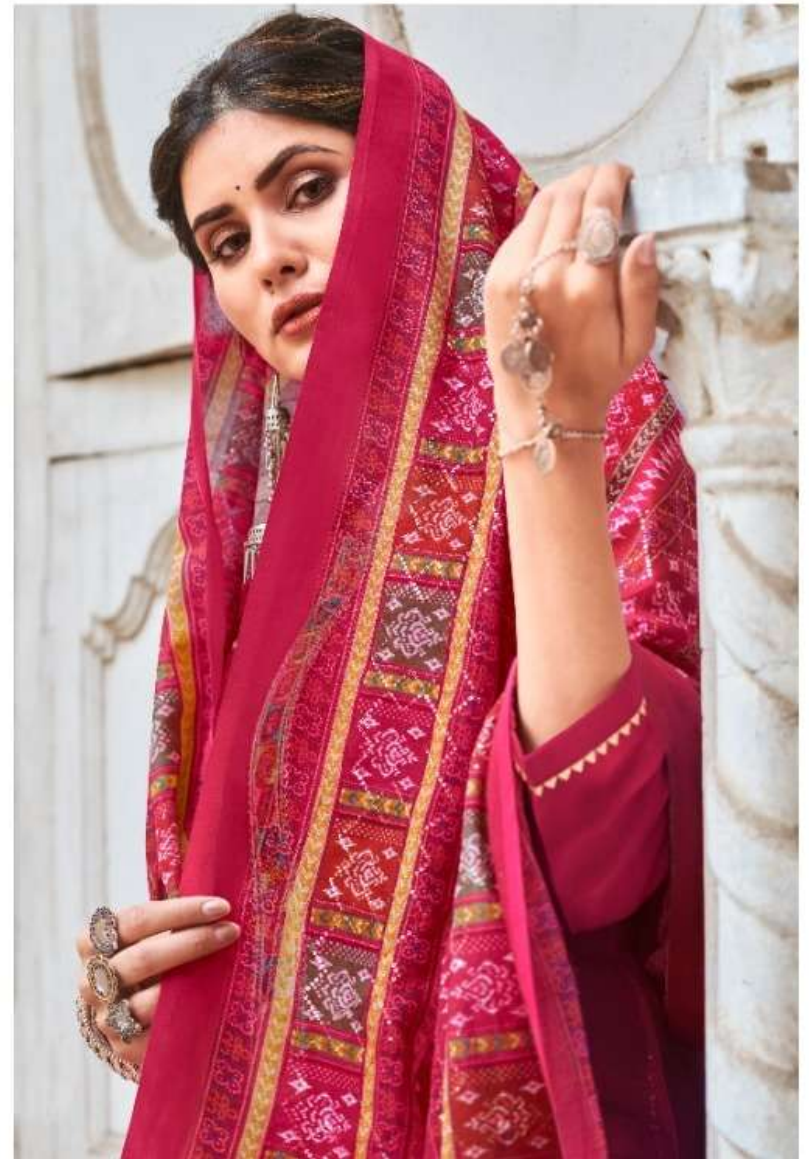

KALARANG

SHALINI

KALARANG

PRESERVING BEAUTY ETERNALLY THIS SEASON CHOOSE TO SHINE

3475

3471

CLASSIC ELEGANT | IMPELERS | LOOKS AS SWEET AS HONEY

FUN WITH FABRIC FOR THE FEMINE IN YOU

SHALINI

A BLEND OF COLORS THAT HIGHLIGHT EVERY CORNER OF
THE ATTRACTIVE DESIGNS THAT IN TURN ADORN YOU WITH VAST BEAUTY

KALARANG

3472

UNDERSTAND ELEGANCE  MASTER CLASS BEAUTY

3473

POWER OF DRESSING  IT FEELS SO PRECIOUS

3471

3472

3473

3474

3475

3476

KALARANG

- **TOP** - PURE VISCO SILK WITH EMBROIDARY & SEQUANCE WORK
- **BOTTOM** - DULL SANTOON
- **DUPPATA** - MUSLIN DIGITAL PRINT WITH 2MM SEQUANCE WORK
- **DESIGN**- 06