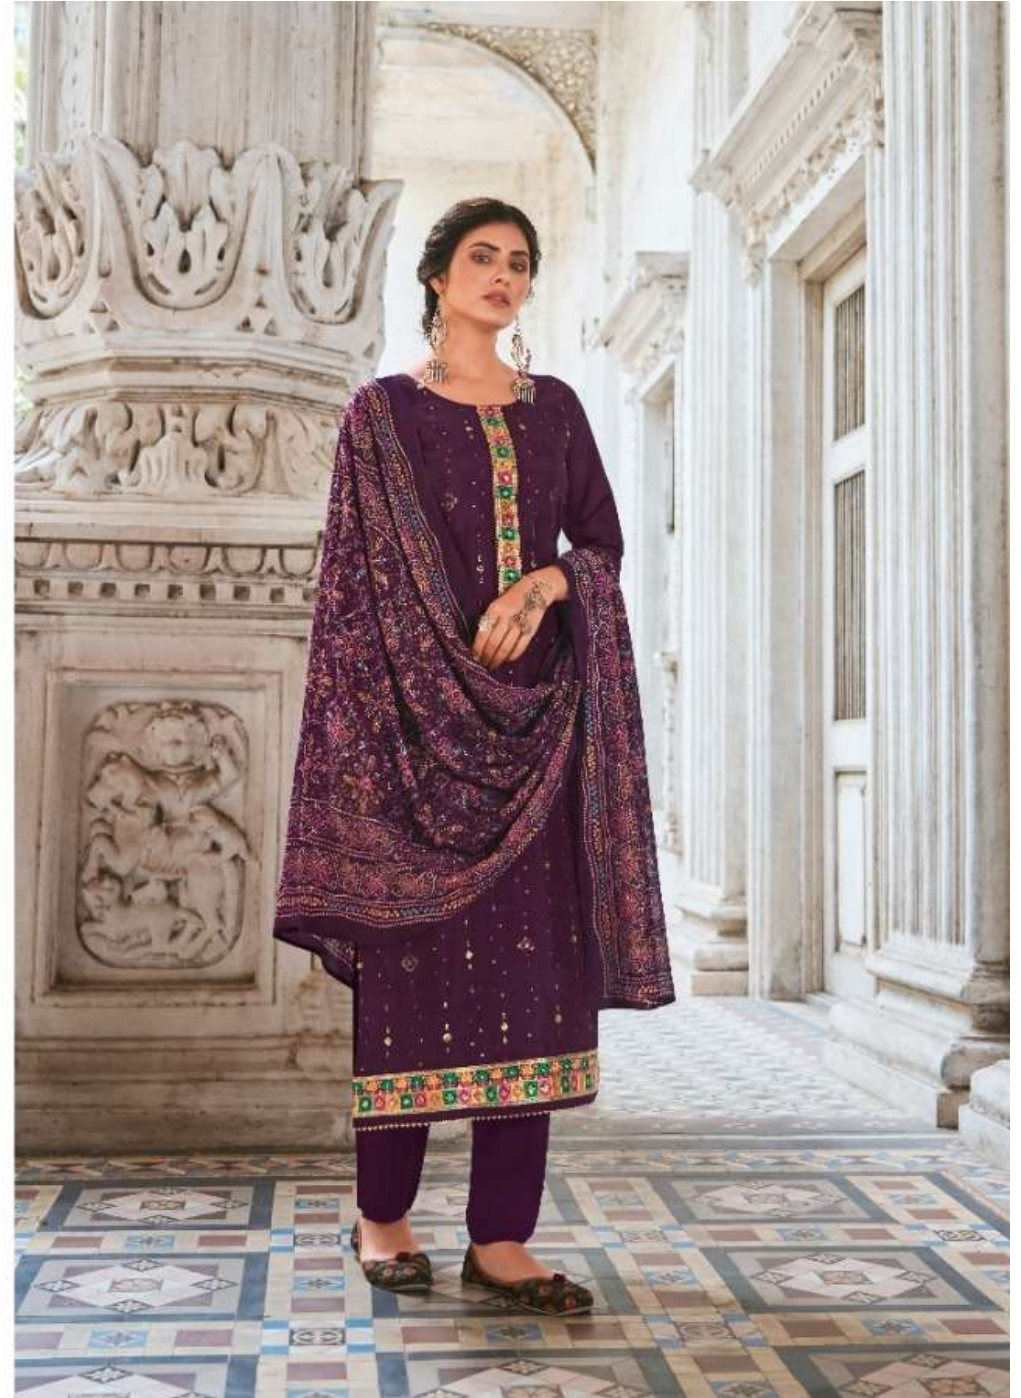

KALARANG

3472

UNDERSTAND ELEGANCE MASTER CLASS BEAUTY