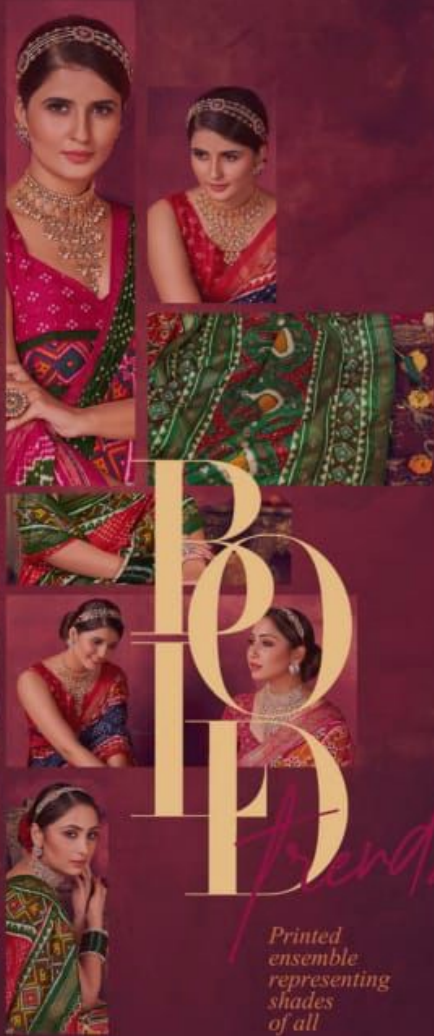

D.NO.4006

TEXTILE DEAL

D.NO.4001

SHUBH SHREE
CREATION

Rend

*Printed
ensemble
representing
shades
of all*

TEXTILE DEAL

SERENITY
a glimpse into the new season mood
FOREVER