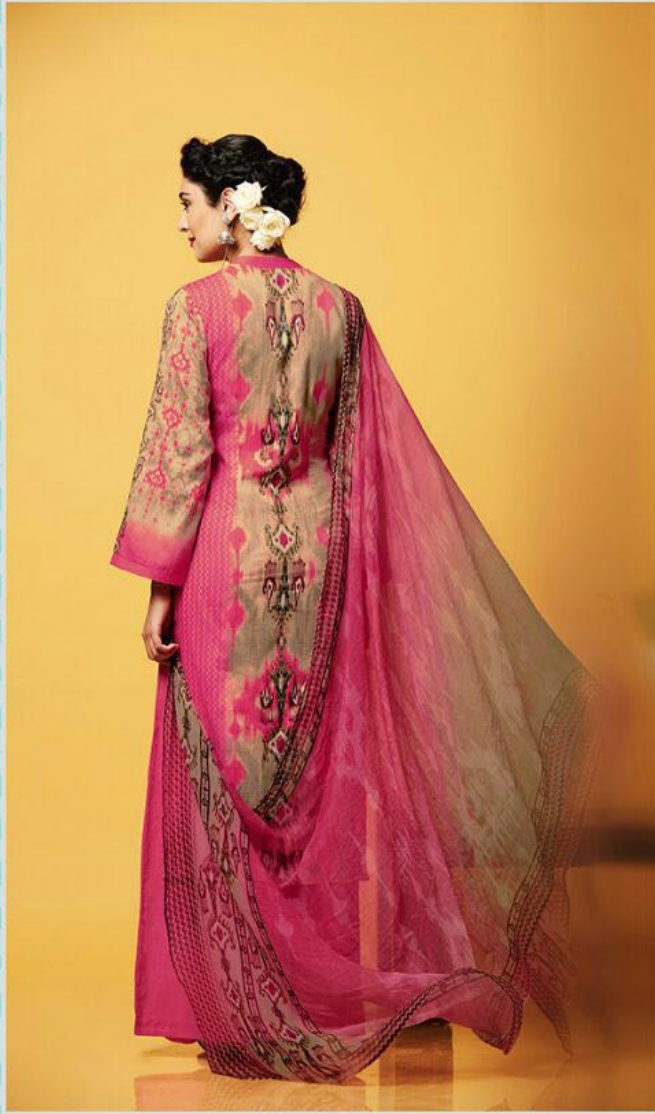

JACQUARD INSPIRED PATTERN
CODE: 133

KIMORA'S
Sohni

TEXTILE DEAL