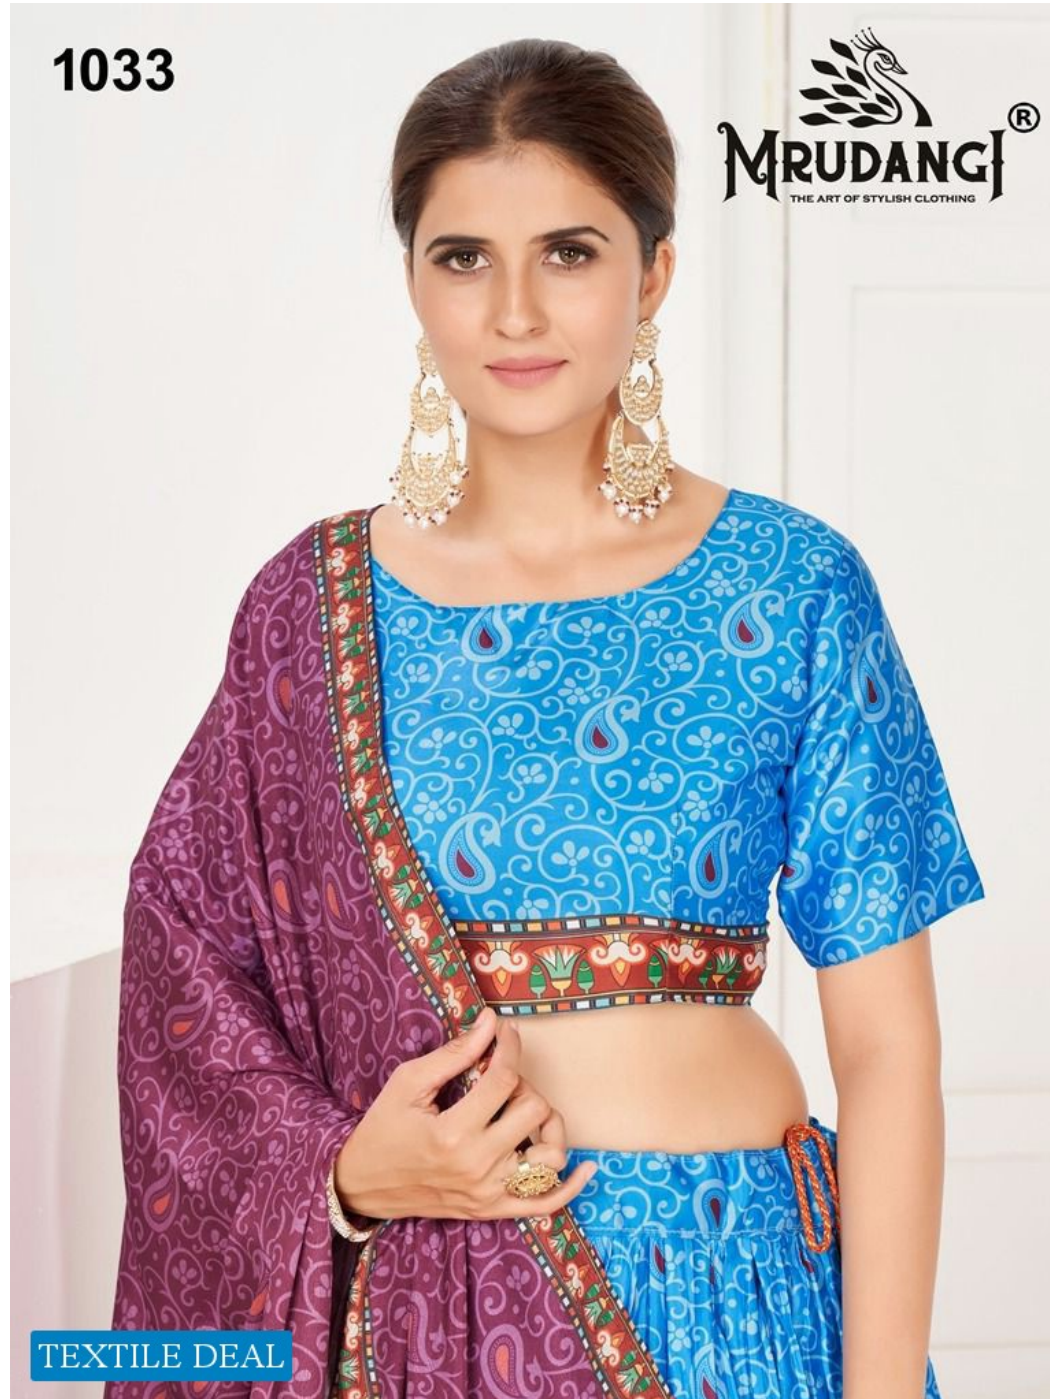

1033

MRUDANGI®
THE ART OF STYLISH CLOTHING

TEXTILE DEAL