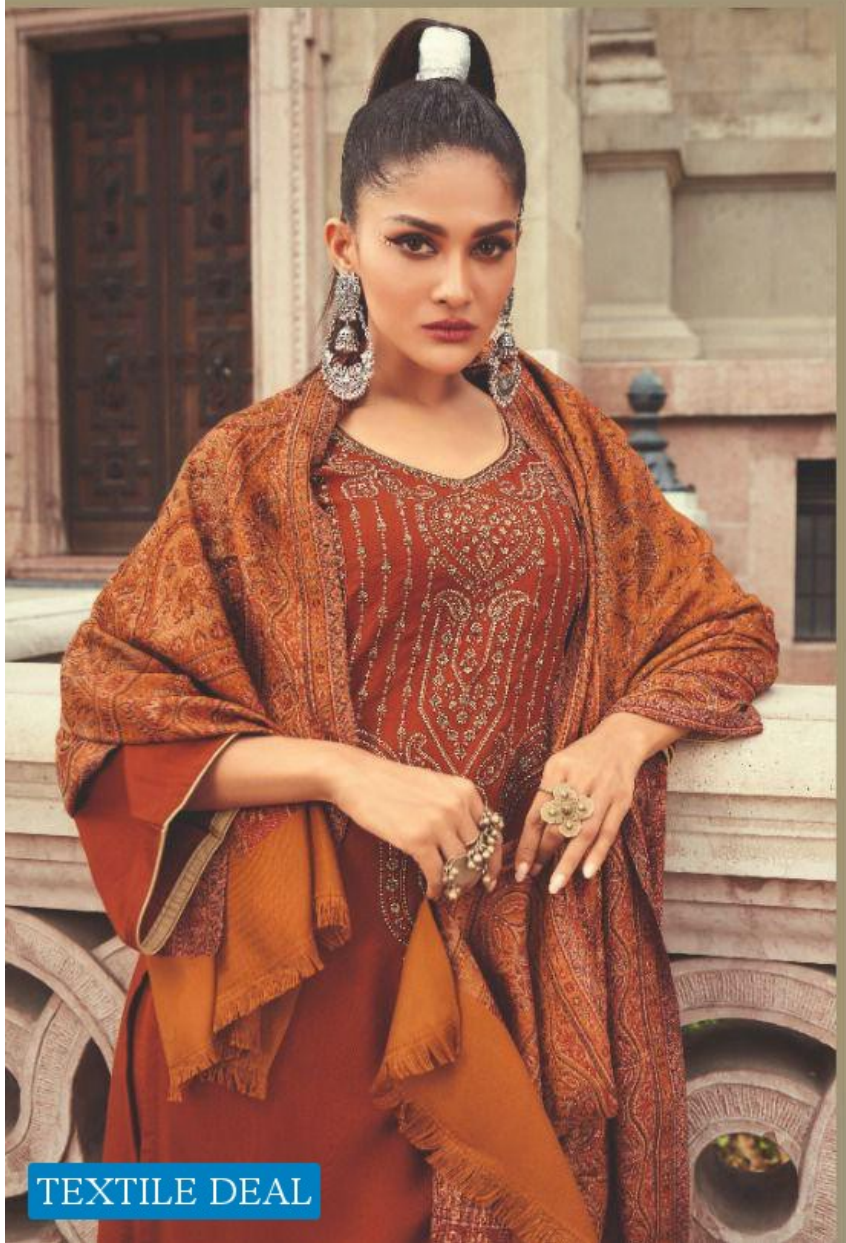

TEXTILE DEAL