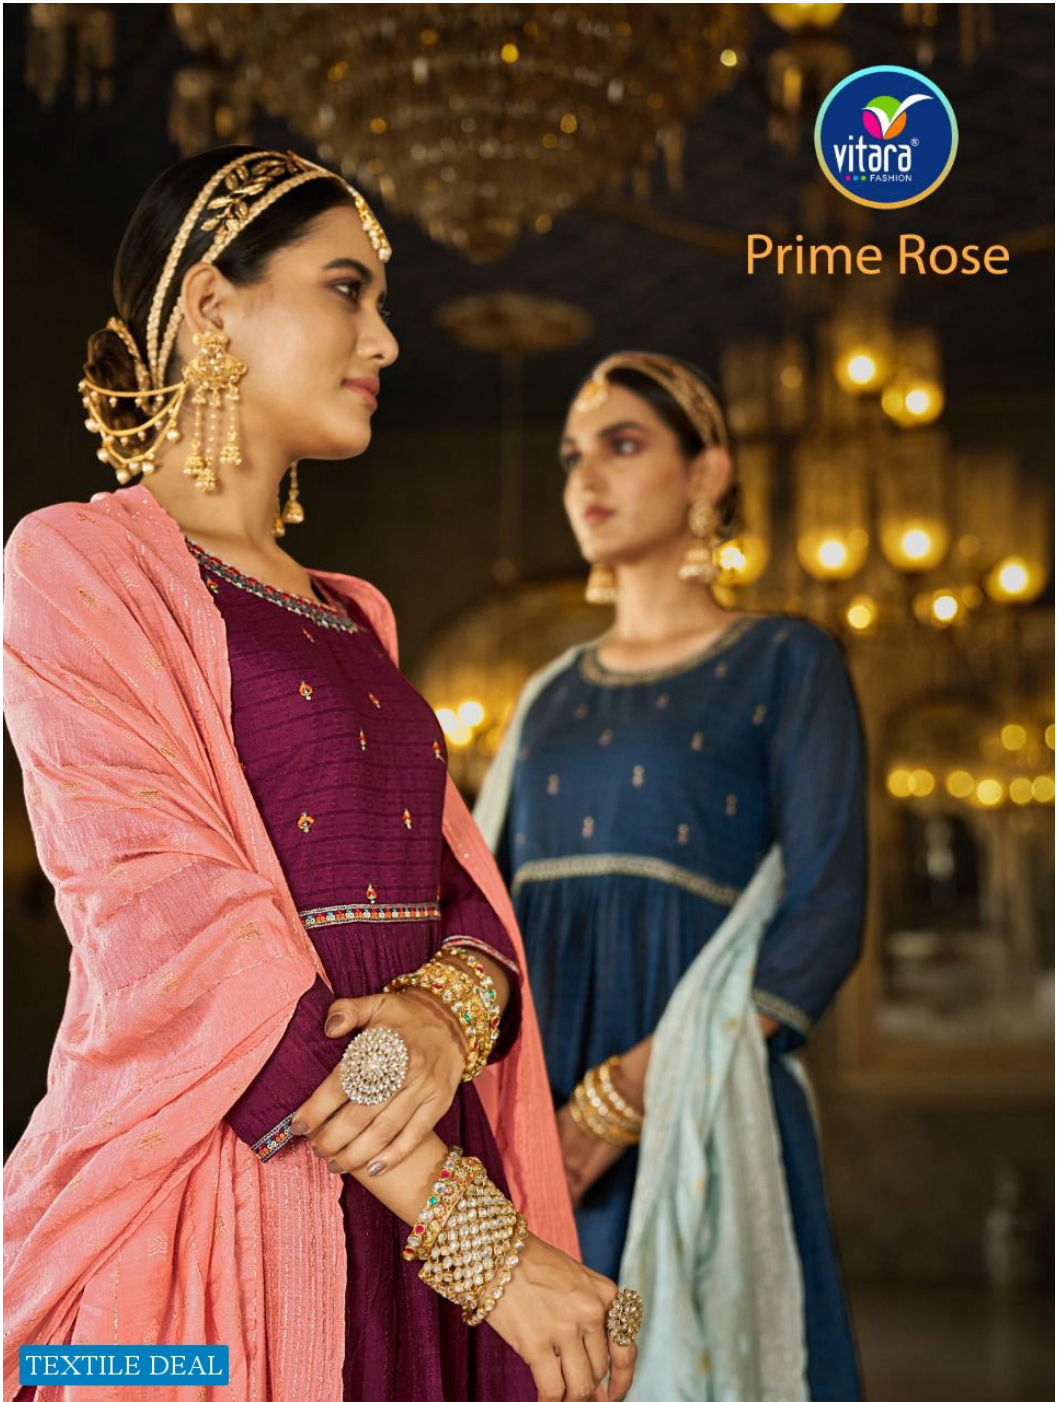

Prime Rose

TEXTILE DEAL

D.No.1001

TEXTILE DEAL

D.No.1002

TEXTILE DEAL

TEXTILE DEAL

EXCLUSIVE CLUB
Combination of daring yellow
and white with gold be-
lieving out the exclusivity

TEXTILE DEAL

D.No.1004

TEXTILE DEAL

TEXTILE DEAL

SIMPLE ELEGANCE

Exquisite detail yet simple in its approach with a splendid mix of colors and cut to show the sophisticated it really

SENSATIONAL STYLE

Extraordinary design of splendid work on an ensemble for the woman of class to wear it on all occasions