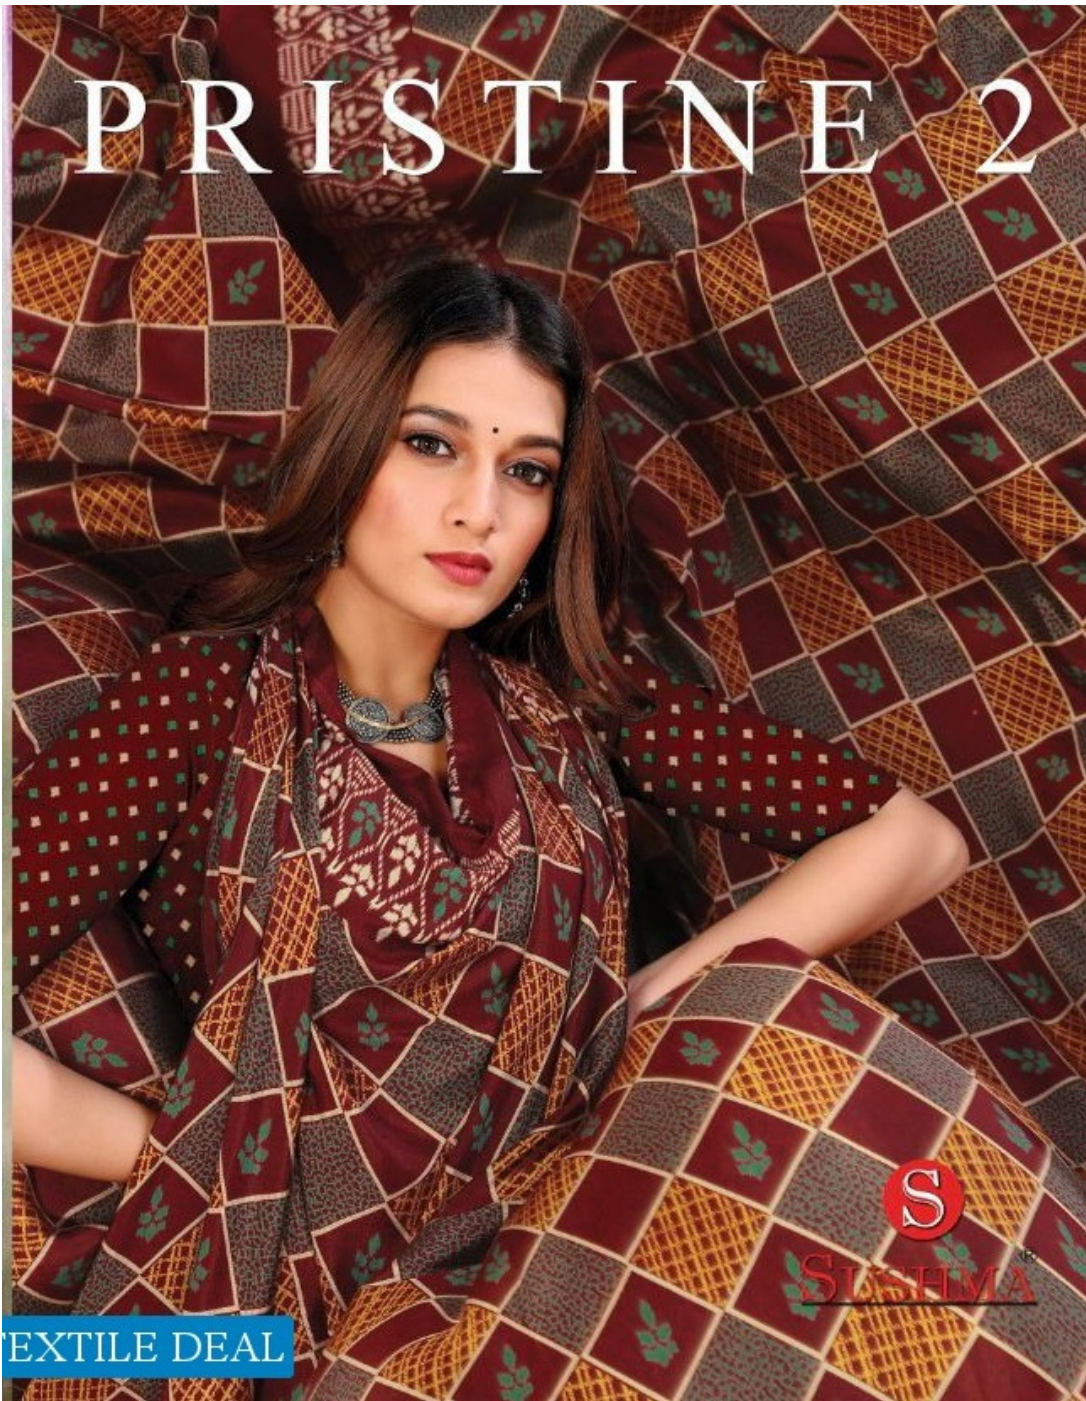

PRISTINE 2

EXTILE DEAL

SUSHMA

FOR THE NEW WOMAN

The sensational new prints with varied colour hues and patterns with and new dimensions of traditional and modernity for the Indian woman in you

SUSHMA

61005 A

TEXTILE DEAL

NEW DIMENSION

The sensational new prints with varied colour hues and patterns with and new dimensions of traditional and modernity for the Indian woman in you

SUSHMA

61005 B

64002 A

64002 B

TEXTILE DEAL

SPECIALLY CRAFTED

The sensational with varied colour hues and patterns with and new
dimensions original and modernity for the Indian woman in you

SUSHMA

64003 B

ARTFULLY INDIAN

The sensational new prints with varied colour hues and patterns with and new dimensions of traditional and modernity for the Indian woman in you

The sensational new prints with varied colour hues and patterns with and new dimensions of traditional and modernity for the Indian woman in you

SUSHMA

61006 B

NEW DIMENSION

The sensational new prints with varied colour hues and patterns with and new dimensions of traditional and modernity for the Indian woman in you