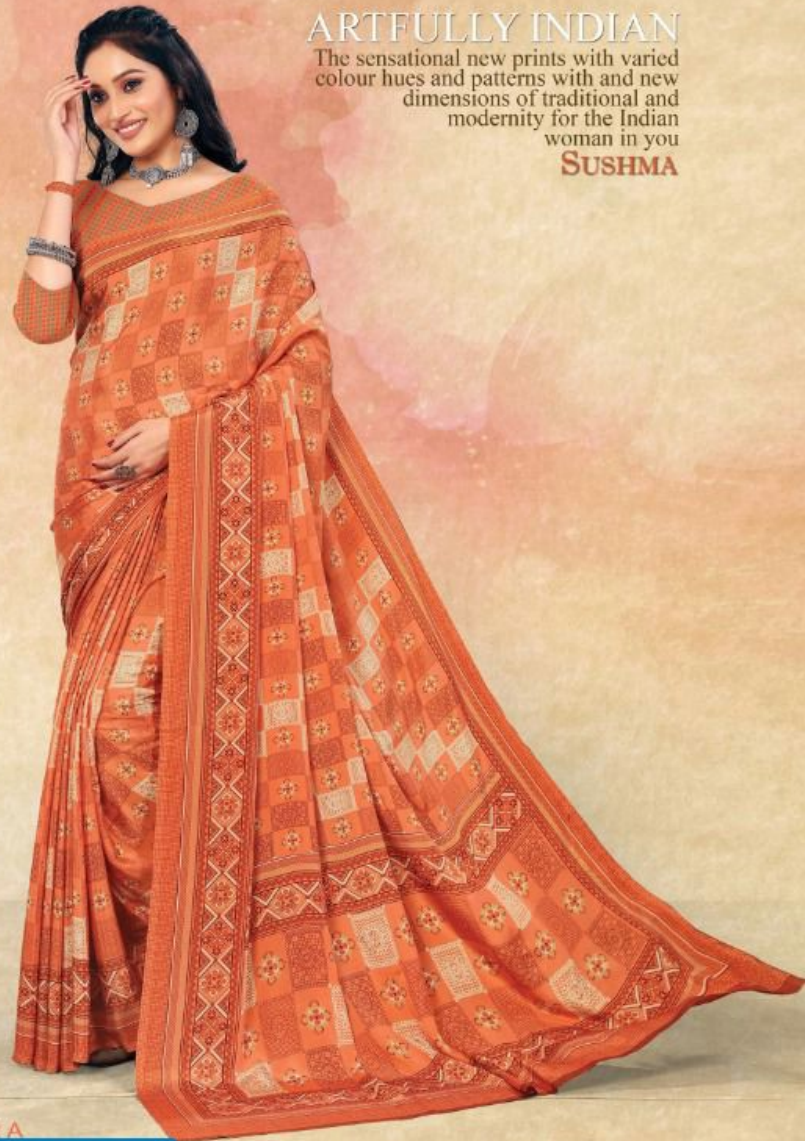

ARTFULLY INDIAN

The sensational new prints with varied colour hues and patterns with and new dimensions of traditional and modernity for the Indian woman in you

SUSHMA

61002 A

TEXTILE DEAL