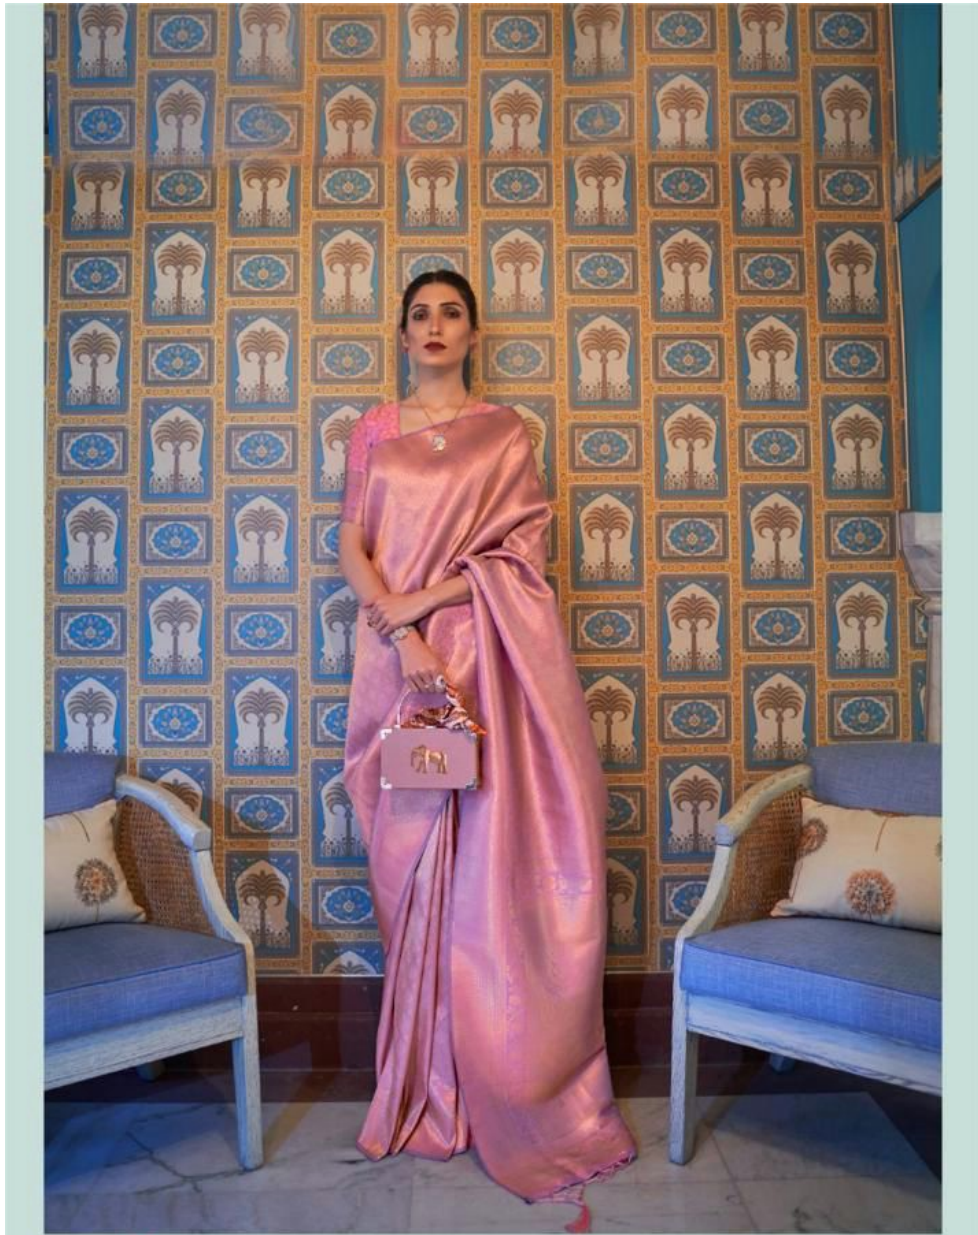

RAJTEX®
Sarees

TEXTILE DEAL

Kumbhi Silk
PETALS | 236004