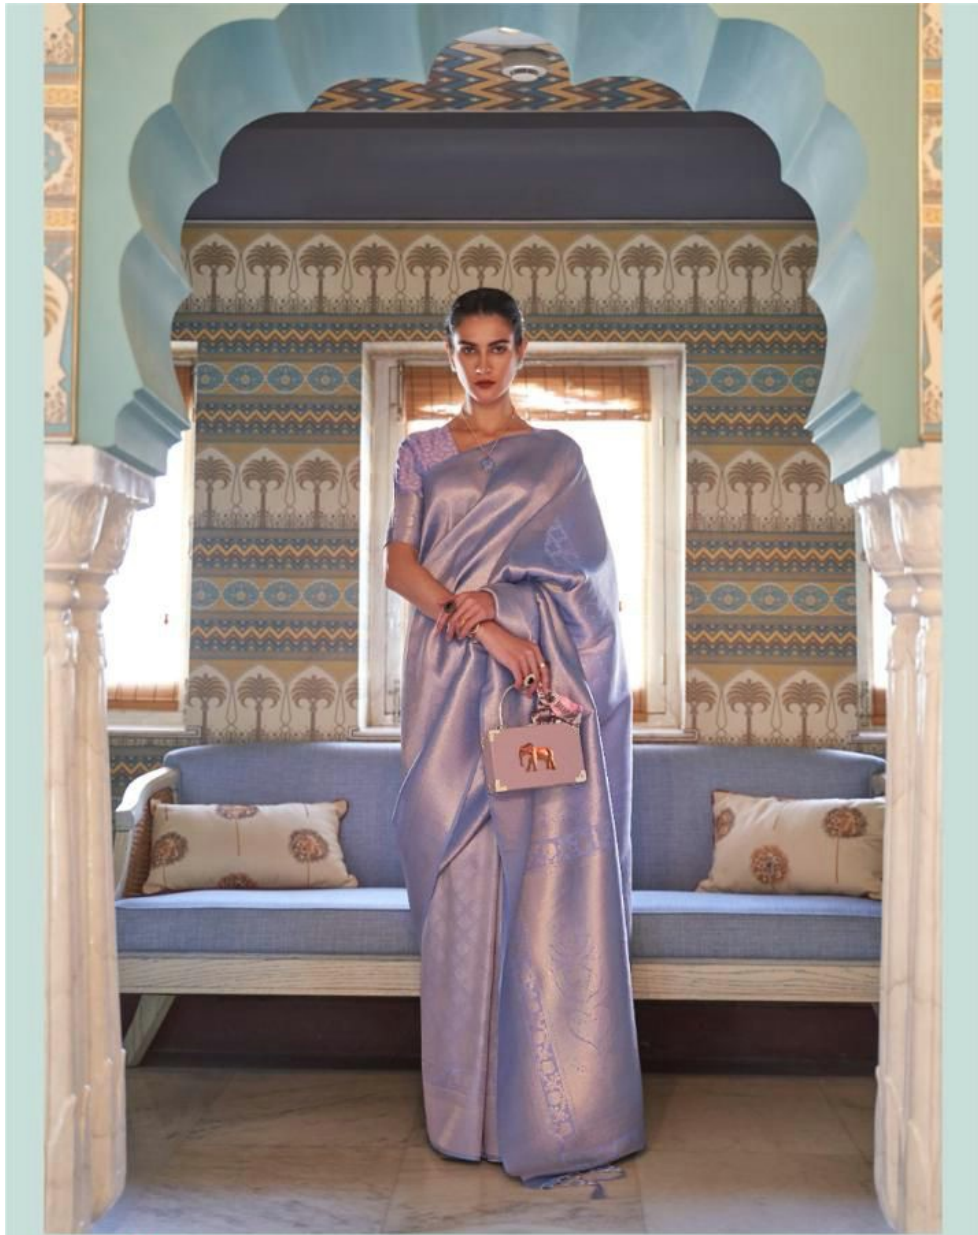

RAYTEX

Kumbhi Silk
PETALS

TEXTILE DEAL

Handloom Weaving Sarees

RAJTEX
Sarees

TEXTILE DEAL

Kumbhi Silk
PETALS | 236002

RAJTEX
Sarees