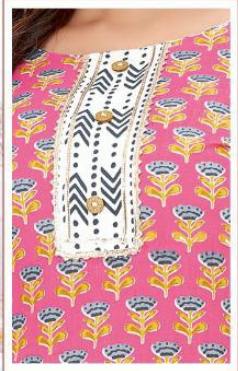

BALAJI™
Cotton
Designer Saree Suit
JAIPURI