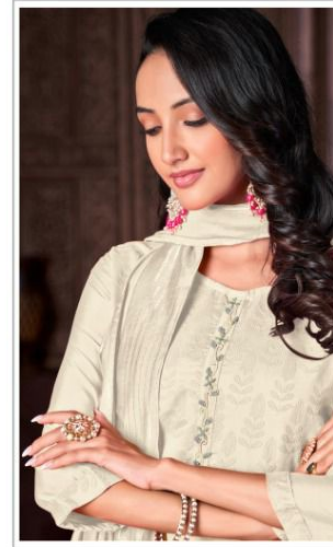

AVAILABLE SIZE: M 38" / L 40" / XL 42" / 2XL 44"

Milky Star
D.NO. 3411

TEXTILE DEAL **cket**

Milky Star
D.NO. 3413

TEXTILE DEAL **cket**

TEXTILE DEAL

Milky Star

D.NO. 3409

With Pocket

Milky Star
D.NO. 3412

With Pocket

TEXTILE DEAL

Milky Star
D.NO. 3407

With Pocket

TEXTILE DEAL

Milky Star