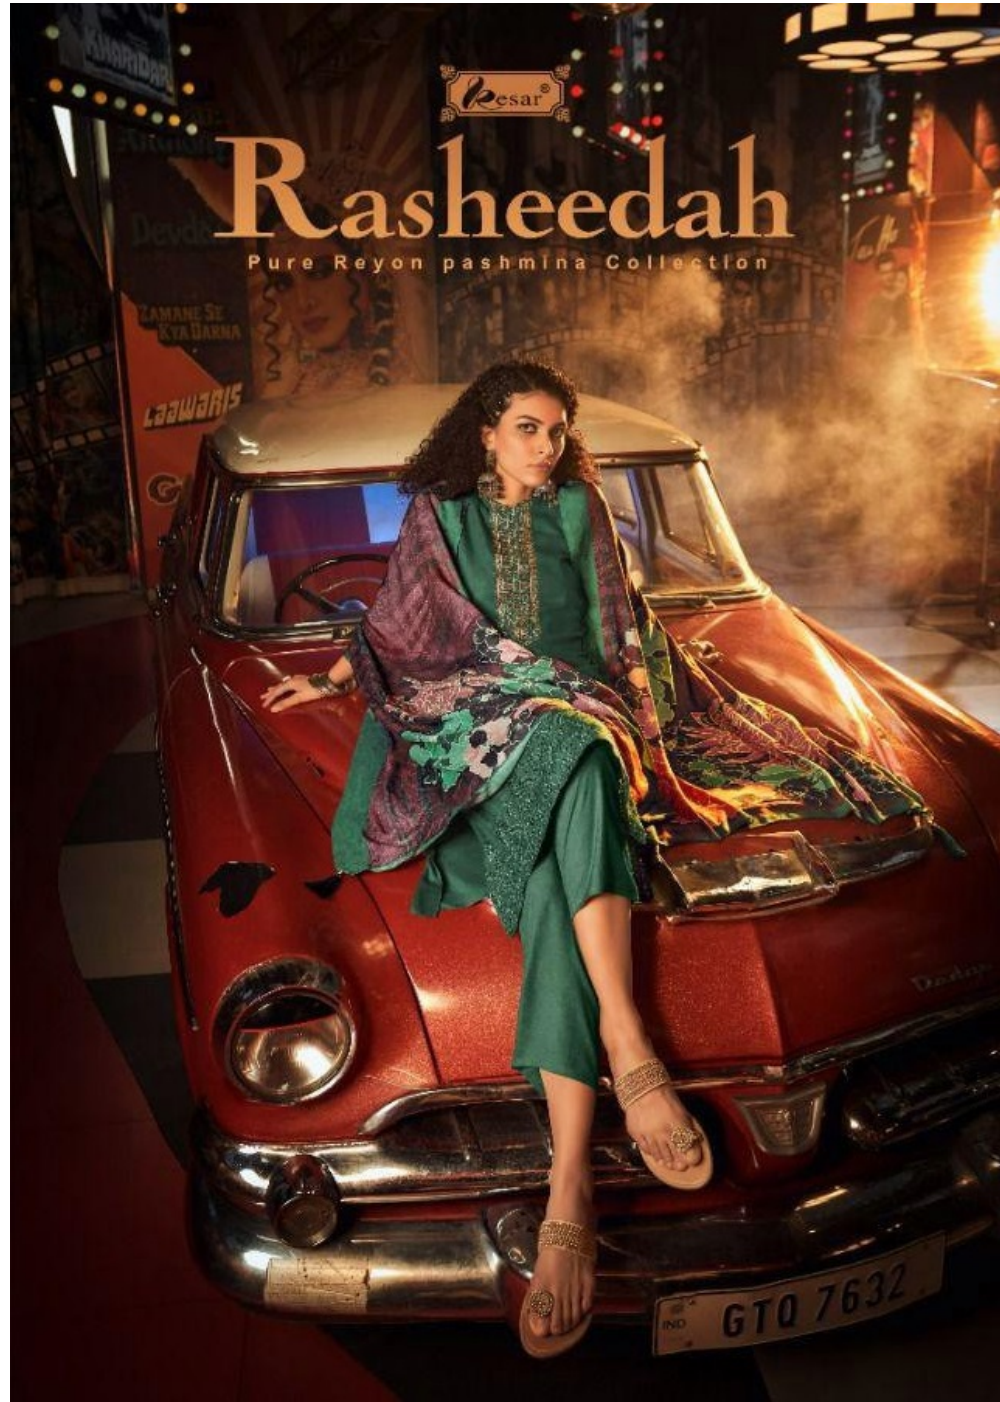

Resar

Rasheedah

Pure Reyon pashmina Collection

TEXTILE DEAL

144006

Graceful Beauty

A stylish but subtle colour that is perfect for any morning occasion with its layered bluish green.

TEXTILE DEAL

Resar

TEXTILE DEAL

144005

A slightly hot subtle colour that is perfect for any morning events winter is this incredible ensemble

Resar®

TEXTILE DEAL

144001

144002