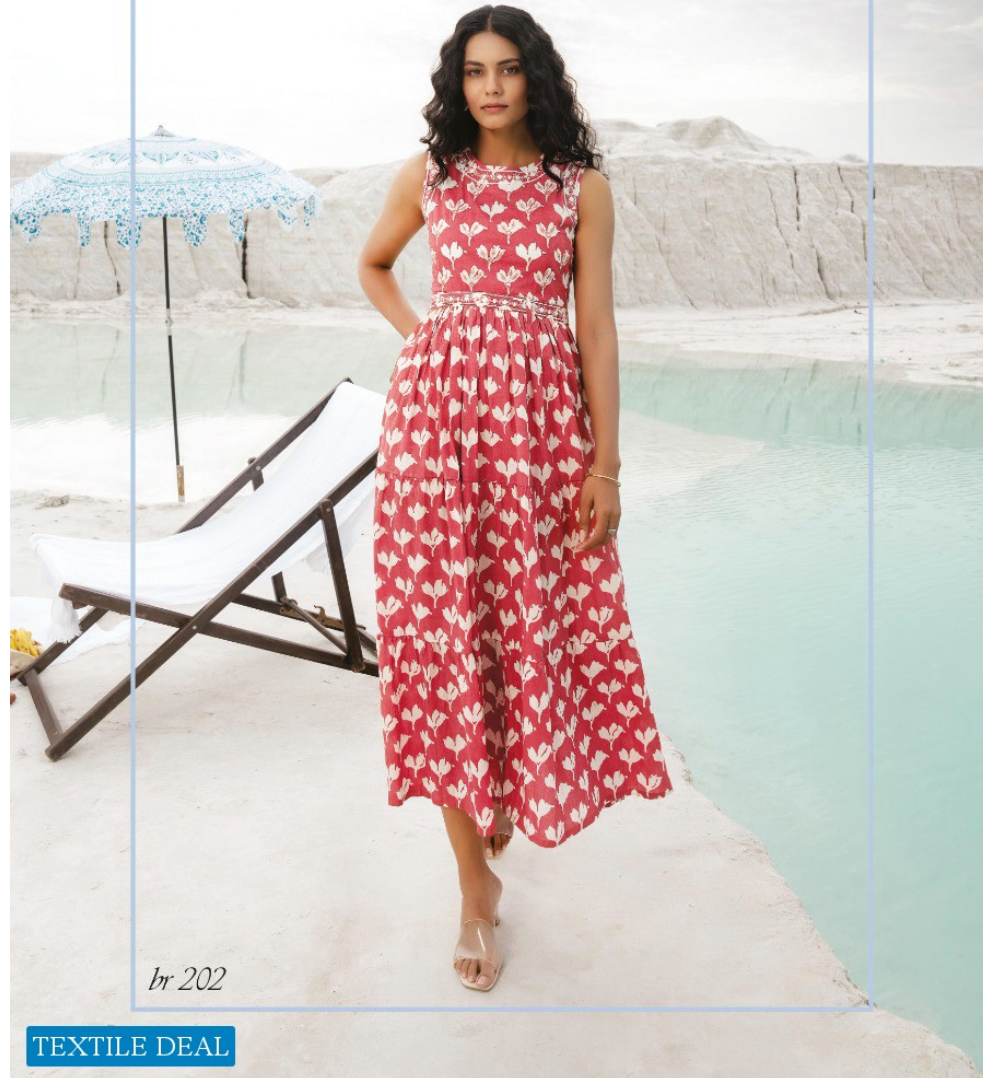

SWISH
INSPIRED BY FASHION

CLASSY CURIOUS CURVY

br 202

TEXTILE DEAL