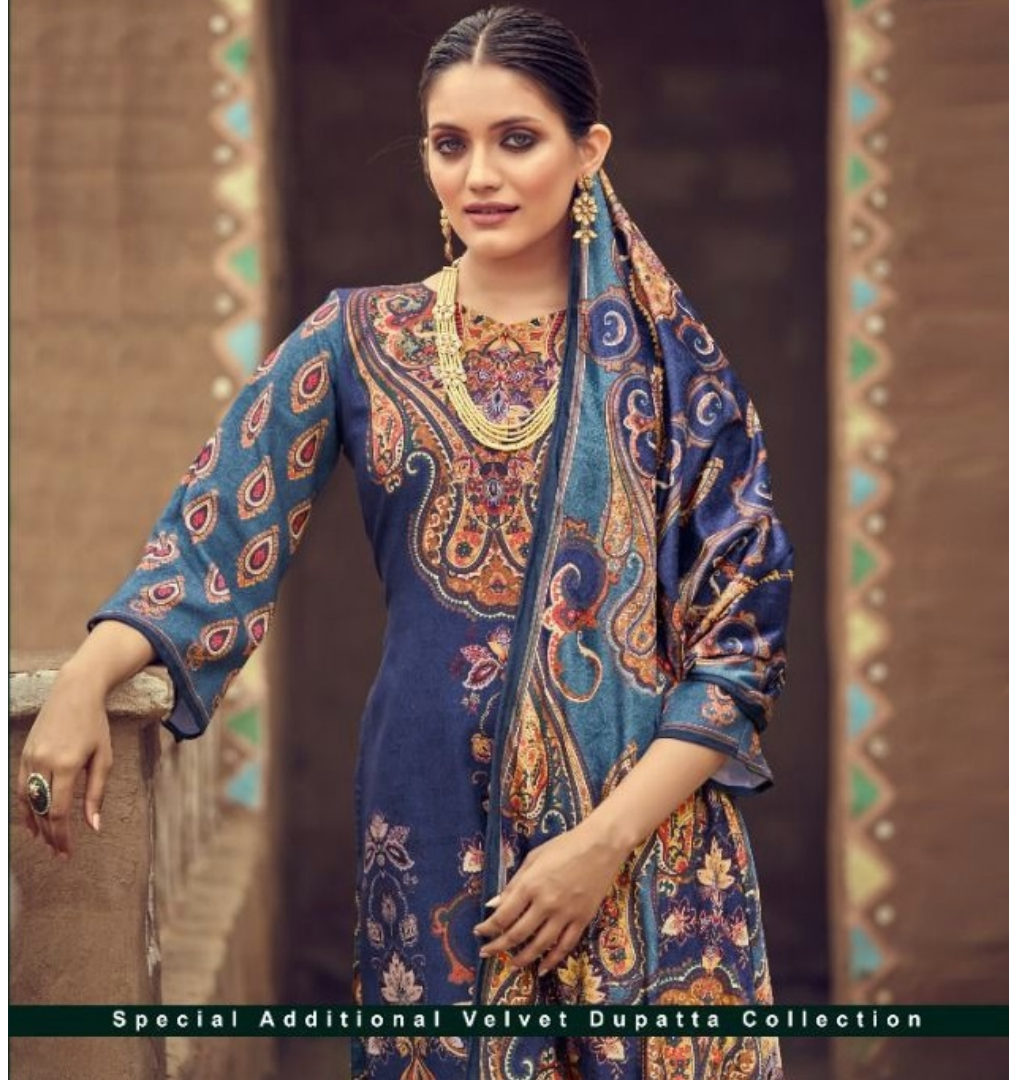

Aafreen

Special Additional Velvet Dupatta Collection