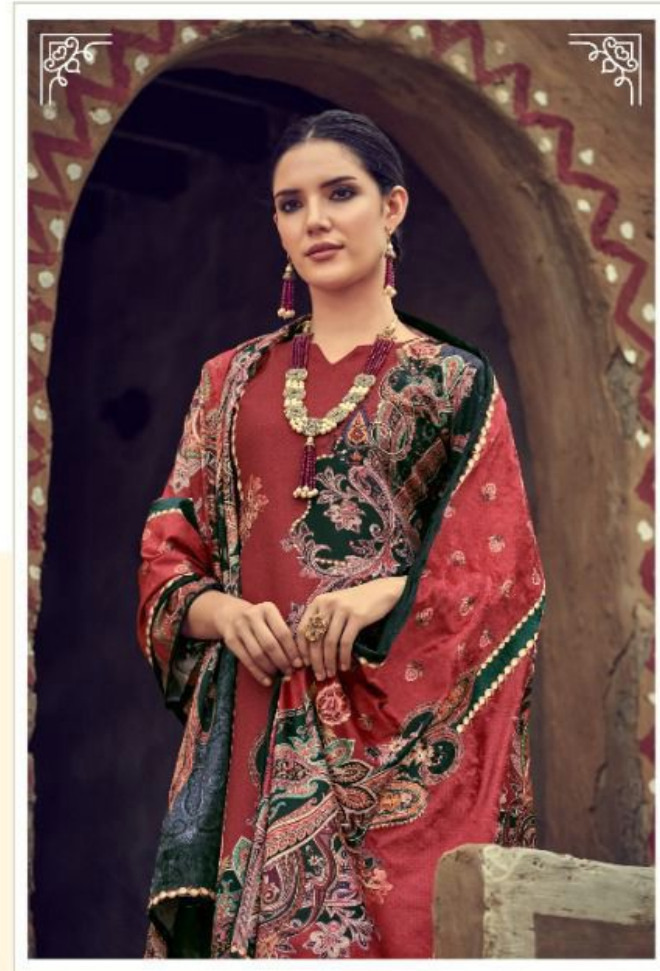

138004

138006

Mood regal

Lush shades of red, green & black. Look in response to winter's eclectic palette

138005