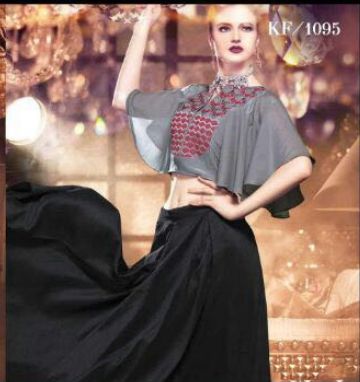

S I L K
F A N T A S Y

← ————— →
A F A S H I O N E M P I R E

TEXTILE DEAL

KF 1096

an inspirational
under the
central designer
embroid is true
to its name
traditional
and for woman
from all walks
of life

perfect
Design

charming
ELEGANCE

...style
...old
...dramatic
...up an
...embroidery
...pluse texture
...new style
...make you look
...more attractive
...and more
...effective

TEXTILE DEAL

KF/1091

KF/1092

KF/1093

KF/1094

KF/1095