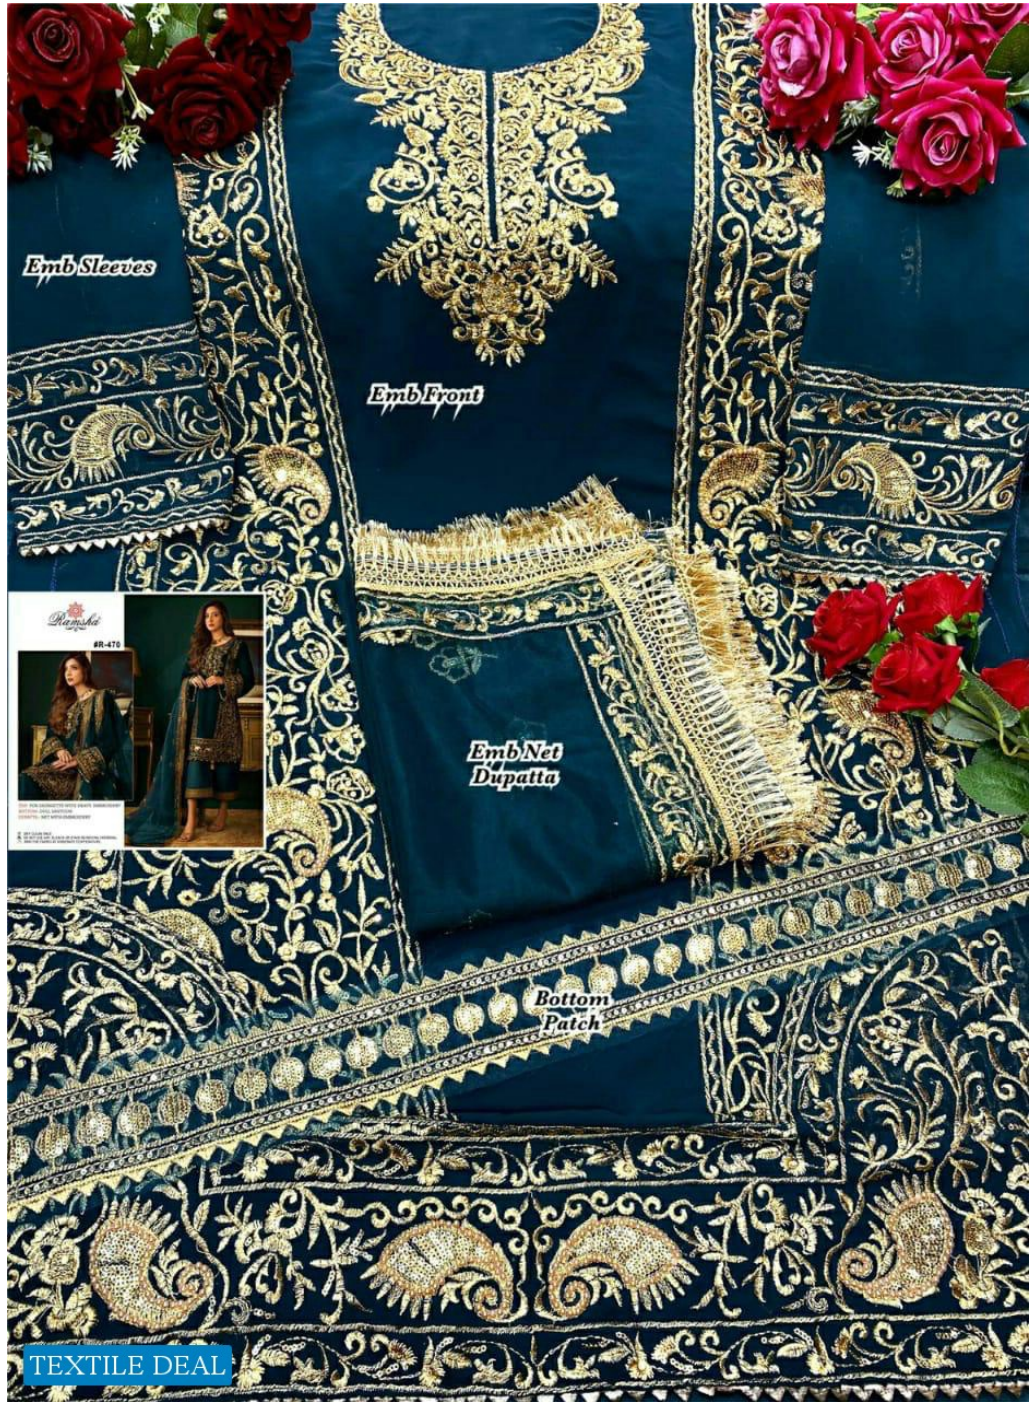

#R-470-B

TOP- FOX GEORGETTE WITH HEAVY EMBROIDERY
BOTTOM- DULL SANTOON
DUPATTA - NET WITH EMBROIDERY

© DRY CLEAN ONLY.
DO NOT USE ANY BLEACH OR STAIN REMOVING CHEMICAL.
AT MODERATE TEMPERATURE.

TEXTILE DEAL

#R-470-C

TOP- FOX GEORGETTE WITH HEAVY EMBROIDERY
BOTTOM- DULL SANTOON
DUPATTA - NET WITH EMBROIDERY

© DRY CLEAN ONLY.
DO NOT USE ANY BLEACH OR STAIN REMOVING CHEMICAL.
AT MODERATE TEMPERATURE.

TEXTILE DEAL

#R-470-A

TOP- FOX GEORGETTE WITH HEAVY EMBROIDERY
BOTTOM- DULL SANTOON
DUPATTA - NET WITH EMBROIDERY

© DRY CLEAN ONLY.
DO NOT USE ANY BLEACH OR STAIN REMOVING CHEMICAL.
AT MODERATE TEMPERATURE.

TEXTILE DEAL

Ramsha®

#R-470-D

TOP- FOX GEORGETTE WITH HEAVY EMBROIDERY
BOTTOM- DULL SANTOON
DUPATTA - NET WITH EMBROIDERY

© DRY CLEAN ONLY.
DO NOT USE ANY BLEACH OR STAIN REMOVING CHEMICAL.
AT MODERATE TEMPERATURE.

TEXTILE DEAL