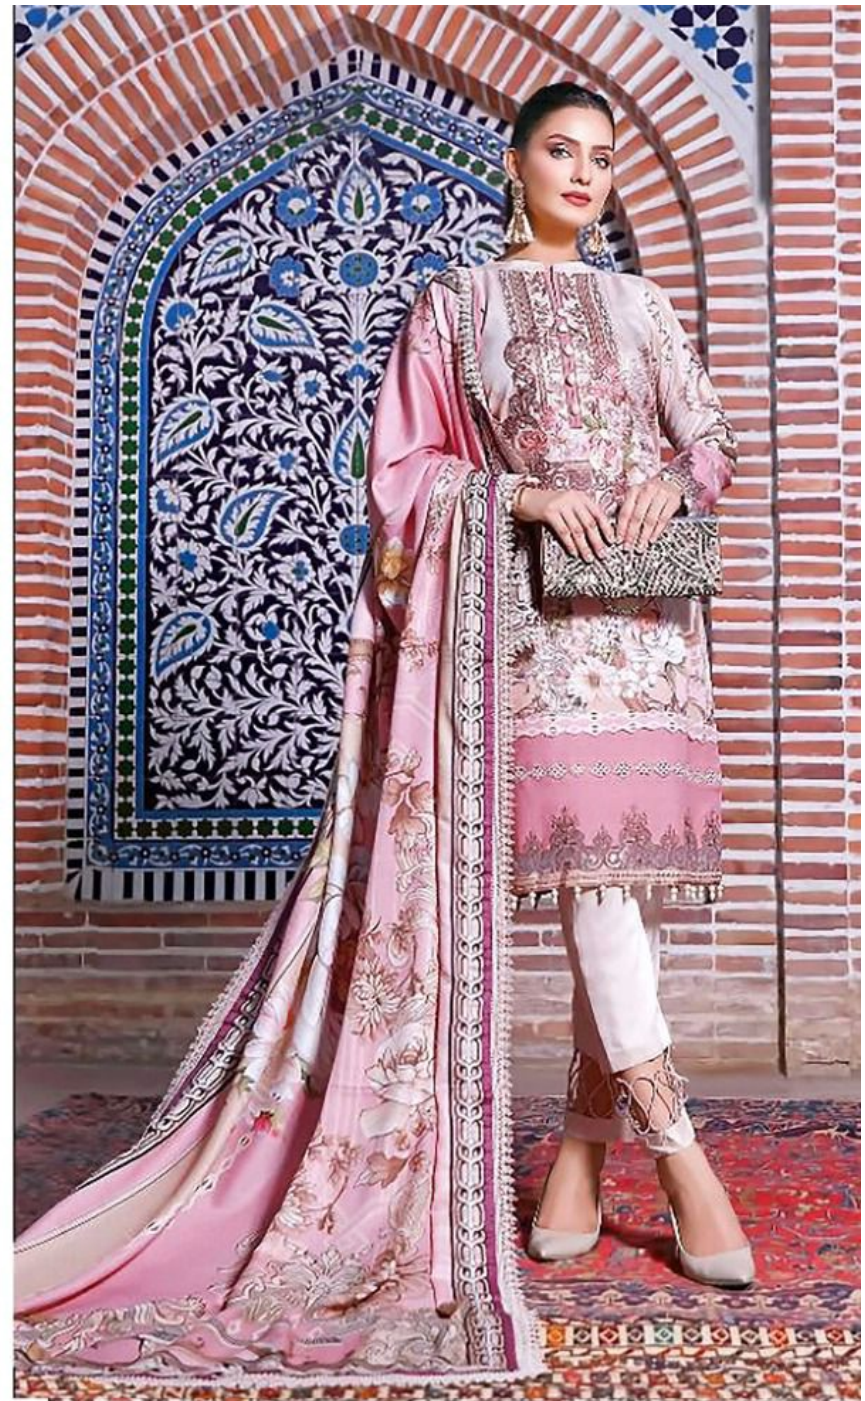

Lawn Collection

**Top-2.5 Mtr.
Bottom-2.5 Mtr.
Dupatta-2.25 Mtr.**

1003

TEXTILE DEAL