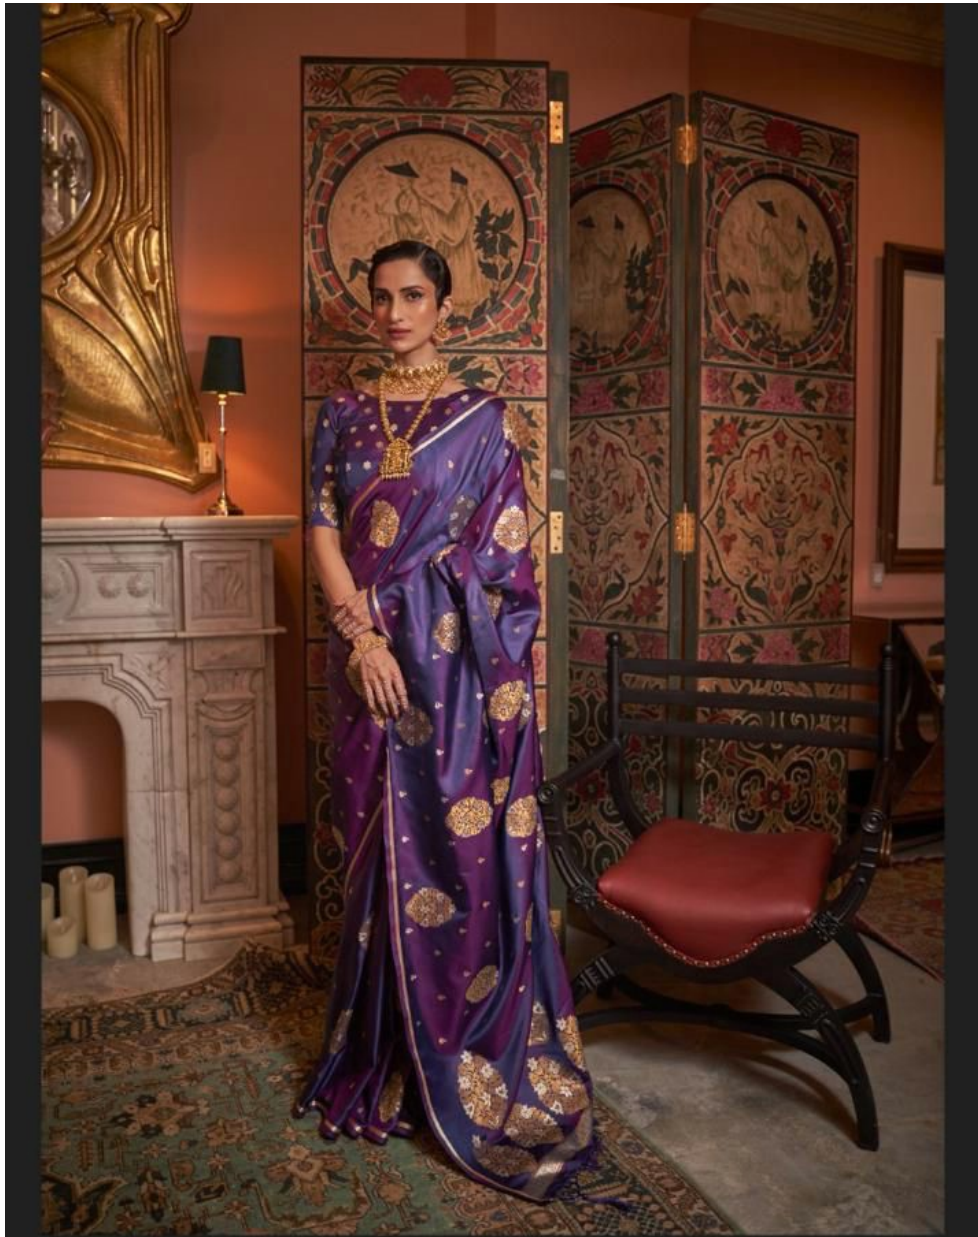

RAFTEX
India

KONRAD SILK

TEXTILE DEAL

PURE SATIN COPPER ZARI WEAVING

292006