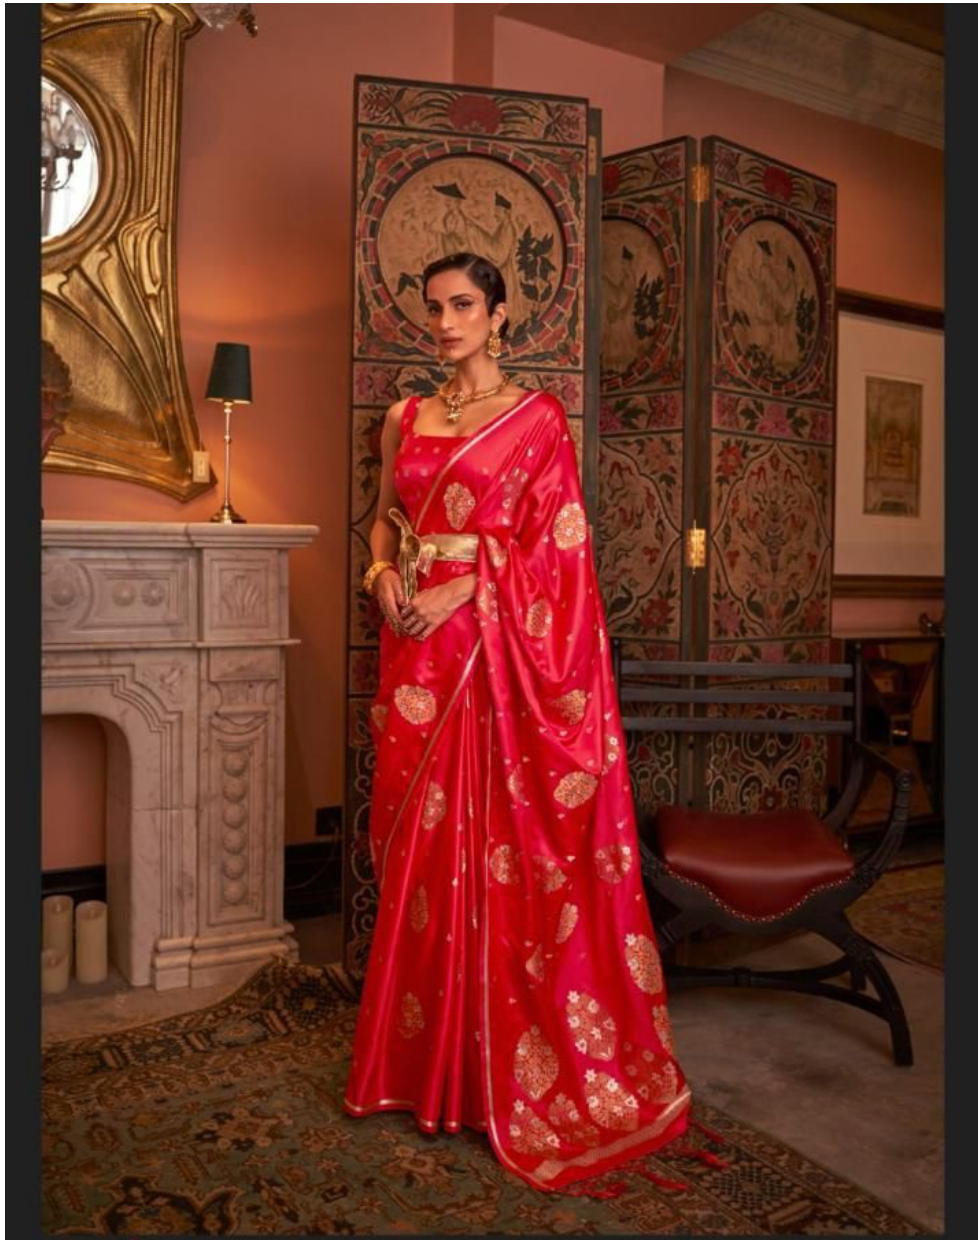

RAJTEX
India

KONRAD SILK

PURE SATIN COPPER ZARI WEAVING

292003

TEXTILE DEAL