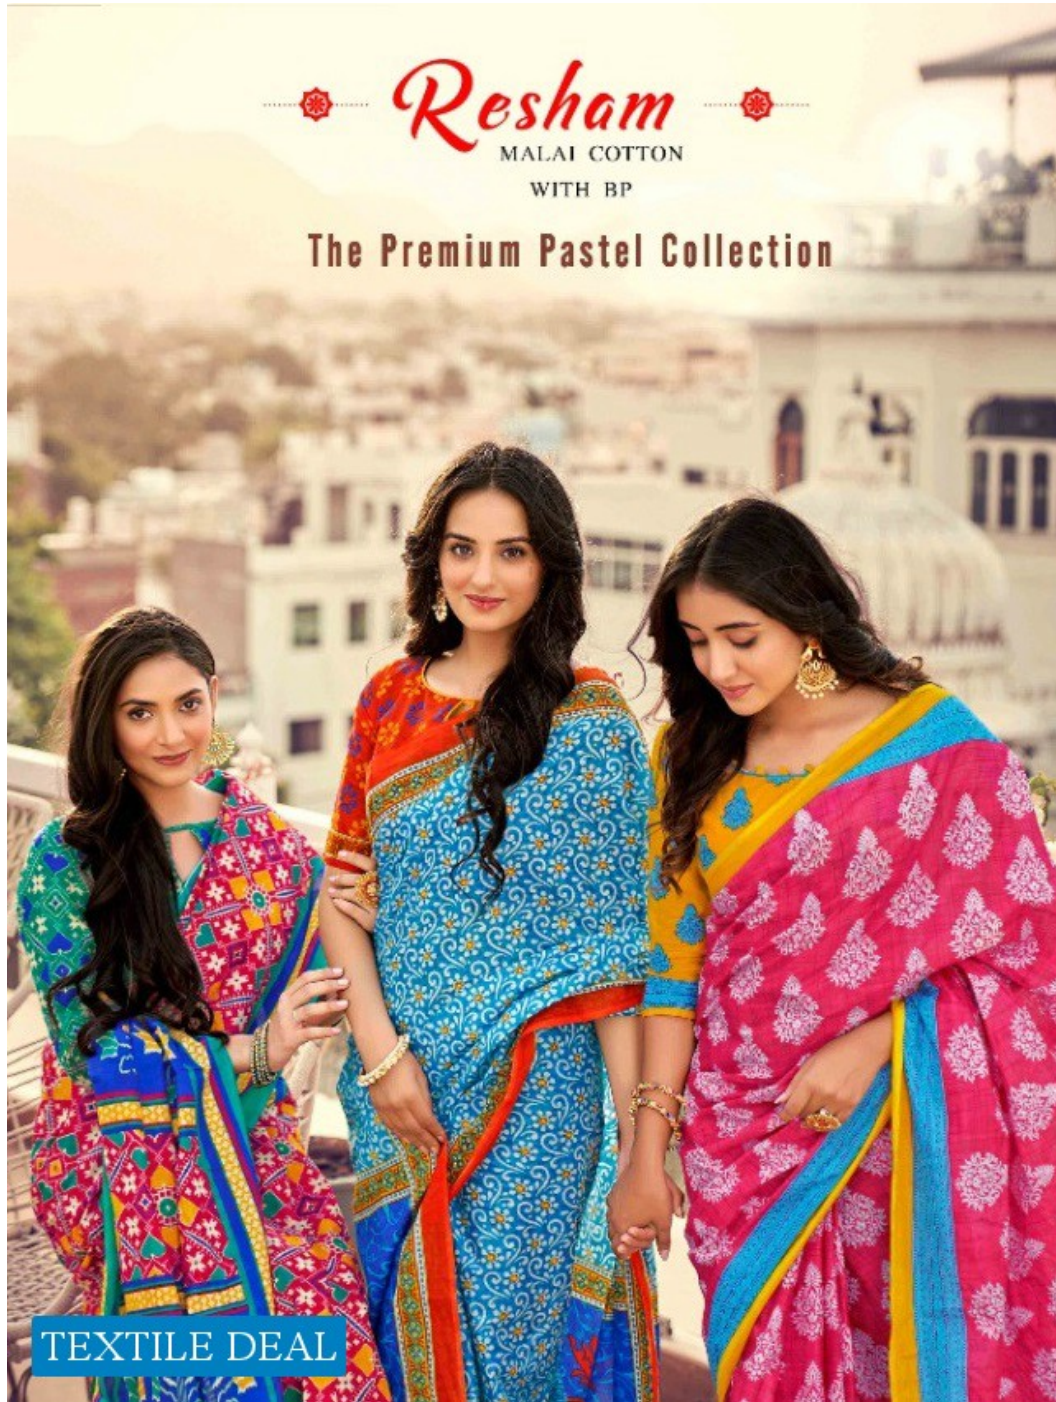

*Resham*  
MALAI COTTON  
WITH BP

The Premium Pastel Collection

TEXTILE DEAL

TEXTILE DEAL

1001

TEXTILE DEAL

TEXTILE DEAL

1003