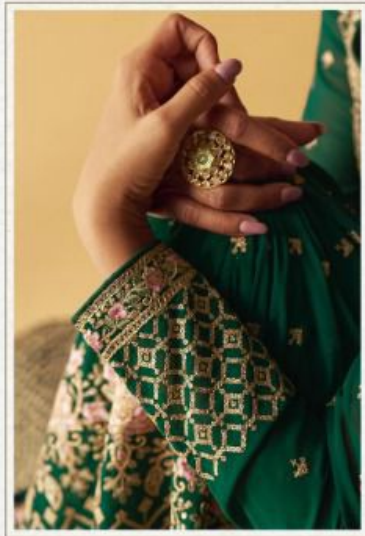

A | AASHIRWAD®
CREATION

GULKAND®
A brand by Aashirwad

Sana

AASHIRWAD[®]
CREATION
~ 9359 ~

TEXTILE DEAL

TEXTILE DEAL

AASHIRWAD[®]
CREATION
~ 9361 ~

AASHIRWAD[®]
CREATION