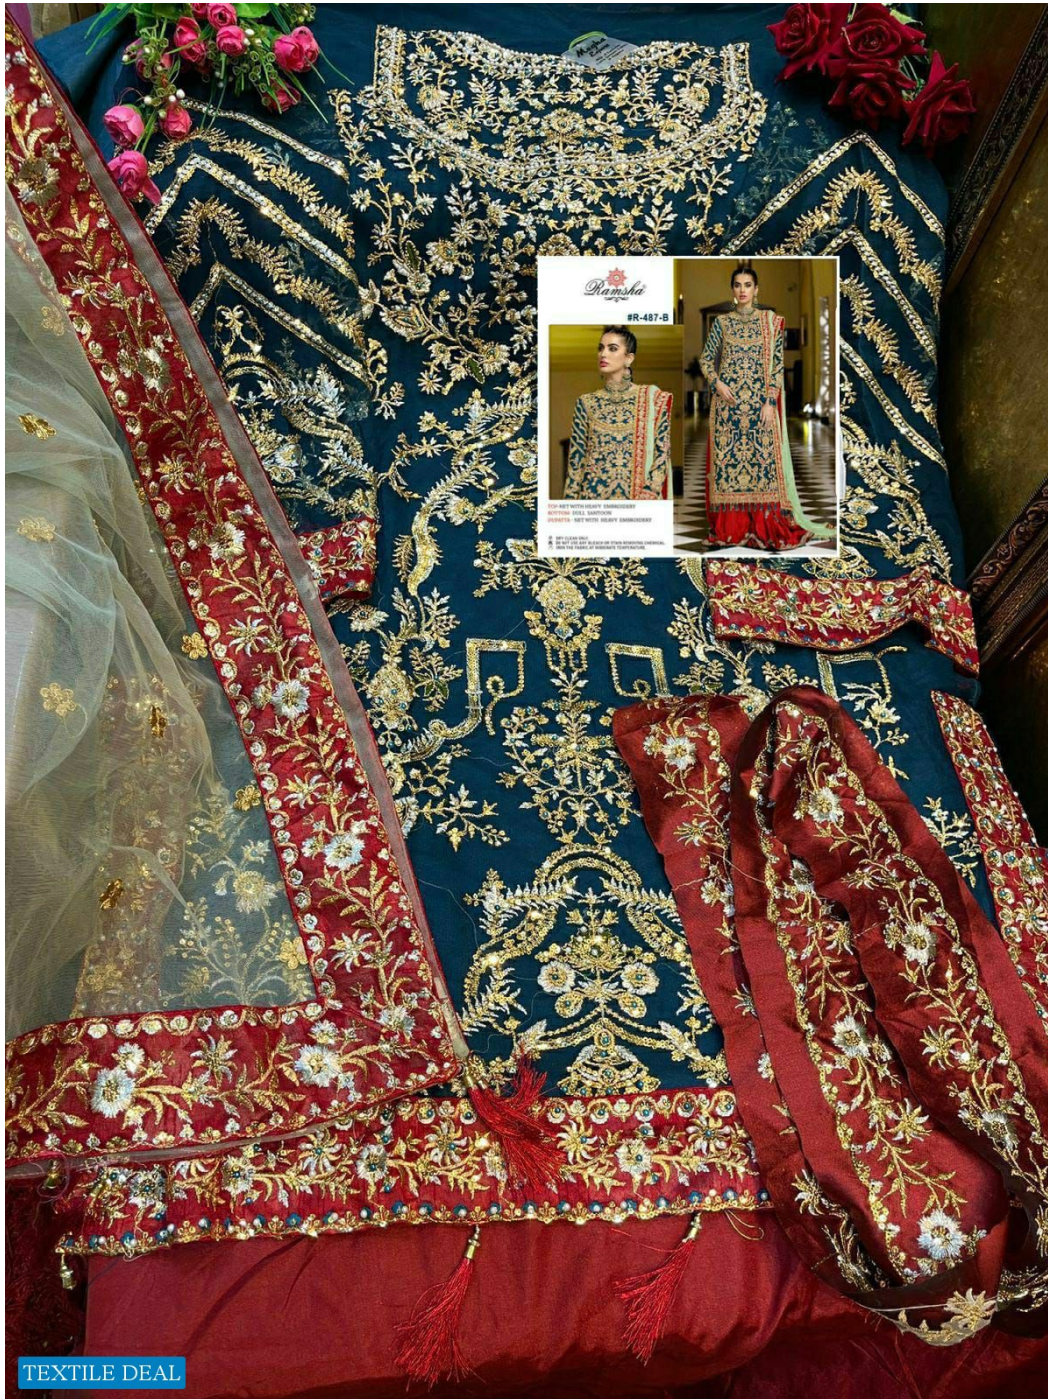

TEXTILE DEAL