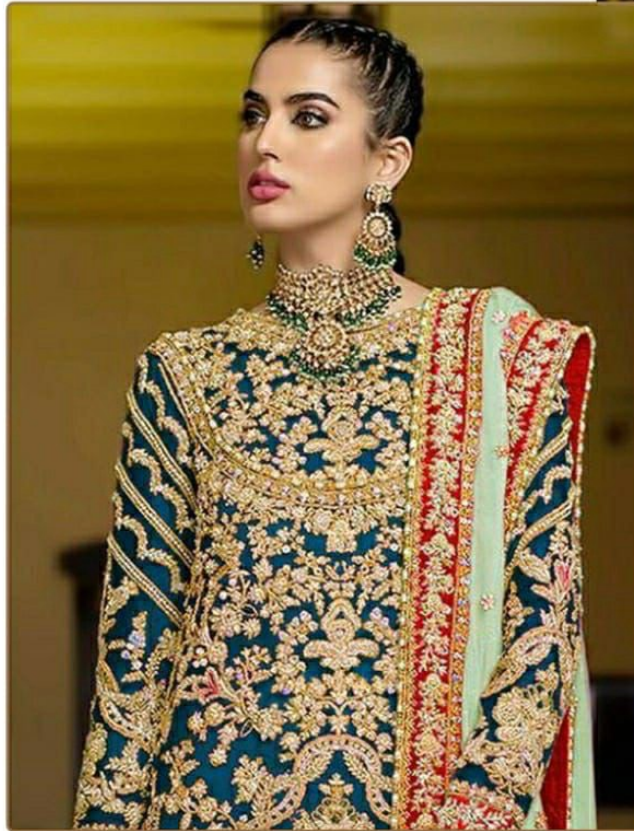

Ramsha®

#R-487-A

TOP-NET WITH HEAVY EMBROIDERY
BOTTOM- DULL SANTOON
DUPATTA - NET WITH HEAVY EMBROIDERY

© DRY CLEAN ONLY.
DO NOT USE ANY BLEACH OR STAIN REMOVING CHEMICAL.
TEXTILE DEAL AT MODERATE TEMPERATURE.

Ramsha®

#R-487-B

TOP-NET WITH HEAVY EMBROIDERY
BOTTOM- DULL SANTOON
DUPATTA - NET WITH HEAVY EMBROIDERY

© DRY CLEAN ONLY.
DO NOT USE ANY BLEACH OR STAIN REMOVING CHEMICAL.
AT MODERATE TEMPERATURE.

TEXTILE DEAL