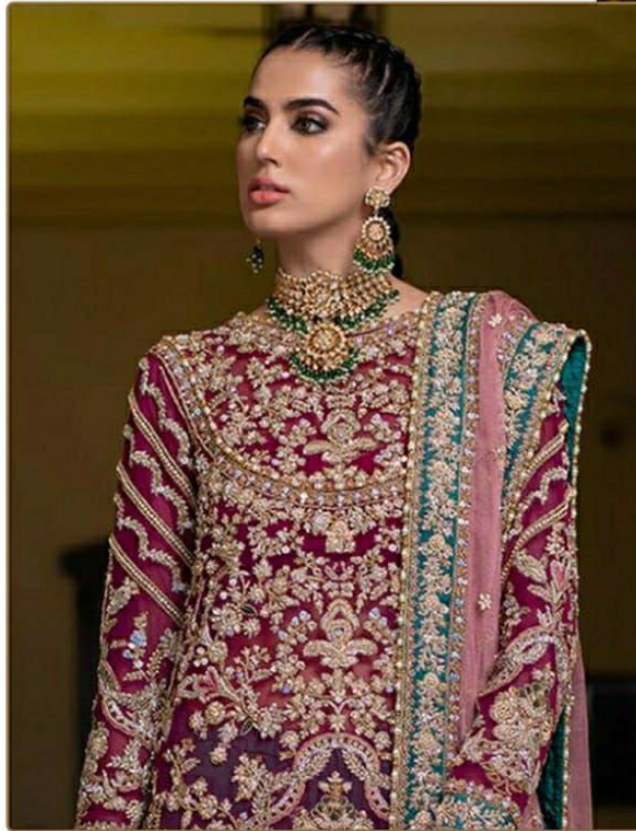

Ramsha®

#R-487-A

TOP-NET WITH HEAVY EMBROIDERY
BOTTOM- DULL SANTOON
DUPATTA - NET WITH HEAVY EMBROIDERY

© DRY CLEAN ONLY.
DO NOT USE ANY BLEACH OR STAIN REMOVING CHEMICAL.
TEXTILE DEAL AT MODERATE TEMPERATURE.

Ramsha®

#R-487-B

TOP-NET WITH HEAVY EMBROIDERY
BOTTOM- DULL SANTOON
DUPATTA - NET WITH HEAVY EMBROIDERY

© DRY CLEAN ONLY.
DO NOT USE ANY BLEACH OR STAIN REMOVING CHEMICAL.
AT MODERATE TEMPERATURE.

TEXTILE DEAL