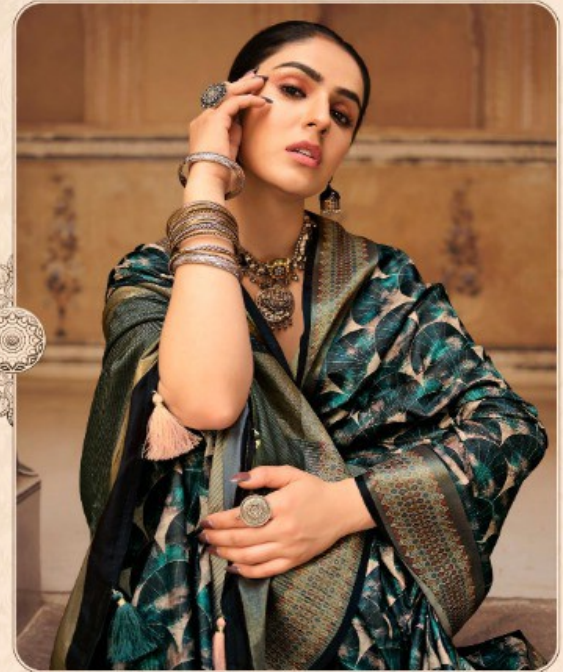

TEXTILE DEAL

Pankh^{TM}
Diversity of Women

3405