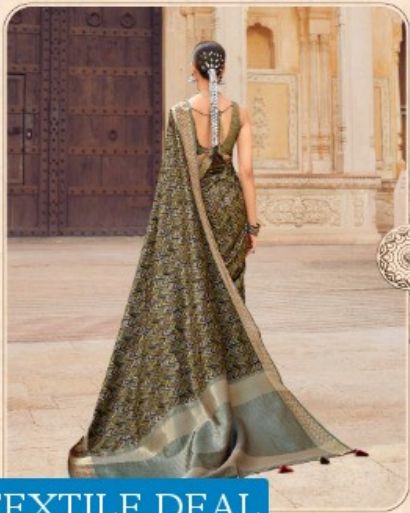

3405

Indulge in the luxury of our premium handwoven sarees, this shade with zari is the most versatile and suited for a soiree.

3407

TEXTILE DEAL

Indulge in the luxury of our premium handwoven sarees, this shade with zari is the most versatile and suited for a soiree.

3-407

TEXTILE DEAL

TEXTILE DEAL

A real feeling of pride and royalty, our premium hand woven saree in hues of pastel.

3406

TEXTILE DEAL

Pankh
Beauty of Weave

Wear the elegance and grace, elaborate designs and rich silk fabric, crafted with matchless weaving skills, to keep the compliments coming!