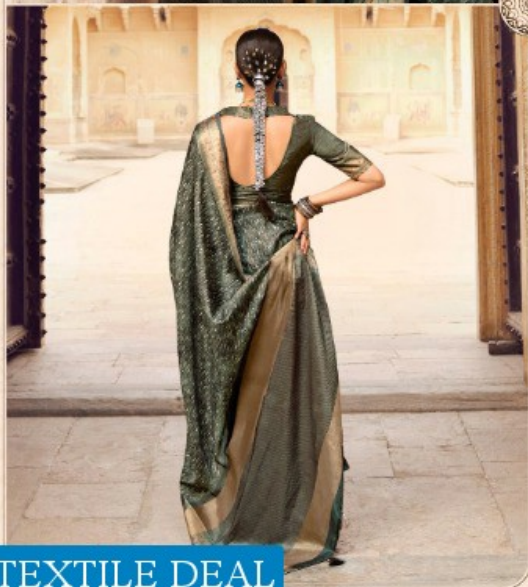

Pankh
Beauty of Heritage

3404

TEXTILE DEAL