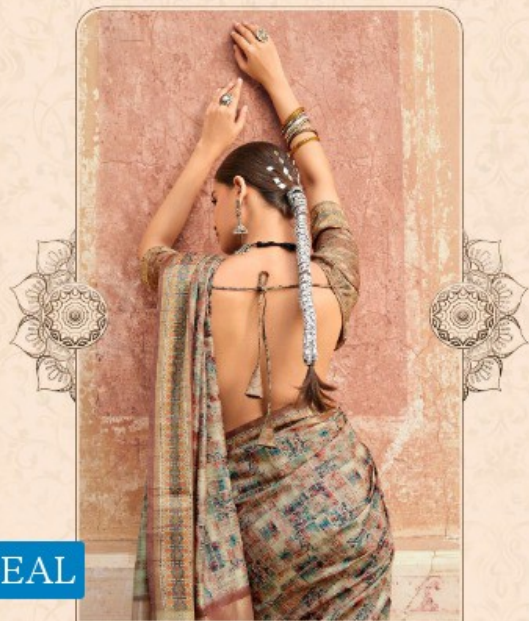

Chhapa
VOL-2

*Pankh*TM
Beauty of Weaves

Pankh
Beauty of Weaves

Weaves, textures and feel
Soak in the rich weaves,
The lustrous textures,
The feeling of grandeur.

TEXTILE DEAL

Pankh
Beauty of Tradition

100 different forms, 100 different drapes -
a saree has managed to reign as the queen of every Indian
woman's wardrobe for centuries.

TEXTILE DEAL

Pankh
Beauty of Women

The intricate and narrative designs are a match made in heaven for your saree collection.

3403

TEXTILE DEAL

Pankh
Beauty of Heritage

The splendour of this classic saree
in soft and gold hues is unmatched.

3412

TEXTILE DEAL

Pankh
Beauty of Women

The sheen of the silk fabric and gold hues, a saree like the one portrayed here seems like a dream come true!

3413

TEXTILE DEAL

3401

3402