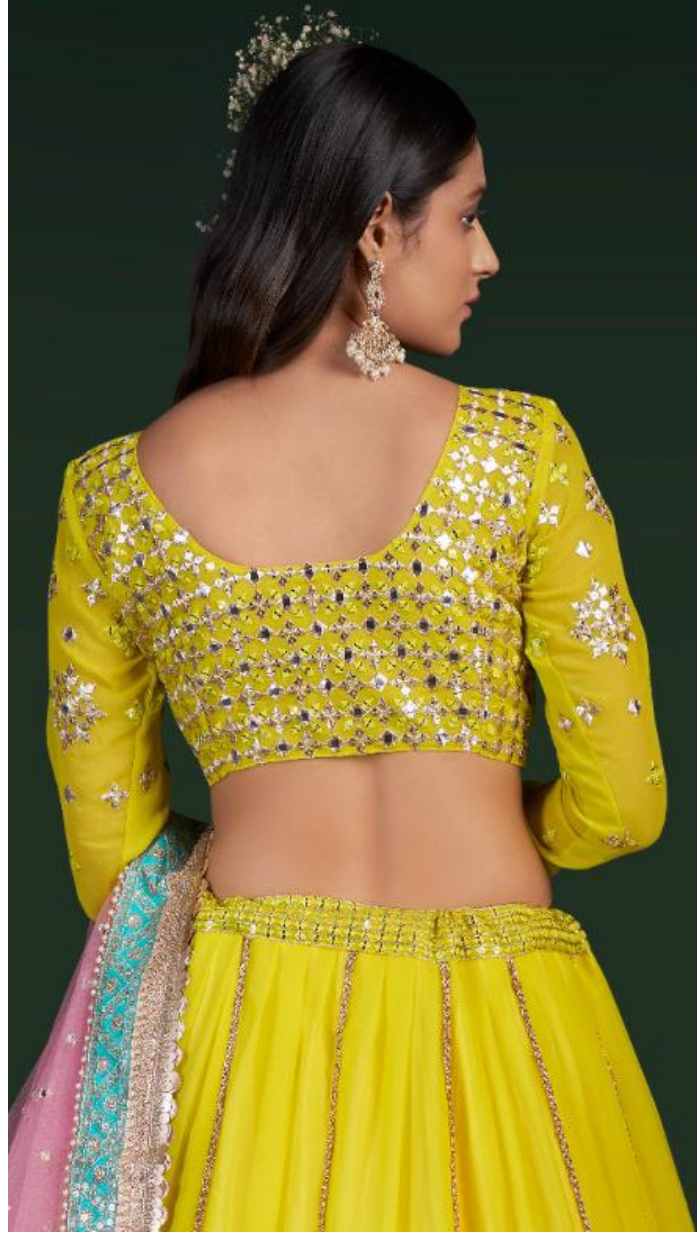

ARYA DESIGNS
ROYAL SAGA-5

THE SEASONS *Leah Leah*.....

-30001-

ARYA DESIGNS

THE SEASONS *Real Look*

-30001-

-30002-

-30002-

ARYA DESIGNS

THE SEASONS *Wed. Wed.*

ARYA DESIGNS

-30003-

ARYA DESIGNS

THE SEASONS *Soul Link*

-30003-

THE SEASONS *South Indian*