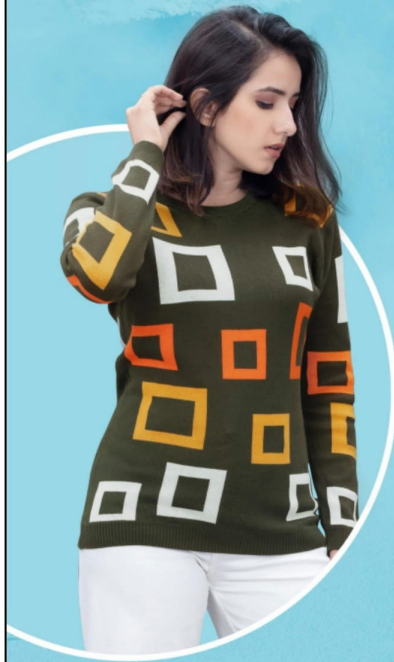

TEXTILE DEAL

Kava
A VENTURE OF KALASHI REDIA

PREMIUM
WHTST005

HELLO WINTER

SIZES
S | M | L | XL

Kava
A VENTURE OF KALASHI REDA

**PREMIUM
BLAST008**

HELLO WINTER

SIZES

S | M | L | XL

Kava
A VENTURE OF KALASHI REDIA

PREMIUM
GREST006

HELLO WINTER

SIZES
S | M | L | XL

PREMIUM