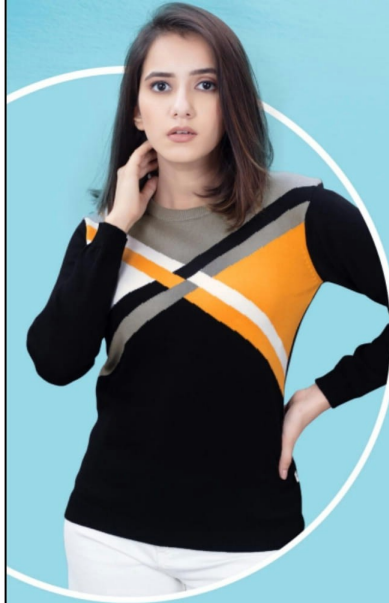

TEXTILE DEAL

Kava
A VENTURE OF KALASHI REDIA

PREMIUM
WHTST005

HELLO WINTER

SIZES
S | M | L | XL

Kava
A VENTURE OF KALASHI REDA

**PREMIUM
BLAST008**

HELLO WINTER