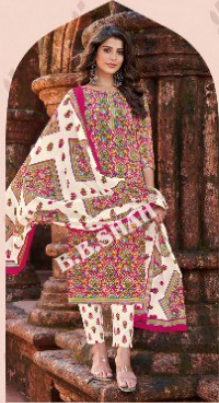

001

002

003

004

005

006

007

008

009

010

011

012

TEXTILE DEAL