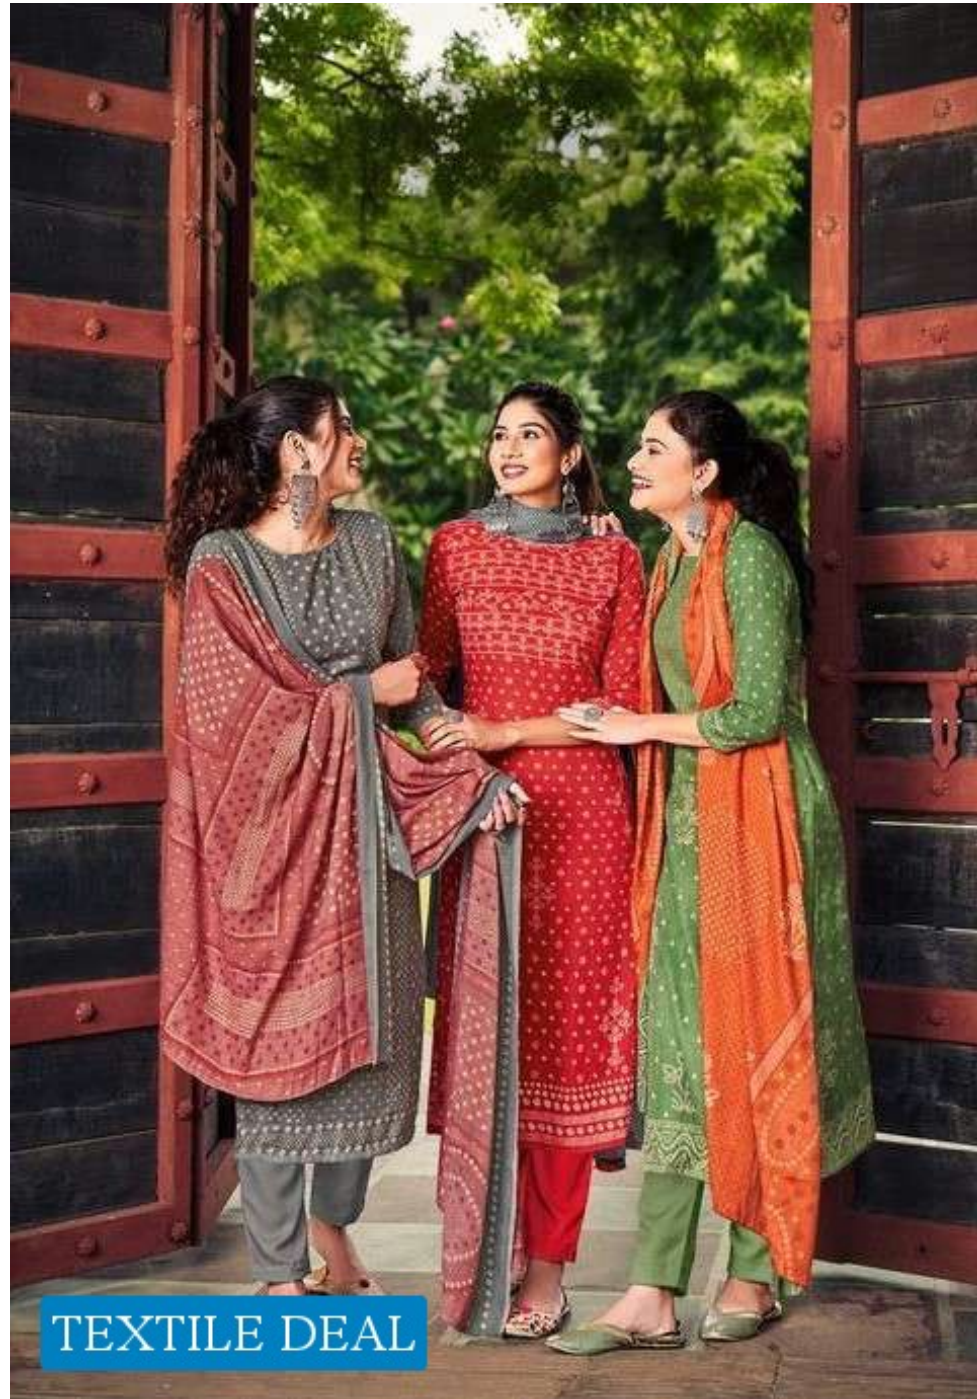

TEXTILE DEAL