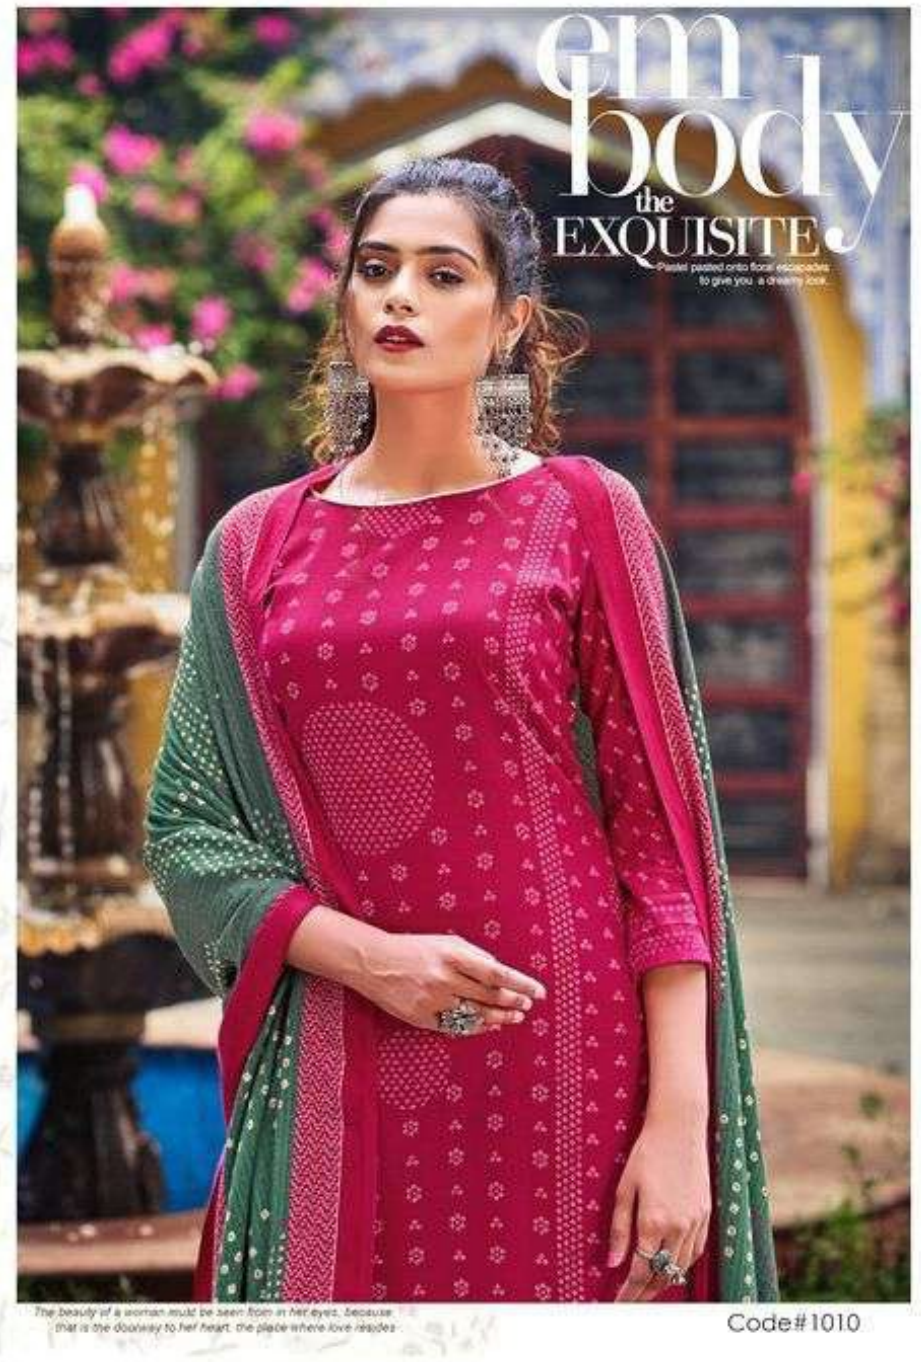

embody
the EXQUISITE

The beauty of a woman could be seen from in her eyes, because that is the doorway to her heart, the place where love resides.

Code#1010