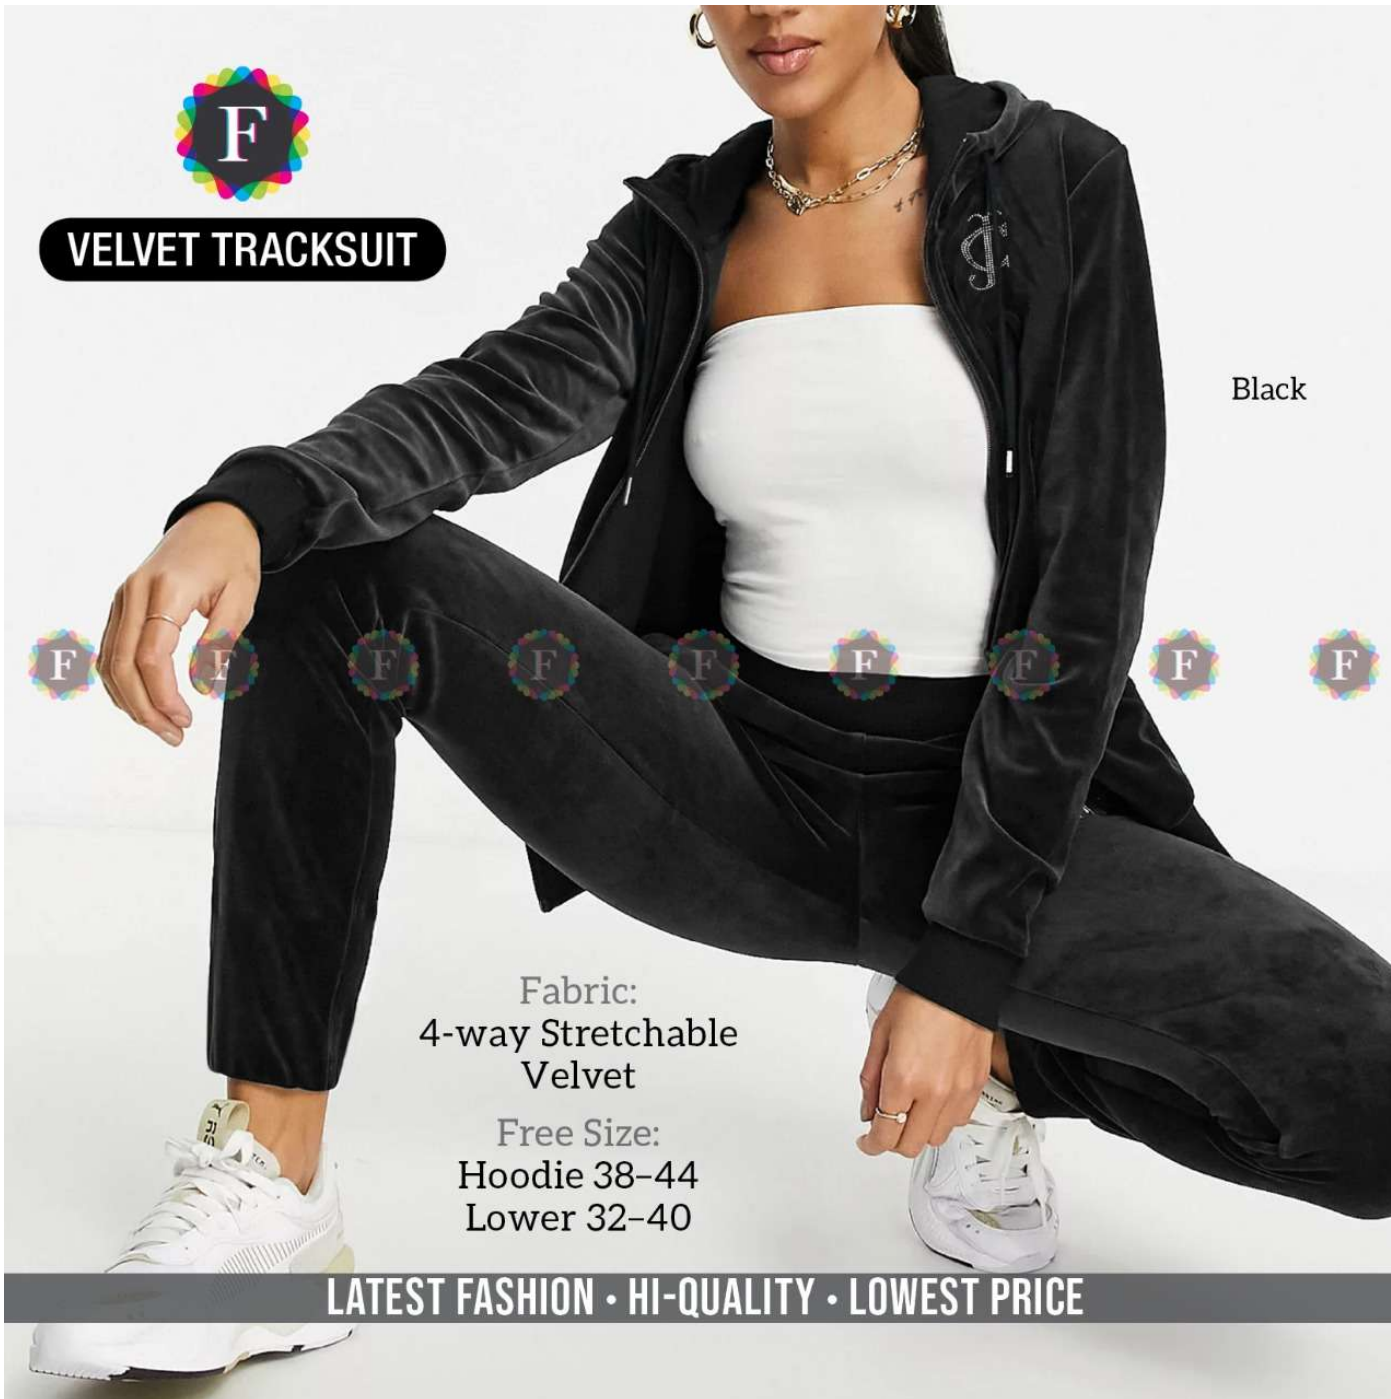

VELVET TRACKSUIT

Black

Fabric:
4-way Stretchable
Velvet

Free Size:
Hoodie 38-44
Lower 32-40

LATEST FASHION · HI-QUALITY · LOWEST PRICE