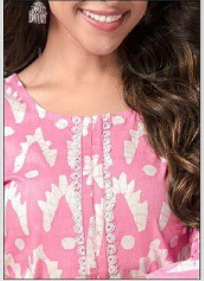

DEEPTEX[®]
PRINTS

iCandy
Express...

D.No.3005

TEXTILE DEAL

POINT 8[®]

Designer Wear
by

DEEPTEX[®]
PRINTS

iCandy
Express...