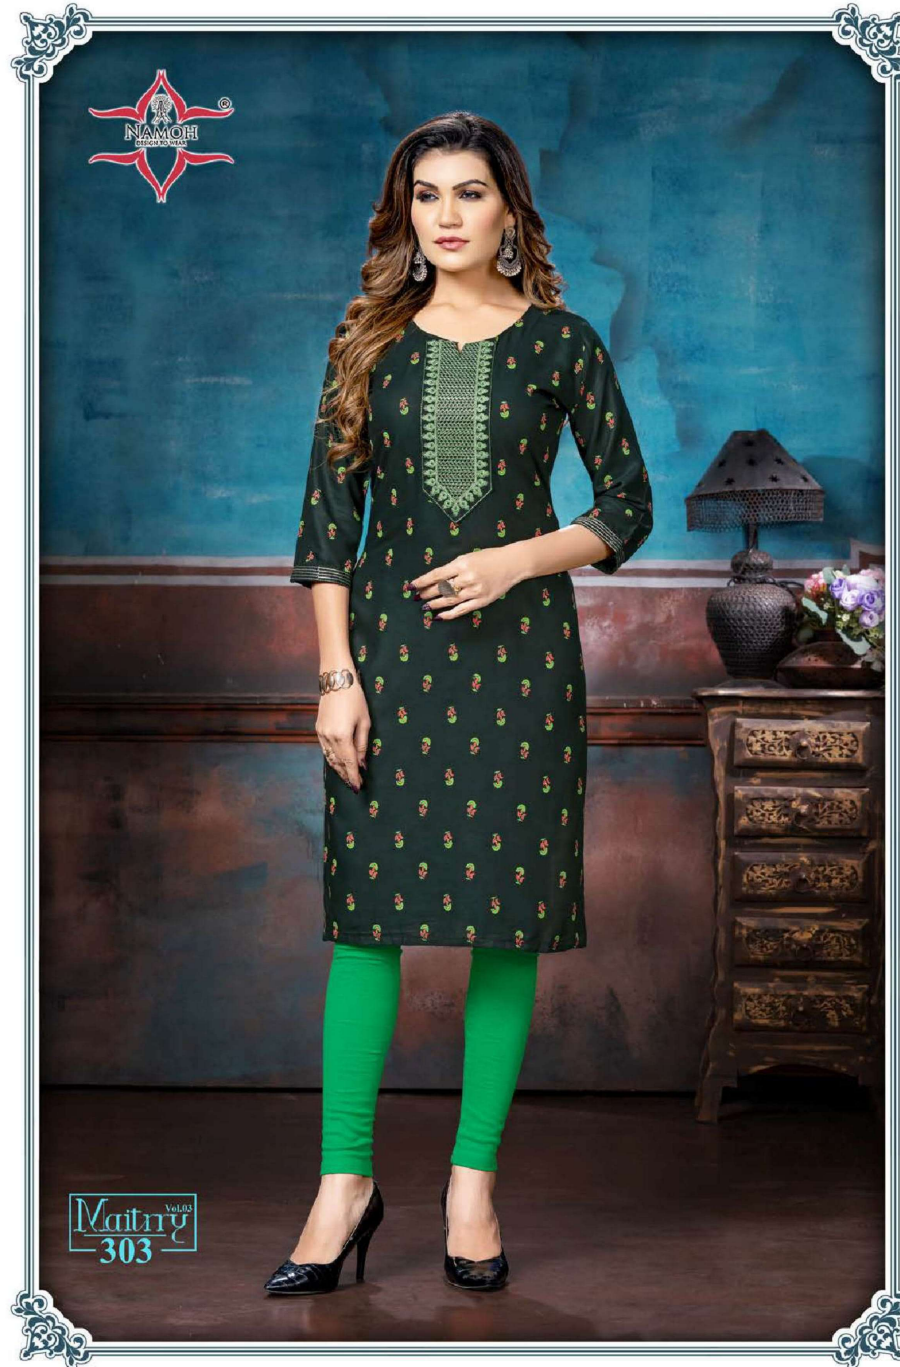

Maitry ^{Vol.03}

Size : M-L-XL-XXL

Fab : Heavy Rayon Print With Embroidary

Maitry Vol.03
301

NAMOH
DESIGN BY NAMOH

Maitry Vol.03
302

Maitry^{Vol.03}
303

NAMOH
DESIGNER WEAR