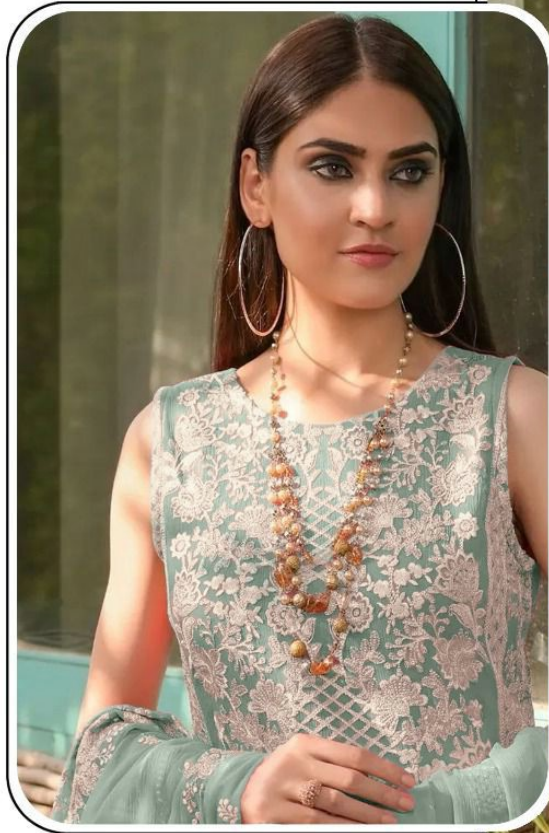

D.no-251-D