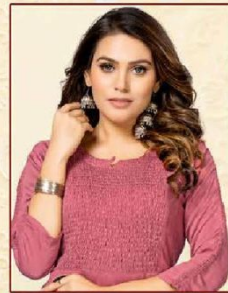

KS4UTM
FASHION WEAR OF INDIA

Moksha

Size : L - XL - XXL

KS4UTM
FASHION WEAR OF INDIA

Moksha

Size : L - XL - XXL
◀ ——— ▶

KS4UTM
FASHION WEAR OF INDIA

BEAUTY
BLAST
MAKING
A
SPLASH

Moksha
104

KS4UTM
FASHION WEAR OF INDIA

BECAUSE FASHION
MAKES OUR HEARTS
BEATS HARDER

Moksha
102

KS4UTM
FASHION WEAR OF INDIA

each dress give different
look to electric power design
we list the top trends for the season

Moksha
101

KS4UTM
FASHION WEAR OF INDIA

*the beauty of
a woman is
not in a facial
mode but the
true beauty in
a woman is
reflected
in her soul*

Moksha
103

KS4UTM
FASHION WEAR OF INDIA

THE BEAUTY OF LUXURY