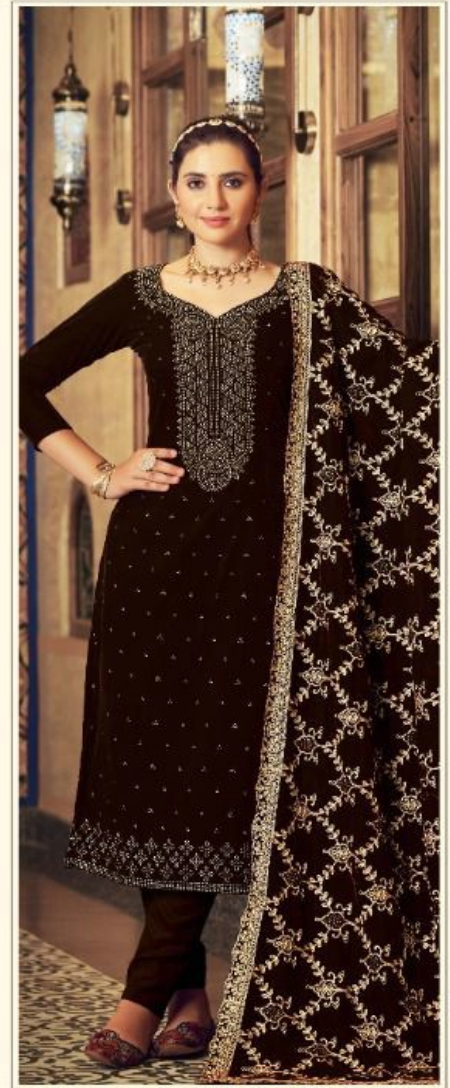

# MONARCH

TURN EVERY HEAD YOUR WAY AS YOU STROLL ACROSS IN AN OUTFIT FROM THE NEW INDIAN CROSS COLLECTION.

VOL - 08

TEXTILE DEAL

TEXTILE DEAL

MONARCH  
WORLDWIDE QUALITY  
811 G

D.NO. 810 D

TEXTILE DEAL

D.NO. 810 A

D.NO. 810 B

D.NO. 810 C

D.NO. 810 D

TEXTILE DEAL

MONARCH VOL - 07

TEXTILE DEAL

**MONARCH**  
THEY SAY BEHIND EVERY GREAT STITCH IS AN ARTIST FROM THE NEW BREVIA CROSS COLLECTION  
VOL - 08