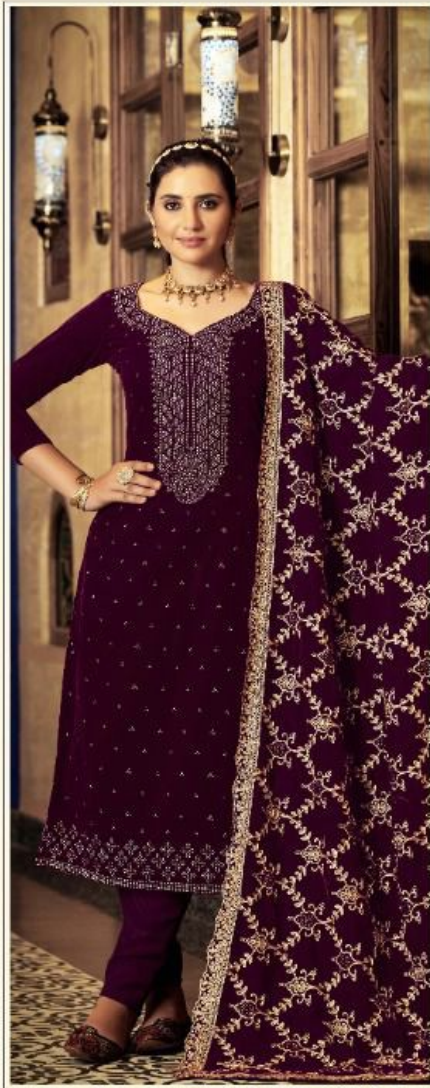

# MONARCH

TURN EVERY HEAD YOUR WAY AS YOU STROLL ACROSS IN AN OUTFIT FROM THE NEW INDIAN CROSS COLLECTION.

VOL - 08

TEXTILE DEAL

TEXTILE DEAL

MONARCH  
WORLDWIDE QUALITY  
811 G

D.NO. 810 D

TEXTILE DEAL

D.NO. 810 A

D.NO. 810 B

D.NO. 810 C

D.NO. 810 D

TEXTILE DEAL

MONARCH VOL - 07

TEXTILE DEAL

**MONARCH**  
THEY SAY BEHIND EVERY GREAT STITCH IS AN ARTIST FROM THE NEW BREVIA CROSS COLLECTION  
VOL - 08