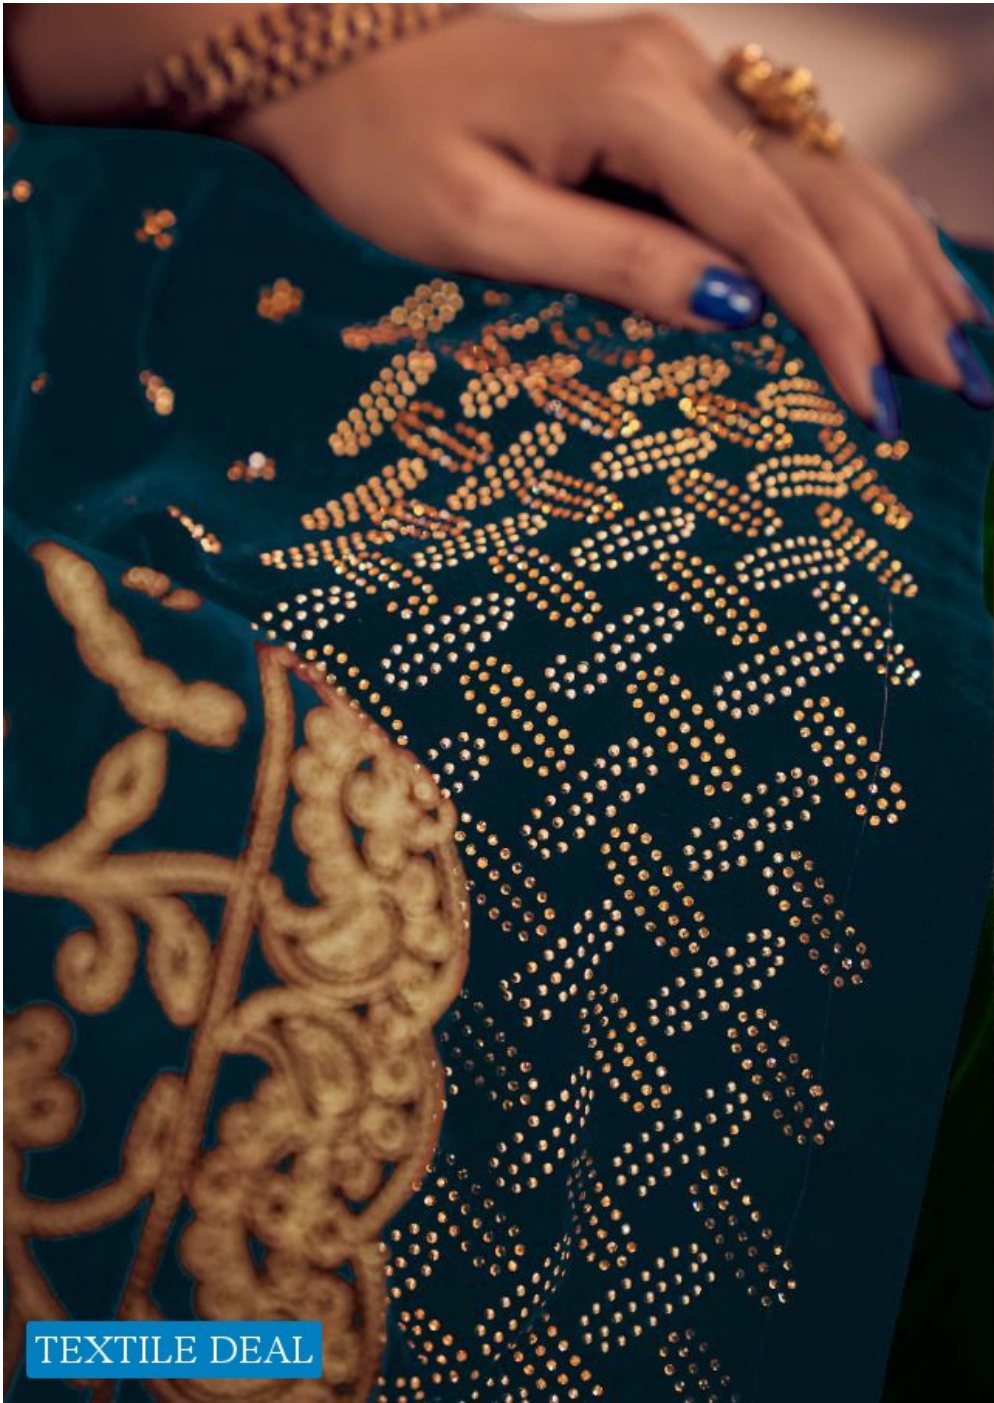

# MONARCH

TURN EVERY HEAD YOUR WAY AS YOU STROLL ACROSS IN AN OUTFIT FROM THE NEW INDIAN CROSS COLLECTION.

VOL - 08

TEXTILE DEAL

TEXTILE DEAL

MONARCH  
WORLDWIDE QUALITY  
811 G

D.NO. 810 D

TEXTILE DEAL

D.NO. 810 A

D.NO. 810 B

D.NO. 810 C

D.NO. 810 D

TEXTILE DEAL

MONARCH VOL - 07

TEXTILE DEAL

**MONARCH**  
THEY SAY BEHIND EVERY GREAT STITCH IS AN ARTIST FROM THE NEW BREVIA CROSS COLLECTION  
VOL - 08