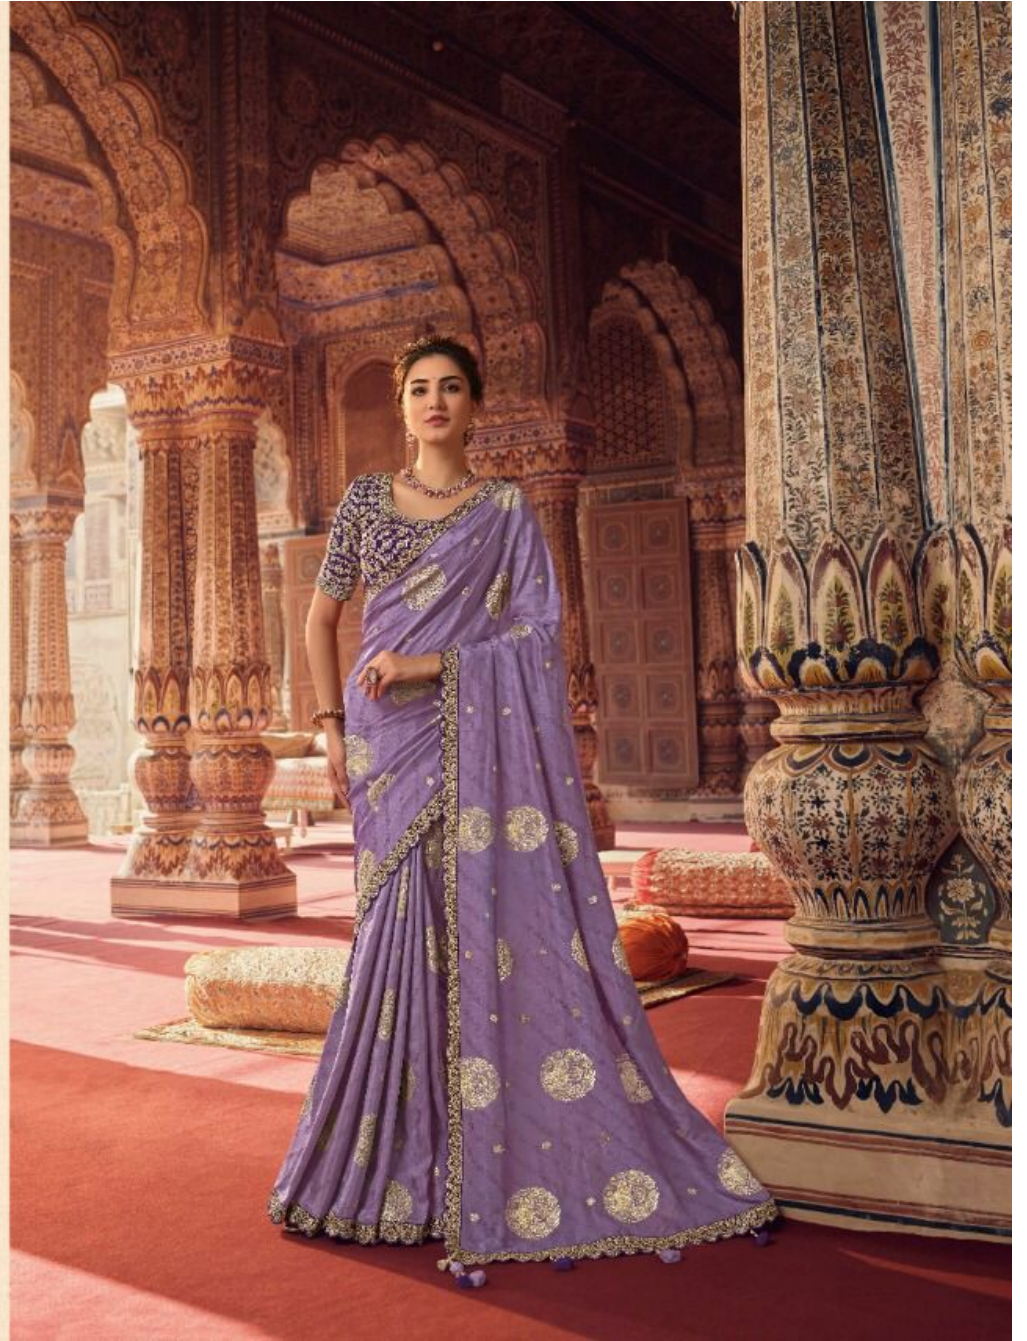

Sulakshmi[®]
SAREES

Olivia

Sulakshmi
SAREES

7807

Sulakshmi
SAREES

7809

Sulakshmi
SAREES

7812

Sulakshmi
SAREES

7805

Sulakshmi
SAREES

The image is a fashion advertisement for Sulakshmi Sarees. It features two women in traditional Indian attire, standing in front of a backdrop of ornate, carved arches. The woman on the left is wearing a light green saree with a red and gold floral border and a matching red and gold blouse. She is smiling and looking towards the woman on the right. The woman on the right is wearing a pink saree with a gold floral border and a matching pink and gold blouse. She is looking back at the woman on the left. Both women are wearing traditional Indian jewelry, including necklaces, earrings, and bangles. The background is a warm, golden-brown color with intricate carvings, suggesting a historical or cultural setting. The overall mood is elegant and sophisticated.

Sulakshmi[®]
SAREES

*Glam up
your simplicity
with our
intricately crafted
masterpieces
of the season.*

7801

7802

7803

7807

7808

7809