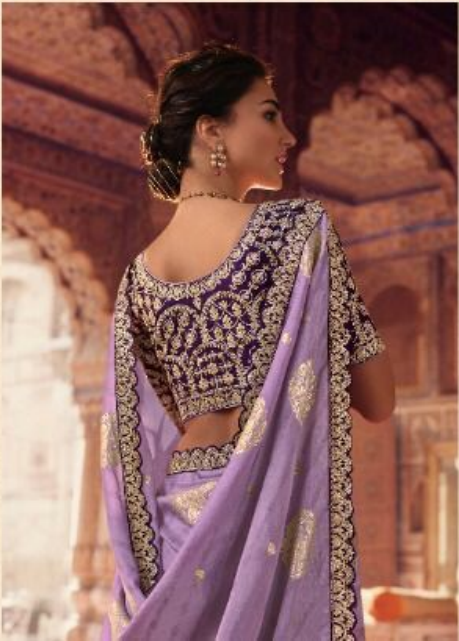

Sulakshmi[®]
SAREES

Olivia

Sulakshmi
SAREES

7807

Sulakshmi
SAREES

7809

Sulakshmi
SAREES

7812

Sulakshmi
SAREES

7811

Sulakshmi
SAREES

7808

❁

Sulakshmi
SAREES

❁

7810

Sulakshmi
SAREES

7805

Sulakshmi
SAREES

The image is a fashion advertisement for Sulakshmi Sarees. It features two women in traditional Indian attire, standing in front of a backdrop of ornate, carved arches. The woman on the left is wearing a light green saree with a red and gold floral border and a matching red and gold blouse. She is smiling and looking towards the woman on the right. The woman on the right is wearing a pink saree with a gold floral border and a matching pink and gold blouse. She is looking back at the woman on the left. Both women are wearing traditional Indian jewelry, including necklaces, earrings, and bangles. The background is a warm, golden-brown color with intricate carvings, suggesting a historical or cultural setting. The overall mood is elegant and sophisticated.