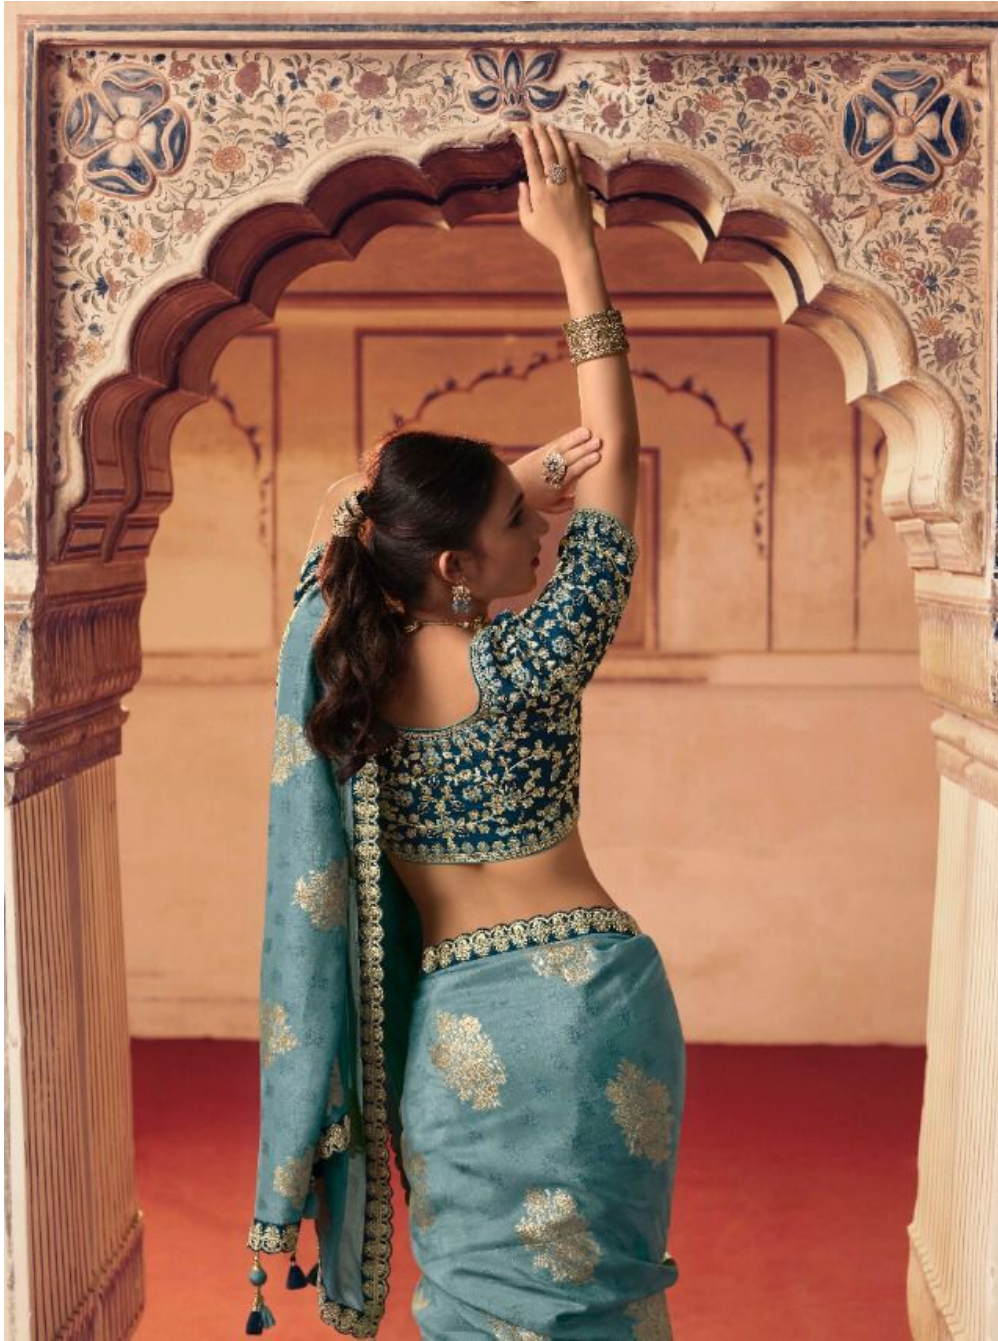

Sulakshmi[®]
SAREES

Olivia

Sulakshmi
SAREES

7807

Sulakshmi
SAREES

7809

Sulakshmi
SAREES

7812

Sulakshmi
SAREES

7805

Sulakshmi
SAREES

The image is a fashion advertisement for Sulakshmi Sarees. It features two women in traditional Indian attire, standing in front of a backdrop of ornate, carved arches. The woman on the left is wearing a light green saree with a red and gold floral border and a matching red and gold blouse. She is smiling and looking towards the woman on the right. The woman on the right is wearing a pink saree with a gold floral border and a matching pink and gold blouse. She is looking back at the woman on the left. Both women are wearing traditional Indian jewelry, including necklaces, earrings, and bangles. The background is a warm, golden-brown color with intricate carvings, suggesting a historical or cultural setting. The overall mood is elegant and sophisticated.