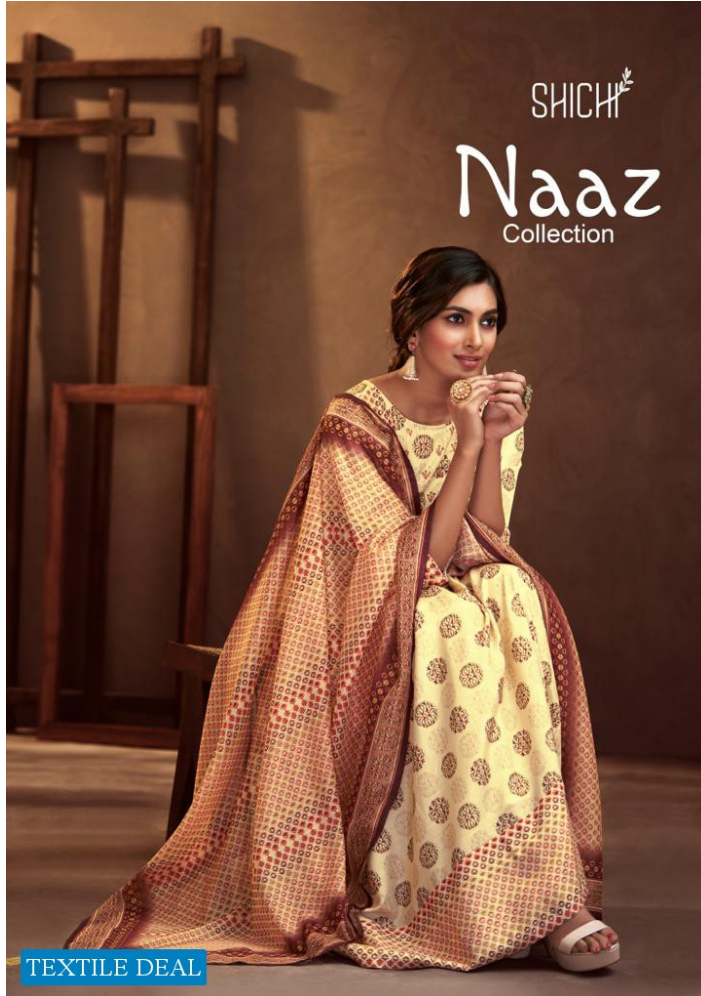

SHICHI
Naaz
Collection

TEXTILE DEAL

TEXTILE DEAL

SHICH
SH-104

SHICHI

Gown Fabric
Linen Silk

Dupatta Fabric
Silk Blend

Value Addition
Heavy Handwork in Yoke Area

SIZE
M, L, XL, 2XL, 3XL

TEXTILE DEAL

SH-103

SH-104

SH-105

SH-106

SH-107

SH-108