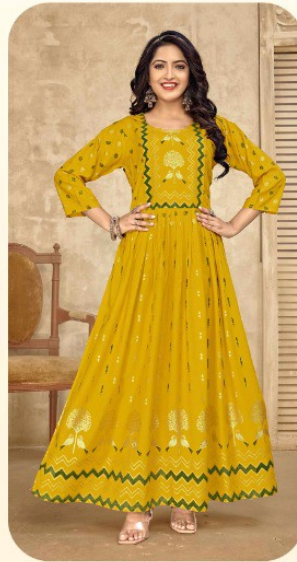

1011

TEXTILE DEAL

1007

1008

1009

NAYANTARA-21
M.L.XL.2XL.3XL.4XL.5XL

1010

1011

1012

TEXTILE DEAL

She defines eyes for an eye that has far gotten low to dream. She defines her for a match of culture. She is the face of tomorrow and the night that lives as forever and

TEXTILE DEAL

The defines hope for an age that has for-gotten how to dream. The defines love for a material culture. She is the face of tomorrow, and the magic that lives on forever and