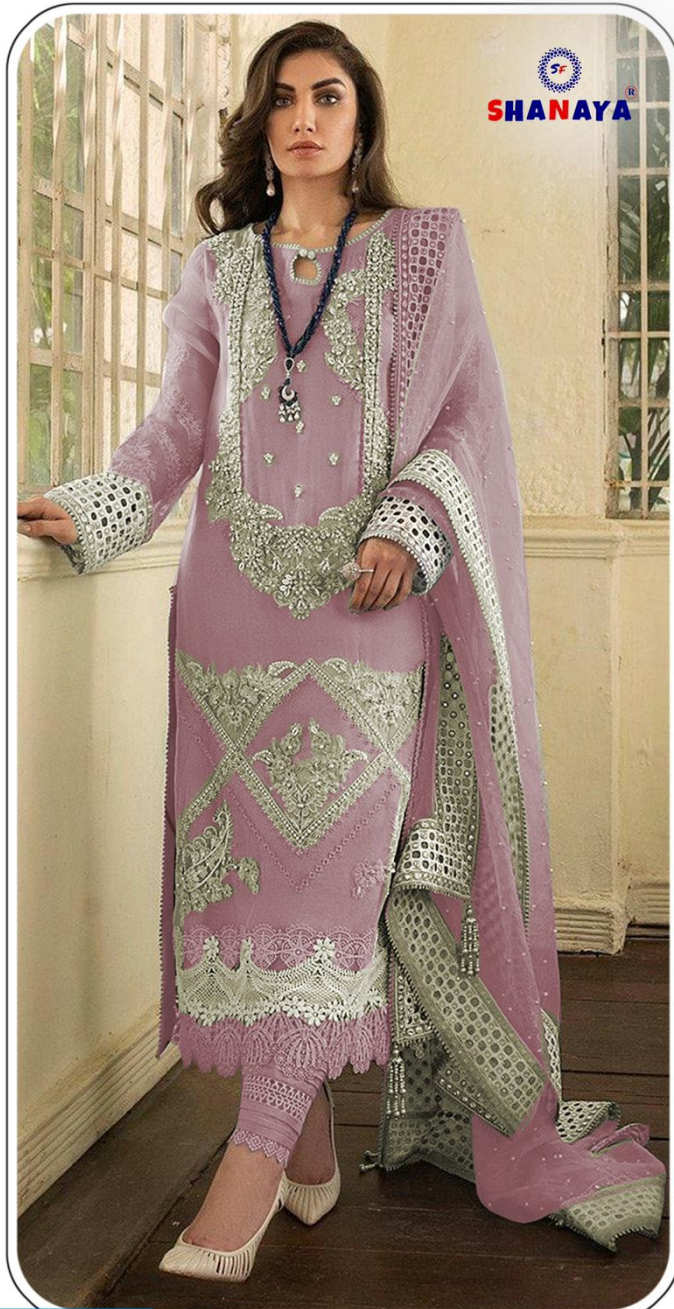

SHANAYA®

Rose
BRIDAL

S-87-E

WASHING INSTRUCTIONS

DO NOT USE ANY TYPE OF BLEACH OR STAIN REMOVING CHEMICALS BEFORE CUTTING / STITCHING. FABRIC SHOULD BE SOAKED IN WATER (ALL COMPONENTS SEPARATELY) FOR 15 MINUTES
DO NOT KEEP WET FABRIC IN TWISTED FORM IN ORDER TO AVOID COPY MARKS |
WASH COLOURED AND WHITE FABRICS SEPARATELY
IRON CLOTHES AT MODERATE TEMPERATURE | DO NOT DRY FABRIC IN DIRECT SUNLIGHT (EXTRA LACES, HANGINGS AND ACCESSORIES ARE NOT INCLUDED)

TEXTILE DEAL

u