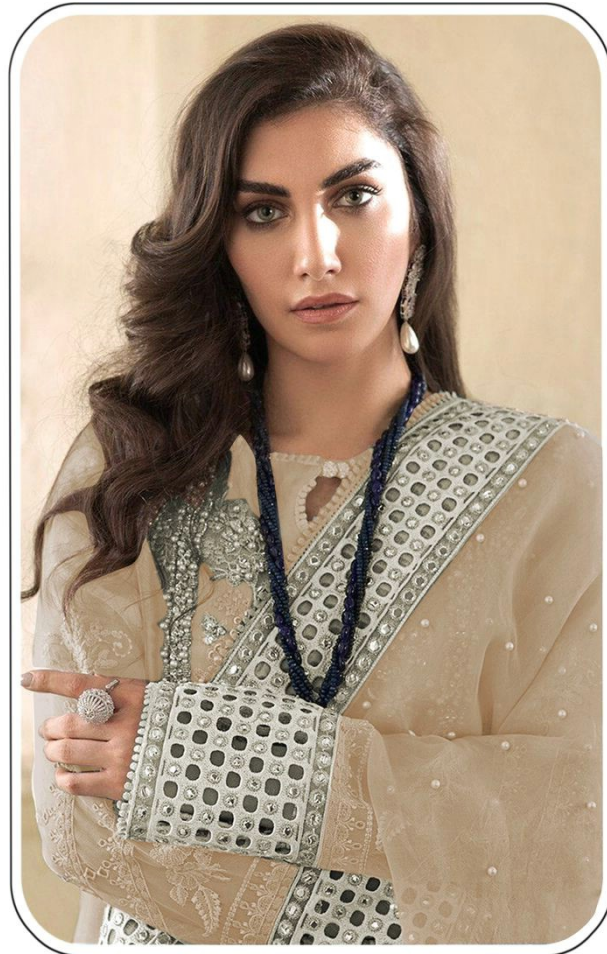

Rose
BRIDAL

S-87-G

WASHING INSTRUCTIONS

DO NOT USE ANY TYPE OF BLEACH OR STAIN REMOVING CHEMICALS BEFORE CUTTING / STITCHING, FABRIC SHOULD BE SOAKED IN WATER (ALL COMPONENTS SEPARATELY) FOR 15 MINUTES
DO NOT KEEP WET FABRIC IN TWISTED FORM IN ORDER TO AVOID COPY MARKS |
WASH COLOURED AND WHITE FABRICS SEPARATELY
IRON CLOTHES AT MODERATE TEMPERATURE | DO NOT DRY FABRIC IN DIRECT SUNLIGHT (EXTRA LACES, HANGINGS AND ACCESSORIES ARE NOT INLUDED)

TEXTILE DEAL

u