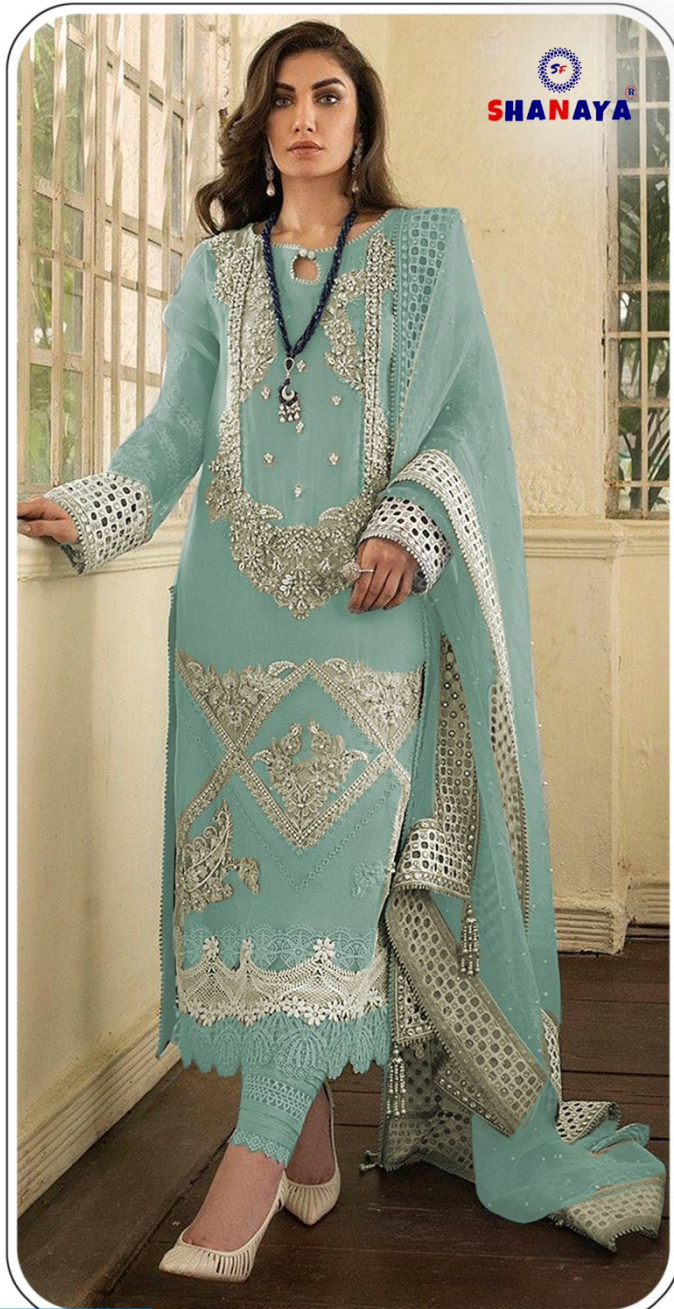

SHANAYA®

Rose
BRIDAL

S-87-F

WASHING INSTRUCTIONS

DO NOT USE ANY TYPE OF BLEACH OR STAIN REMOVING CHEMICALS BEFORE CUTTING / STITCHING. FABRIC SHOULD BE SOAKED IN WATER (ALL COMPONENTS SEPARATELY) FOR 15 MINUTES
DO NOT KEEP WET FABRIC IN TWISTED FORM IN ORDER TO AVOID COPY MARKS |
WASH COLOURED AND WHITE FABRICS SEPARATELY
IRON CLOTHES AT MODERATE TEMPERATURE | DO NOT DRY FABRIC IN DIRECT SUNLIGHT
(EXTRA LACES, HANGINGS AND ACCESSORIES ARE NOT INCLUDED)

TEXTILE DEAL

u