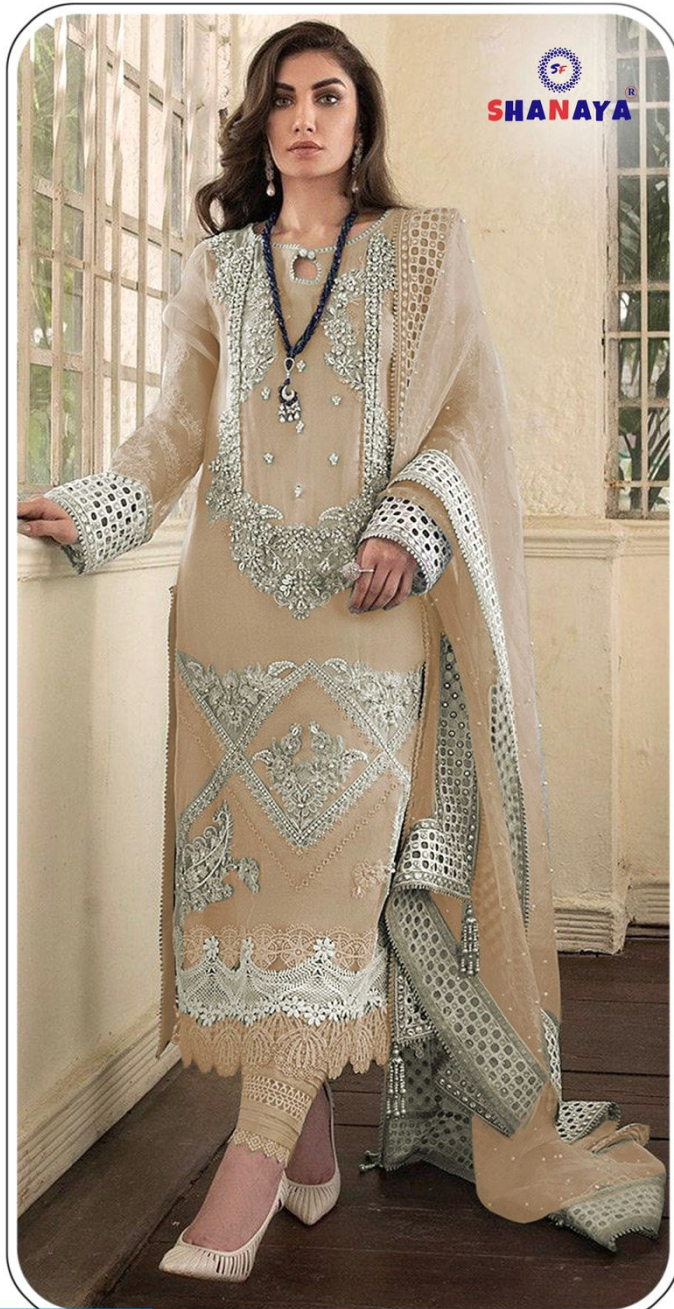

SHANAYA®

Rose
BRIDAL

S-87-G

WASHING INSTRUCTIONS

DO NOT USE ANY TYPE OF BLEACH OR STAIN REMOVING CHEMICALS BEFORE CUTTING / STITCHING, FABRIC SHOULD BE SOAKED IN WATER (ALL COMPONENTS SEPARATELY) FOR 15 MINUTES
DO NOT KEEP WET FABRIC IN TWISTED FORM IN ORDER TO AVOID COPY MARKS |
WASH COLOURED AND WHITE FABRICS SEPARATELY
IRON CLOTHES AT MODERATE TEMPERATURE | DO NOT DRY FABRIC IN DIRECT SUNLIGHT (EXTRA LACES, HANGINGS AND ACCESSORIES ARE NOT INCLUDED)

TEXTILE DEAL

u