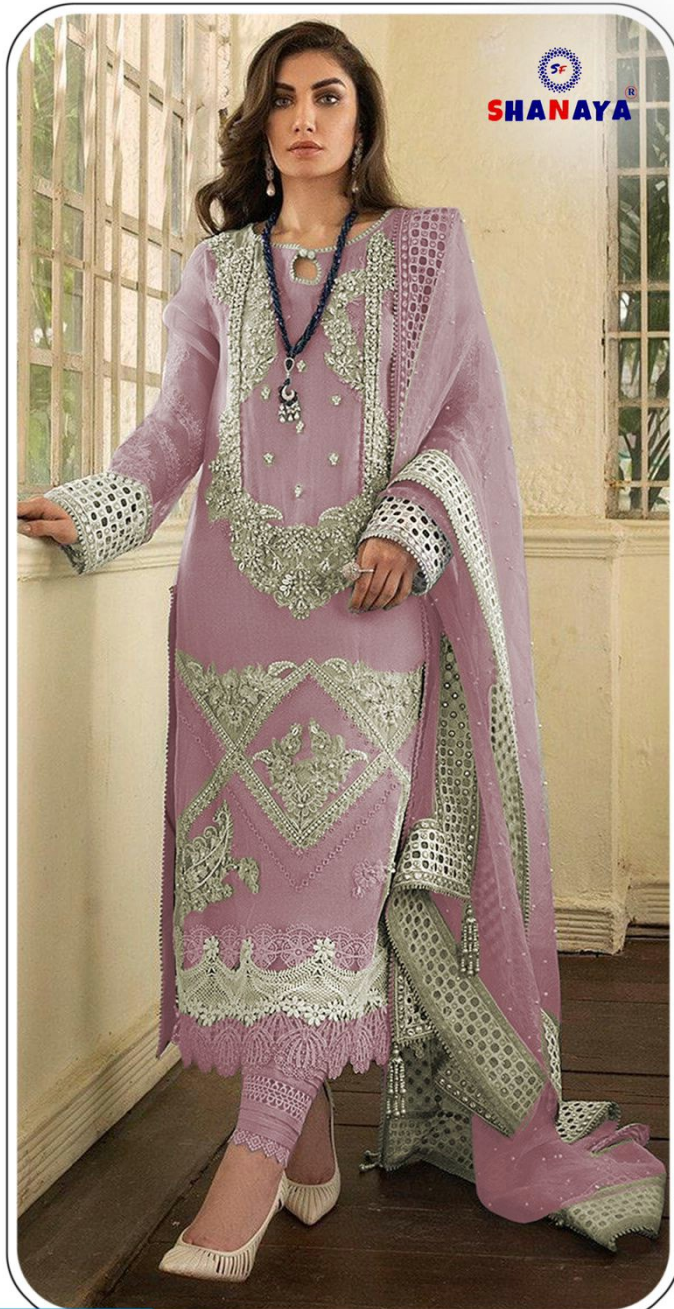

TEXTILE DEAL

u

SHANAYA®

Rose
BRIDAL

S-87-F

WASHING INSTRUCTIONS

DO NOT USE ANY TYPE OF BLEACH OR STAIN REMOVING CHEMICALS BEFORE CUTTING / STITCHING, FABRIC SHOULD BE SOAKED IN WATER (ALL COMPONENTS SEPARATELY) FOR 15 MINUTES
DO NOT KEEP WET FABRIC IN TWISTED FORM IN ORDER TO AVOID COPY MARKS | WASH COLOURED AND WHITE FABRICS SEPARATELY
IRON CLOTHES AT MODERATE TEMPERATURE | DO NOT DRY FABRIC IN DIRECT SUNLIGHT (EXTRA LACES, HANGINGS AND ACCESSORIES ARE NOT INCLUDED)