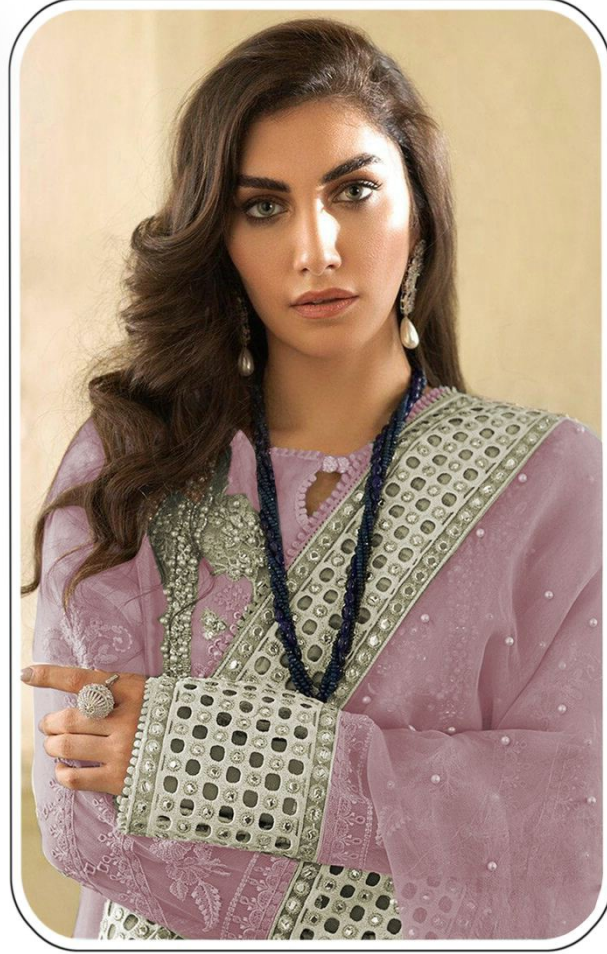

Rose
BRIDAL

S-87-E

WASHING INSTRUCTIONS

DO NOT USE ANY TYPE OF BLEACH OR STAIN REMOVING CHEMICALS BEFORE CUTTING / STITCHING. FABRIC SHOULD BE SOAKED IN WATER (ALL COMPONENTS SEPARATELY) FOR 15 MINUTES
DO NOT KEEP WET FABRIC IN TWISTED FORM IN ORDER TO AVOID COPY MARKS |
WASH COLOURED AND WHITE FABRICS SEPARATELY
IRON CLOTHES AT MODERATE TEMPERATURE | DO NOT DRY FABRIC IN DIRECT SUNLIGHT (EXTRA LACES, HANGINGS AND ACCESSORIES ARE NOT INCLUDED)

TEXTILE DEAL

u