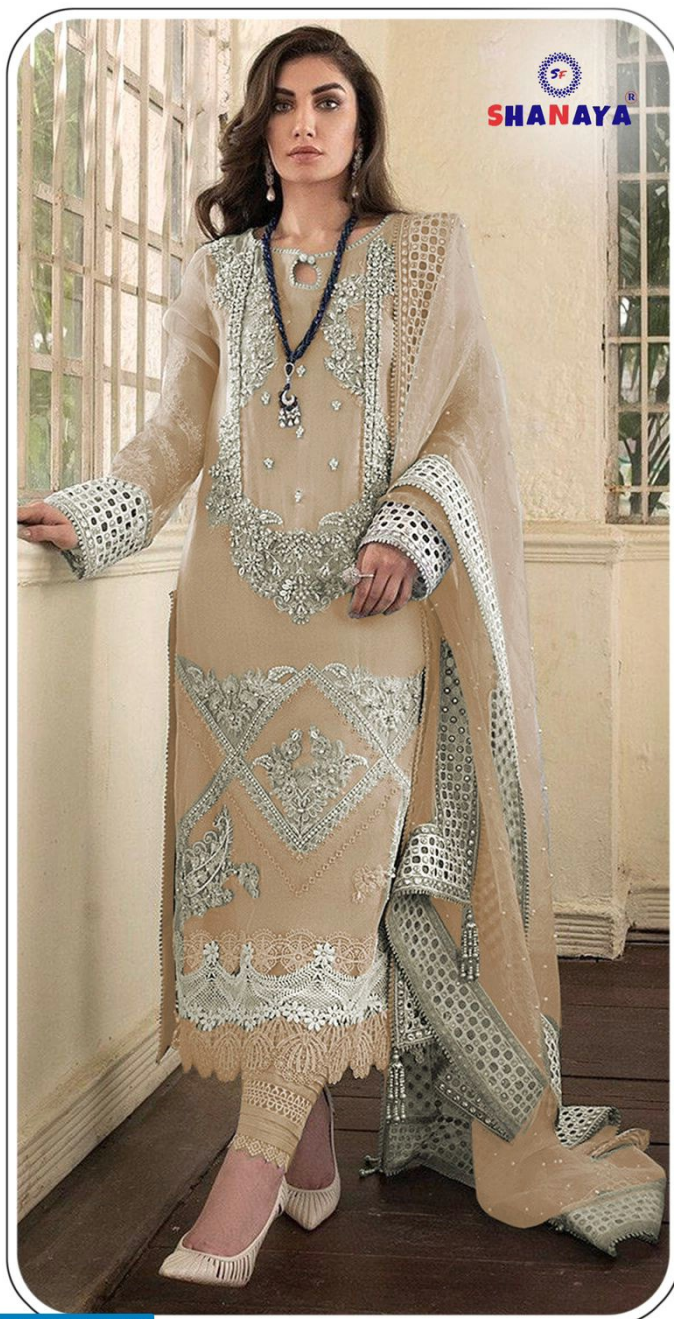

SHANAYA®

Rose
BRIDAL

S-87-G

WASHING INSTRUCTIONS

DO NOT USE ANY TYPE OF BLEACH OR STAIN REMOVING CHEMICALS BEFORE CUTTING / STITCHING, FABRIC SHOULD BE SOAKED IN WATER (ALL COMPONENTS SEPARATELY) FOR 15 MINUTES
DO NOT KEEP WET FABRIC IN TWISTED FORM IN ORDER TO AVOID COPY MARKS |
WASH COLOURED AND WHITE FABRICS SEPARATELY
IRON CLOTHES AT MODERATE TEMPERATURE | DO NOT DRY FABRIC IN DIRECT SUNLIGHT (EXTRA LACES, HANGINGS AND ACCESSORIES ARE NOT INLUDED)

TEXTILE DEAL

u