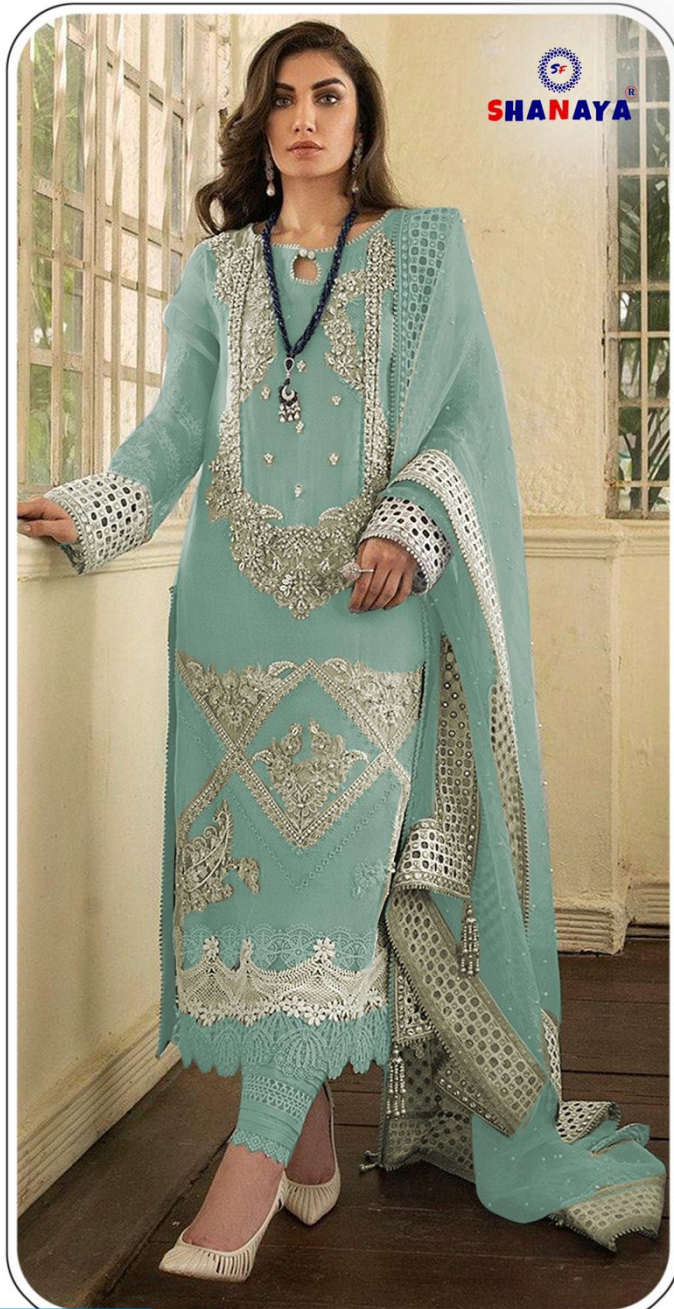

SHANAYA®

Rose
BRIDAL

S-87-F

WASHING INSTRUCTIONS

DO NOT USE ANY TYPE OF BLEACH OR STAIN REMOVING CHEMICALS BEFORE CUTTING / STITCHING, FABRIC SHOULD BE SOAKED IN WATER (ALL COMPONENTS SEPARATELY) FOR 15 MINUTES
DO NOT KEEP WET FABRIC IN TWISTED FORM IN ORDER TO AVOID COPY MARKS | WASH COLOURED AND WHITE FABRICS SEPARATELY
IRON CLOTHES AT MODERATE TEMPERATURE | DO NOT DRY FABRIC IN DIRECT SUNLIGHT (EXTRA LACES, HANGINGS AND ACCESSORIES ARE NOT INCLUDED)