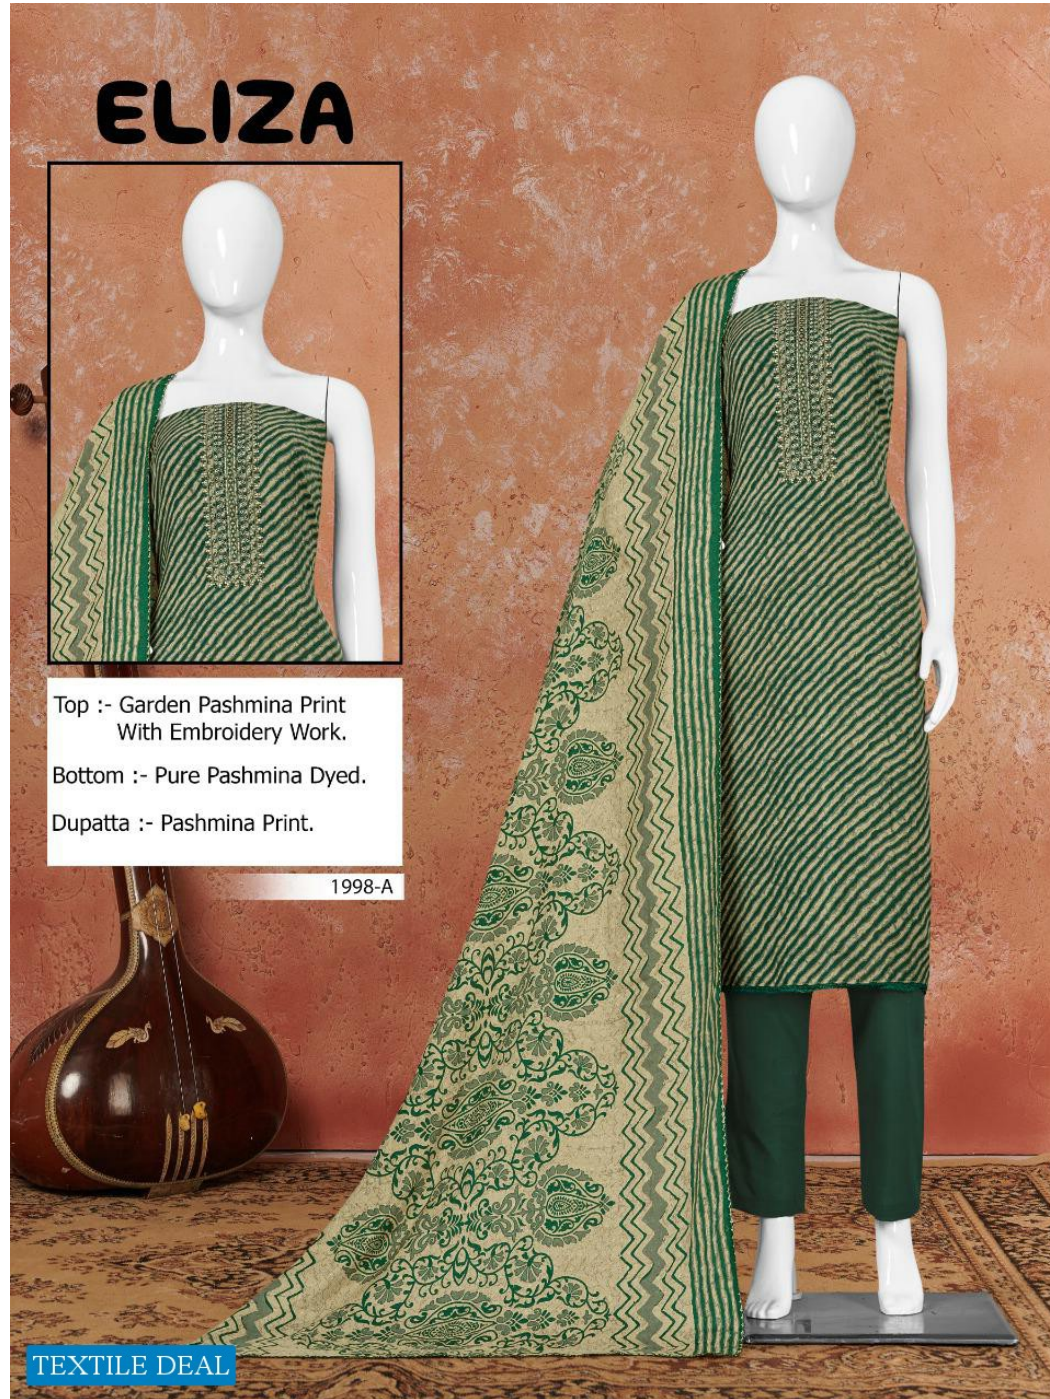

# ELIZA

Top :- Garden Pashmina Print  
With Embroidery Work.  
Bottom :- Pure Pashmina Dyed.  
Dupatta :- Pashmina Print.

1998-C

TEXTILE DEAL

# ELIZA

Top :- Garden Pashmina Print  
With Embroidery Work.  
Bottom :- Pure Pashmina Dyed.  
Dupatta :- Pashmina Print.

1998-D

TEXTILE DEAL

# ELIZA

Top :- Garden Pashmina Print  
With Embroidery Work.  
Bottom :- Pure Pashmina Dyed.  
Dupatta :- Pashmina Print.

1998-A

Always No.1

A PRODUCT BY

**Binson**®

TEXTILE DEAL

**ELIZA**  
(1998)