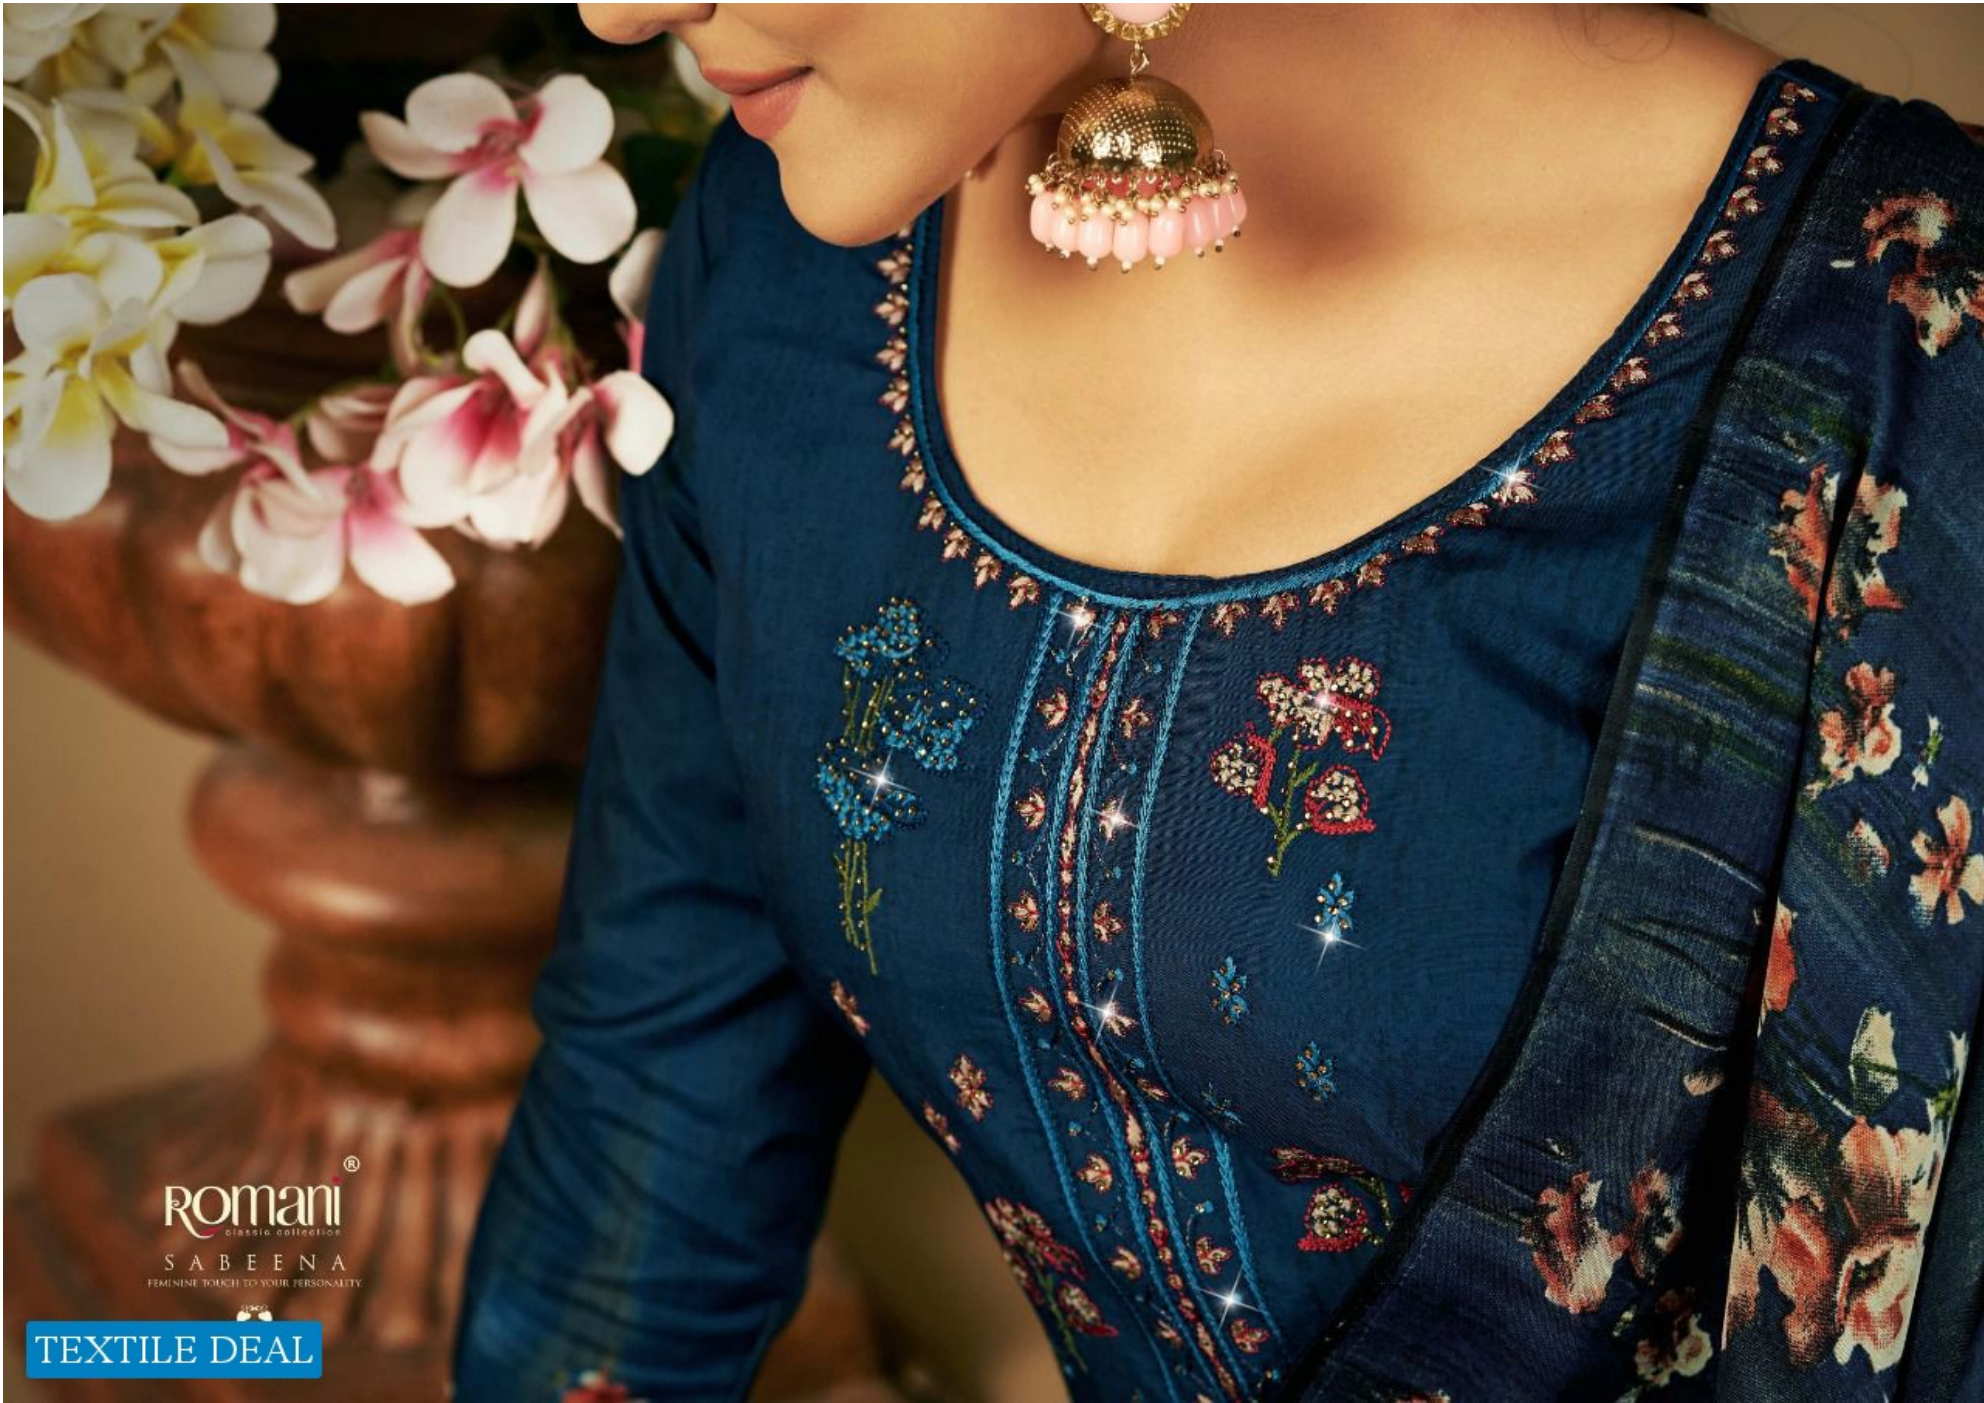

ROMANI®
classic collection

SABEENA
FEMINE TOUCH TO YOUR PERSONALITY

TEXTILE DEAL