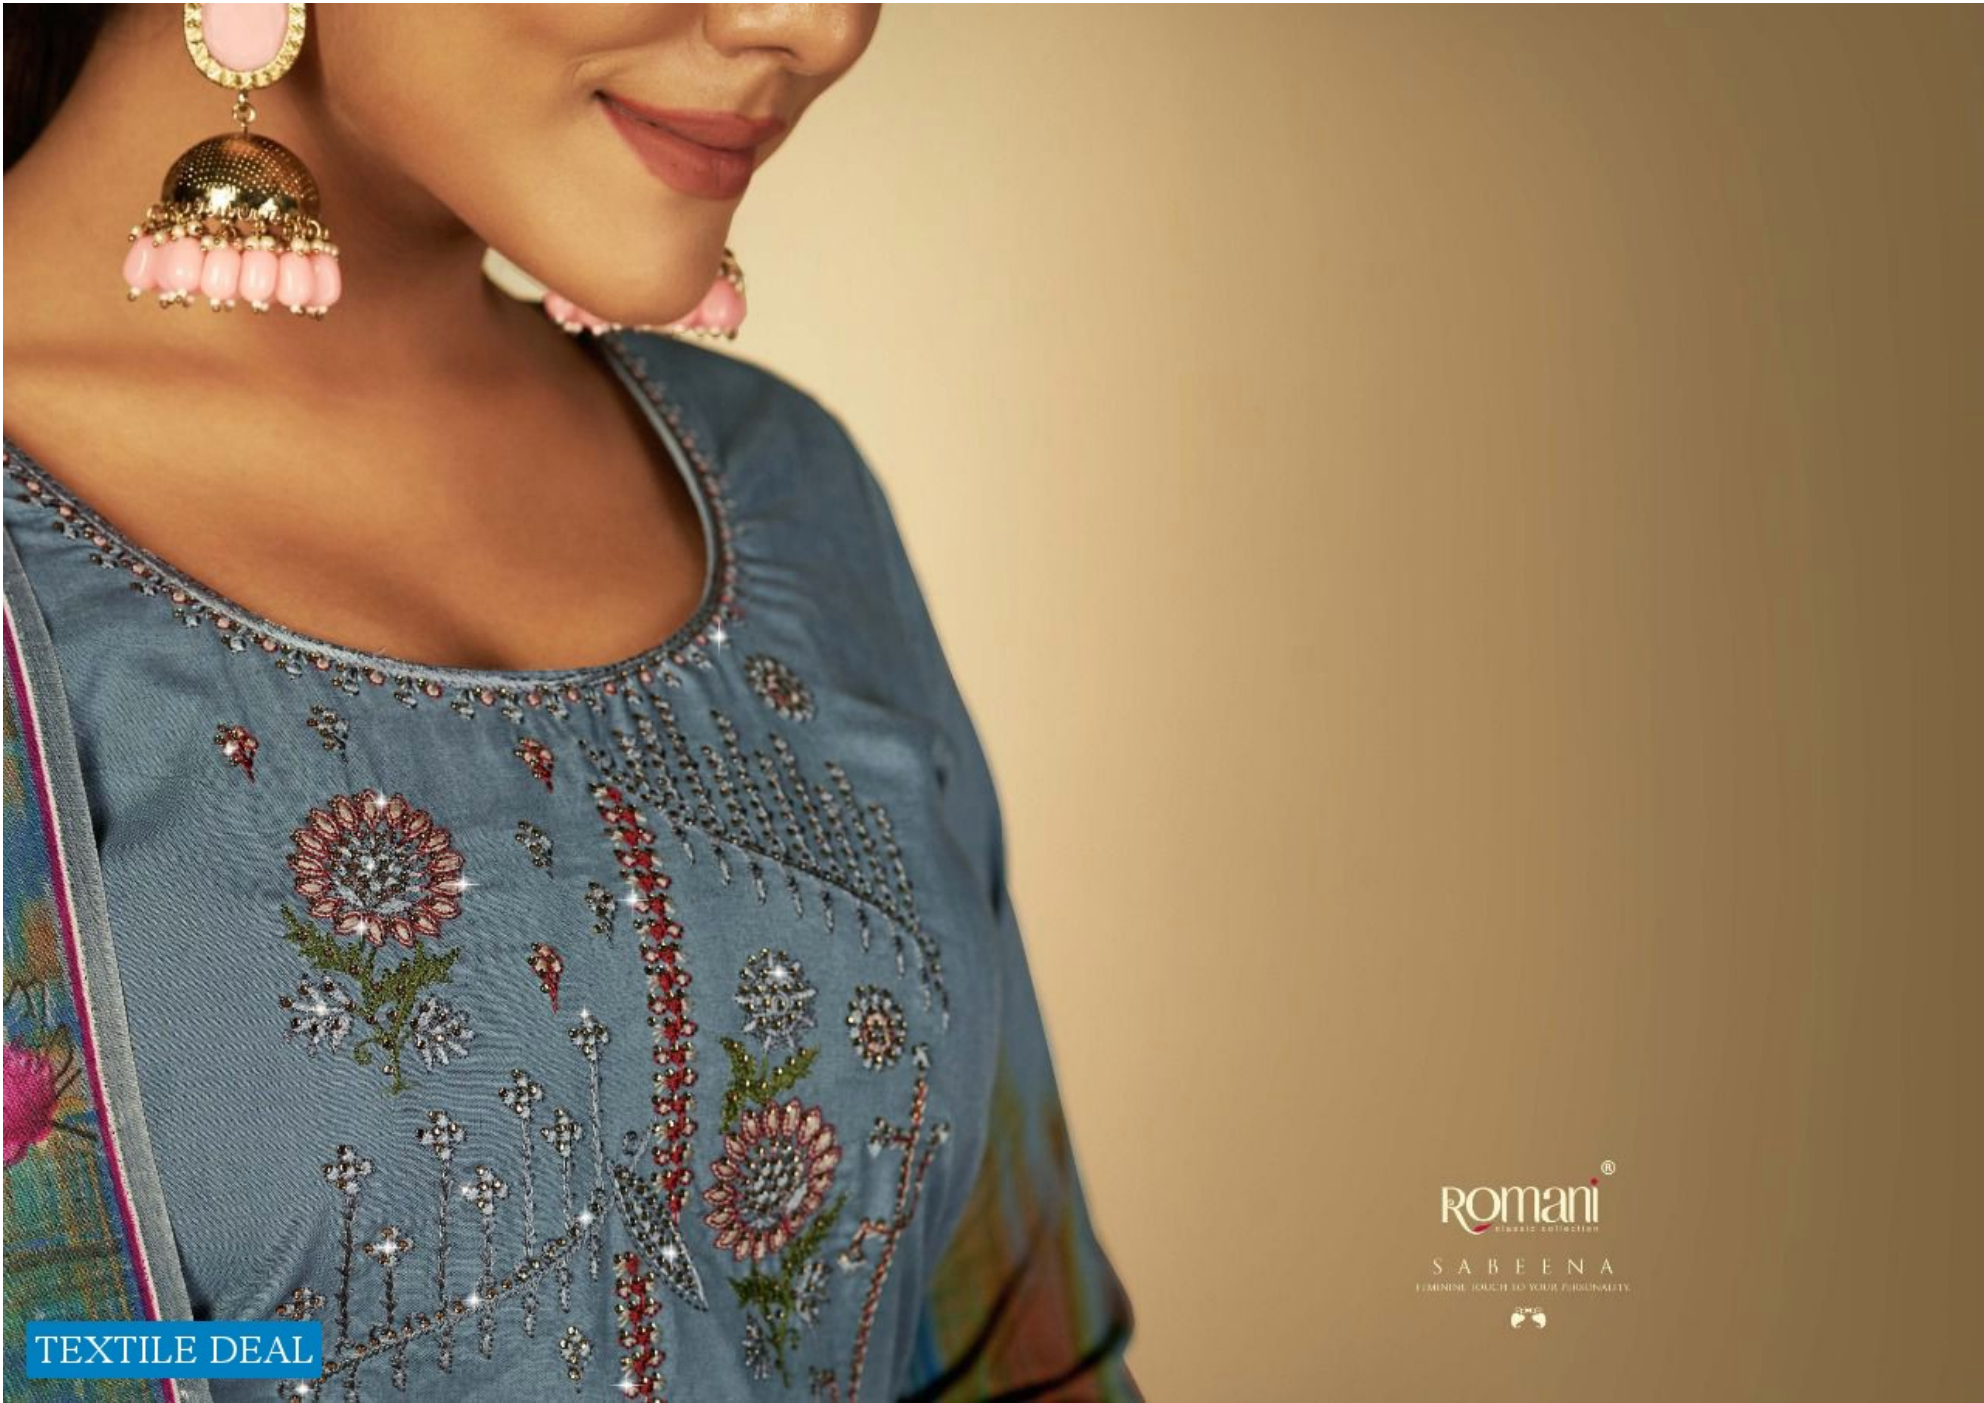

TEXTILE DEAL

ROMANI®
CLASSIC COLLECTION

SABENA
FEMINE TOUCH TO YOUR PERSONALITY.