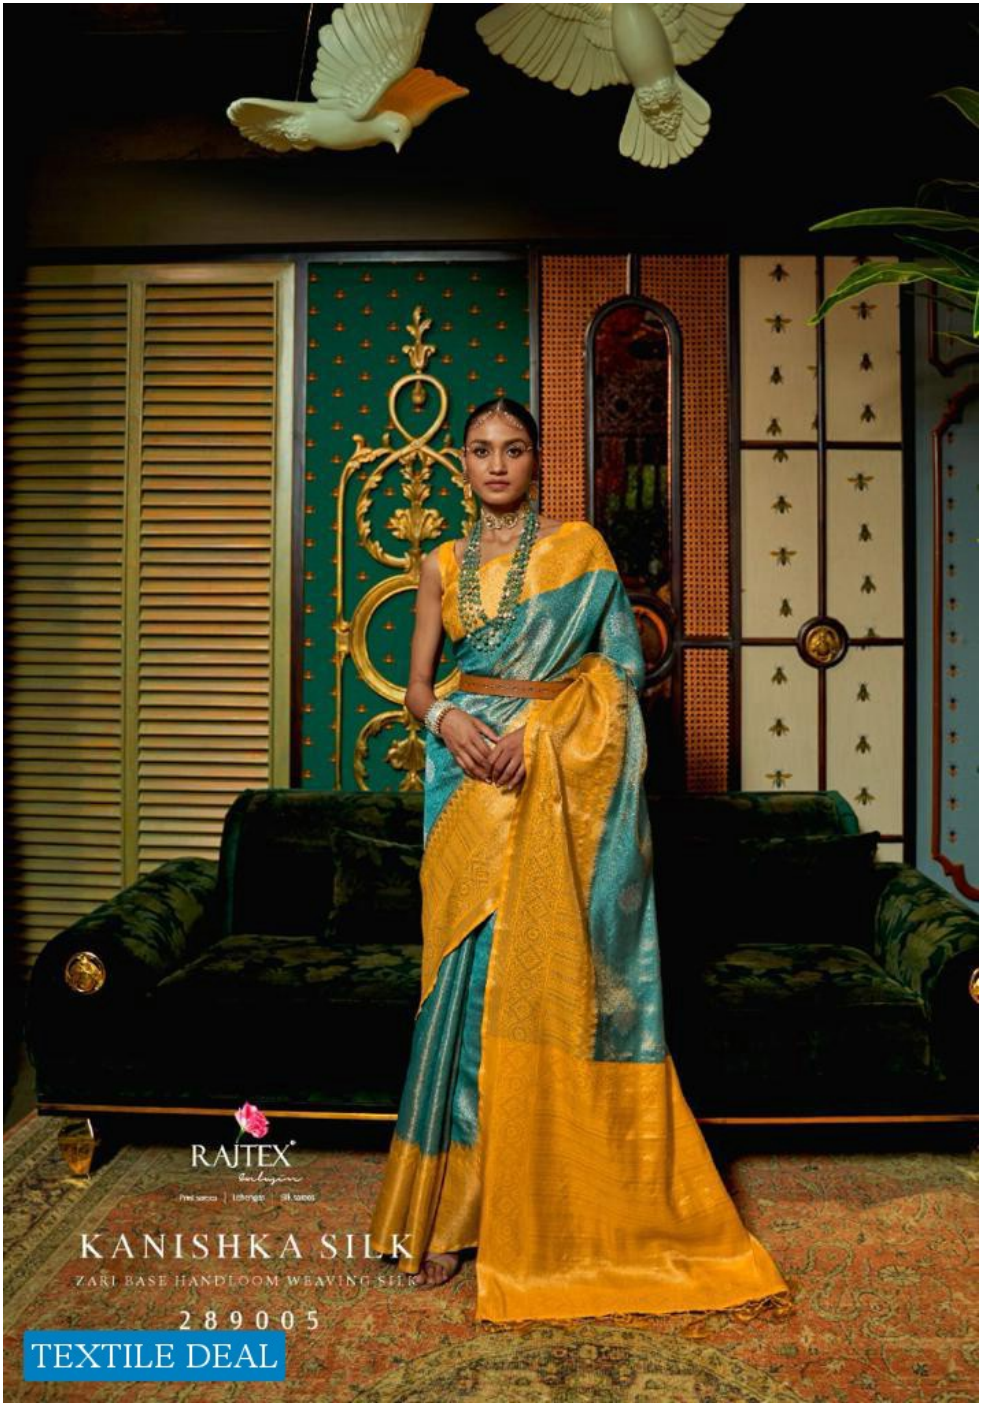

RAJTEX
Handloom
Prestige | Heritage | Silk sarees

KANISHKA SILK
ZARI BASE HANDLOOM WEAVING SILK

289005

TEXTILE DEAL