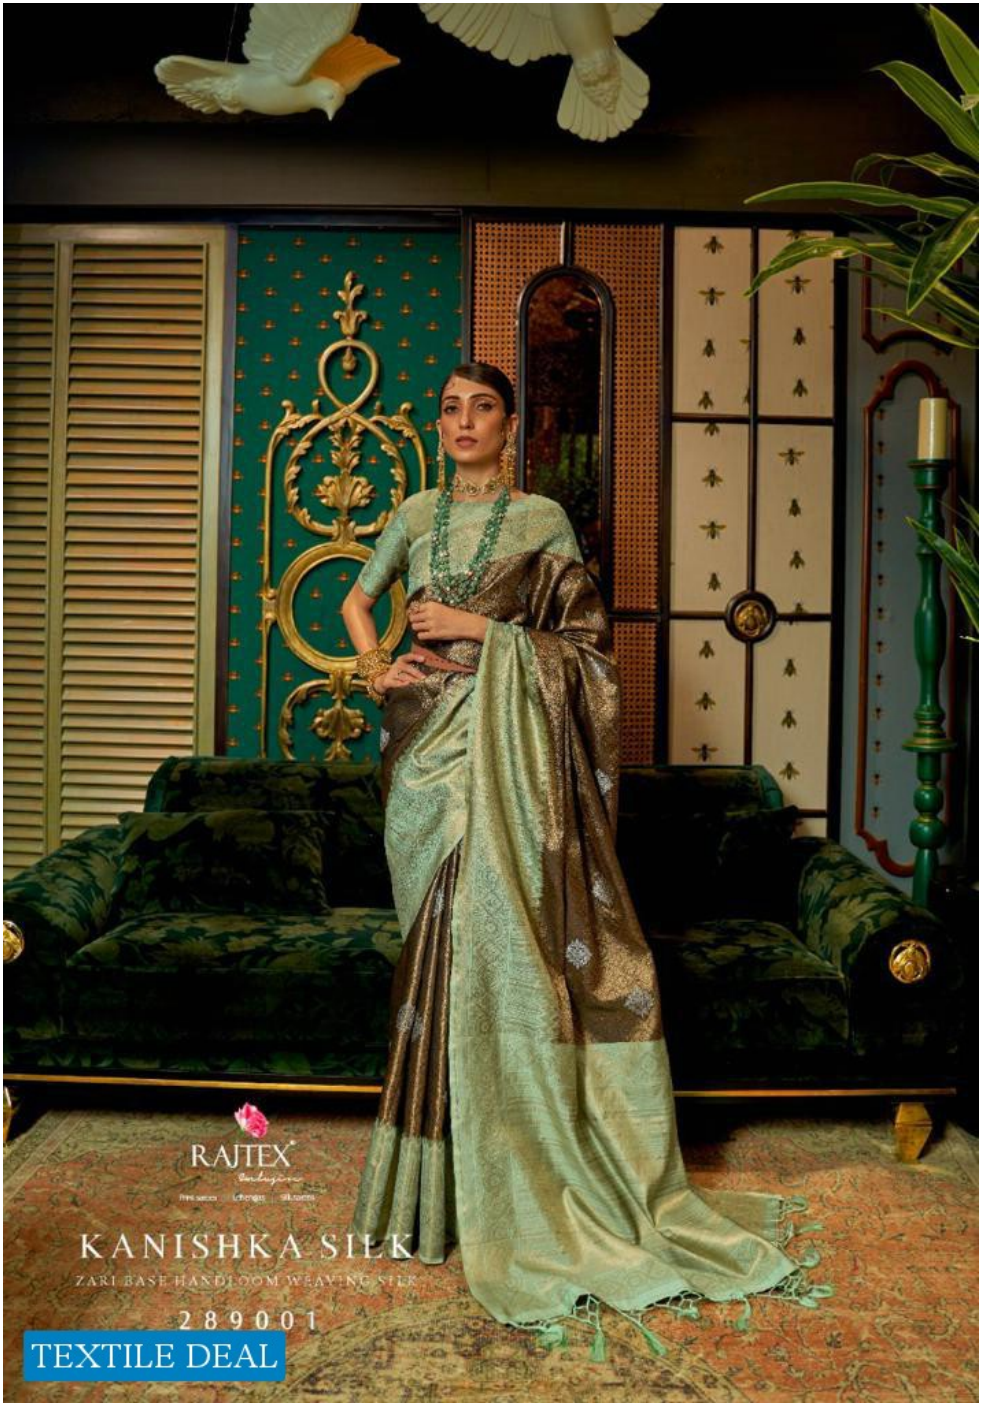

RAJTEX
Burlington
www.rajtex.com | 1-800-888-8888

KANISHKA SILK

ZARI BASE HANDLOOM WEAVING SILK

289001

TEXTILE DEAL