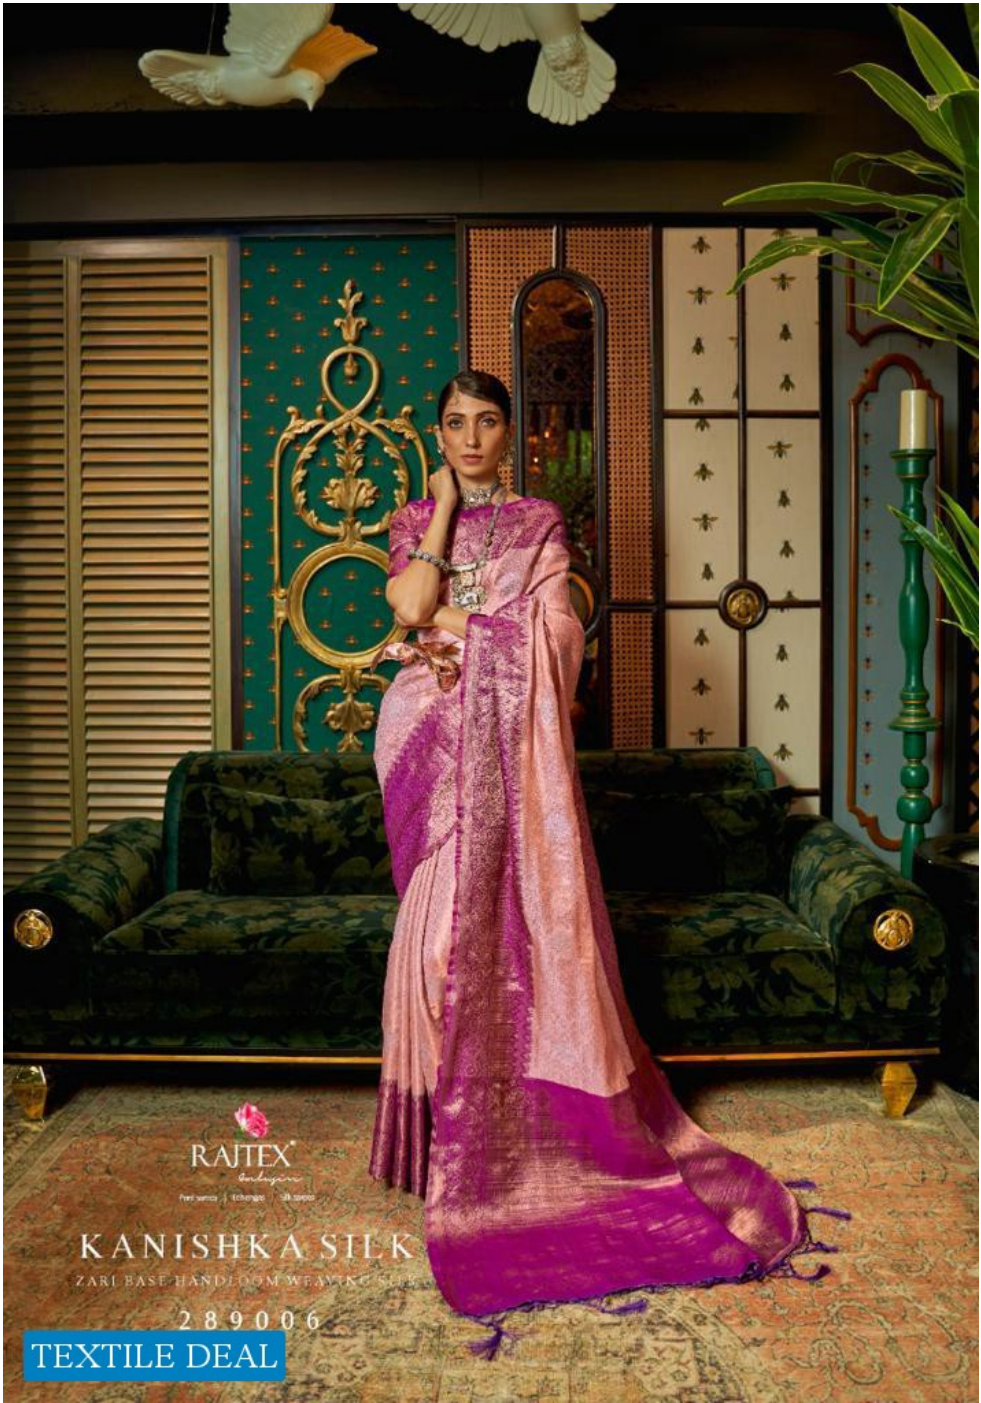

RAJTEX
Handloom
Pret-voire | Ethnic | Silk

KANISHKA SILK
ZARI BASE HANDLOOM WEAVING SILK

289006

TEXTILE DEAL