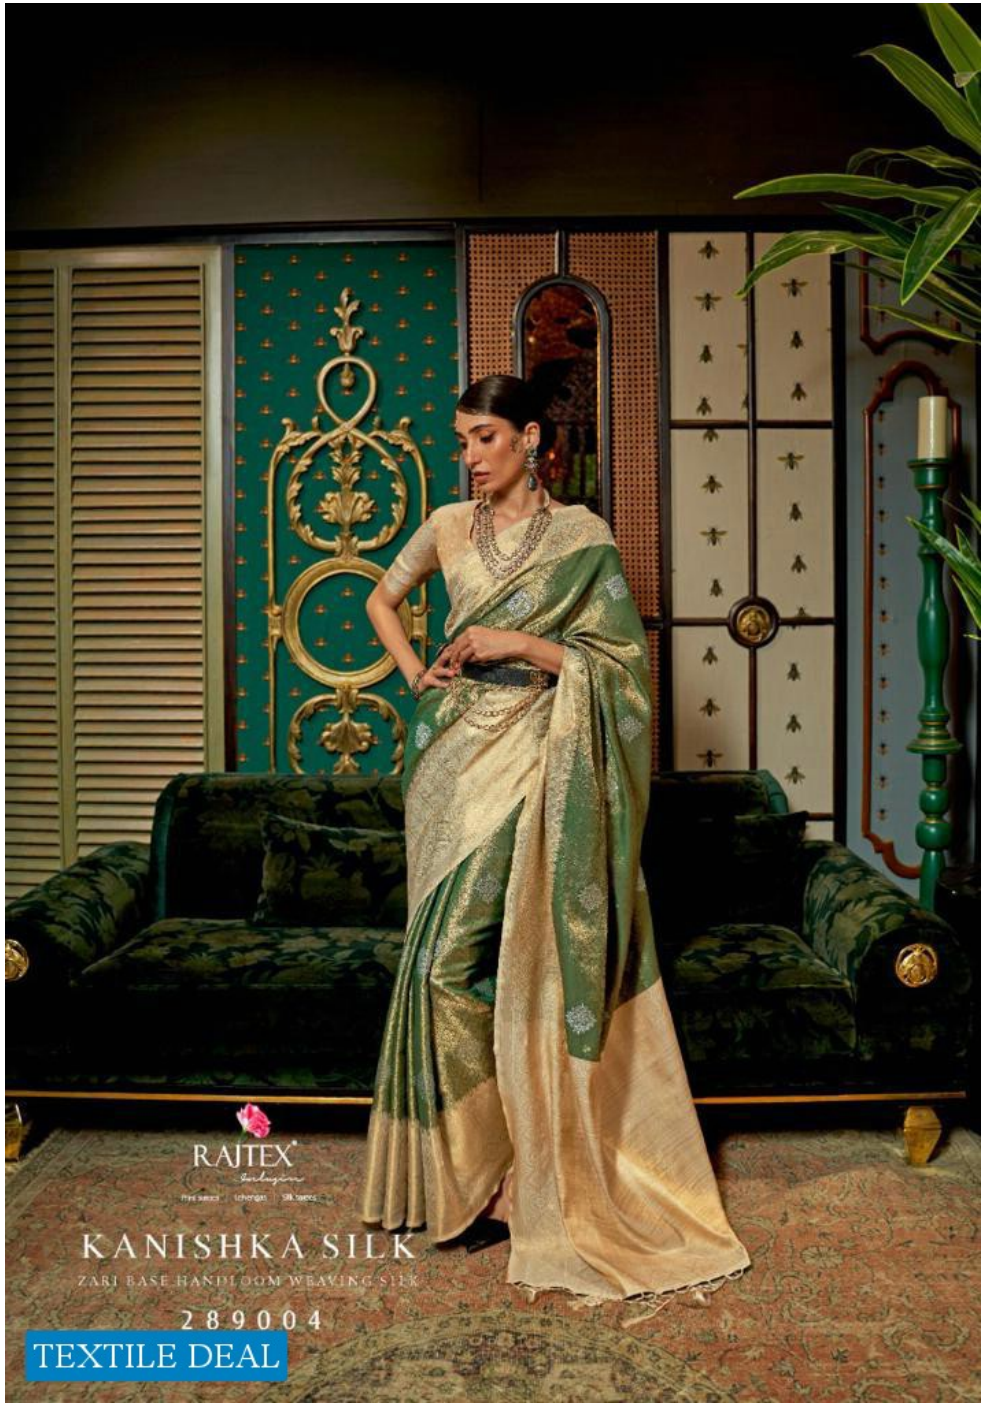

RAJTEX
Handloom
100% SILK | 100% ZARI

KANISHKA SILK
ZARI BASE HANDLOOM WEAVING SILK

289004

TEXTILE DEAL