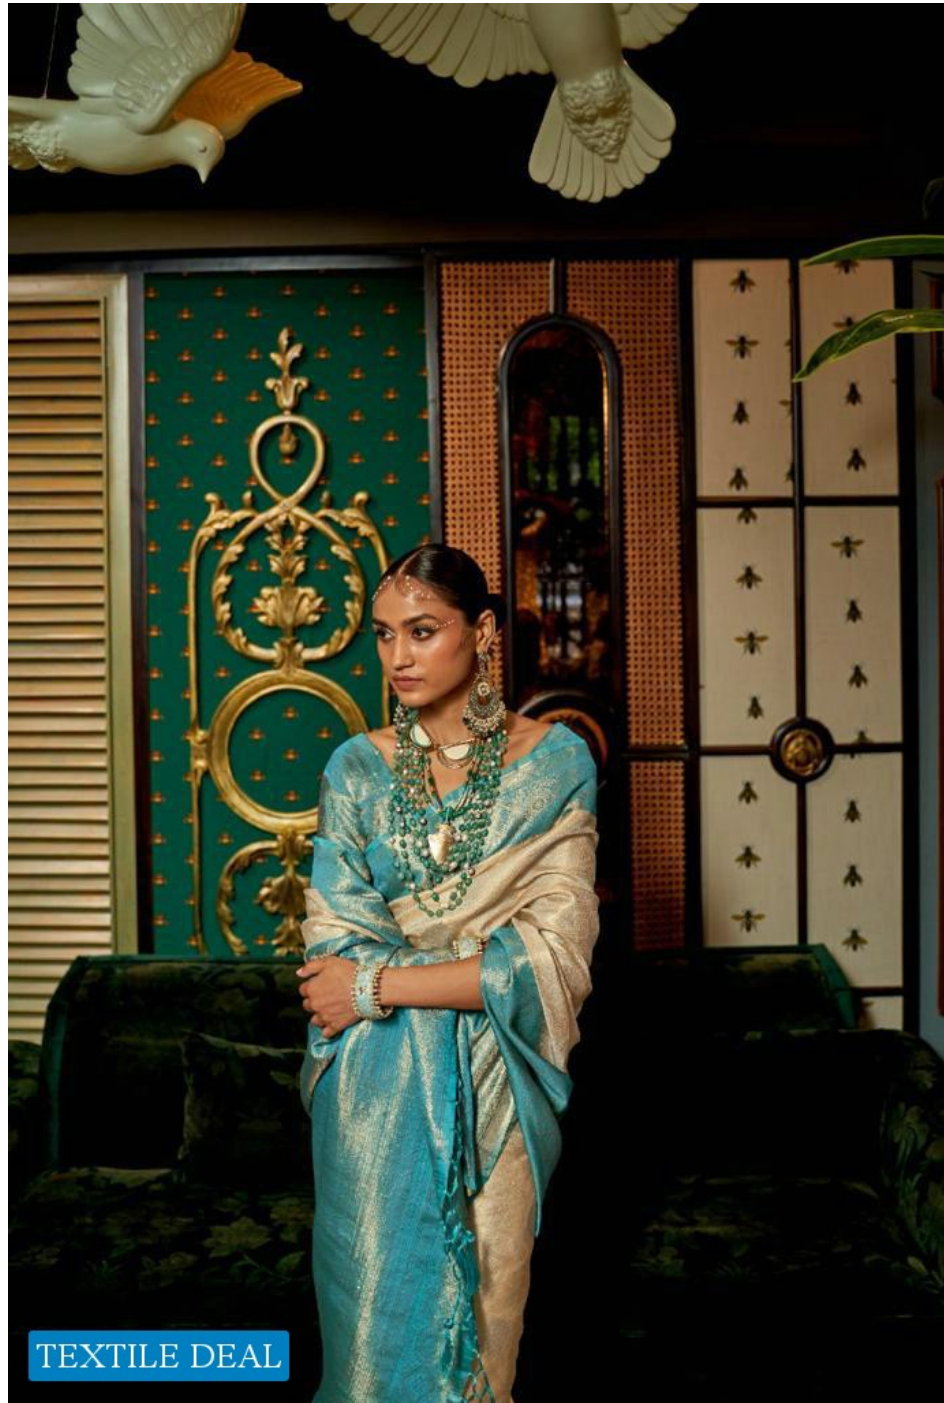

# KANISHKA SILK

ZARI BASH HANDLOOM WEAVING SILK

TEXTILE DEAL

289001

289002

289003

TEXTILE DEAL

289005

289006

**TEXTILE DEAL**

TEXTILE DEAL

TEXTILE DEAL

TEXTILE DEAL

TEXTILE DEAL

TEXTILE DEAL

TEXTILE DEAL