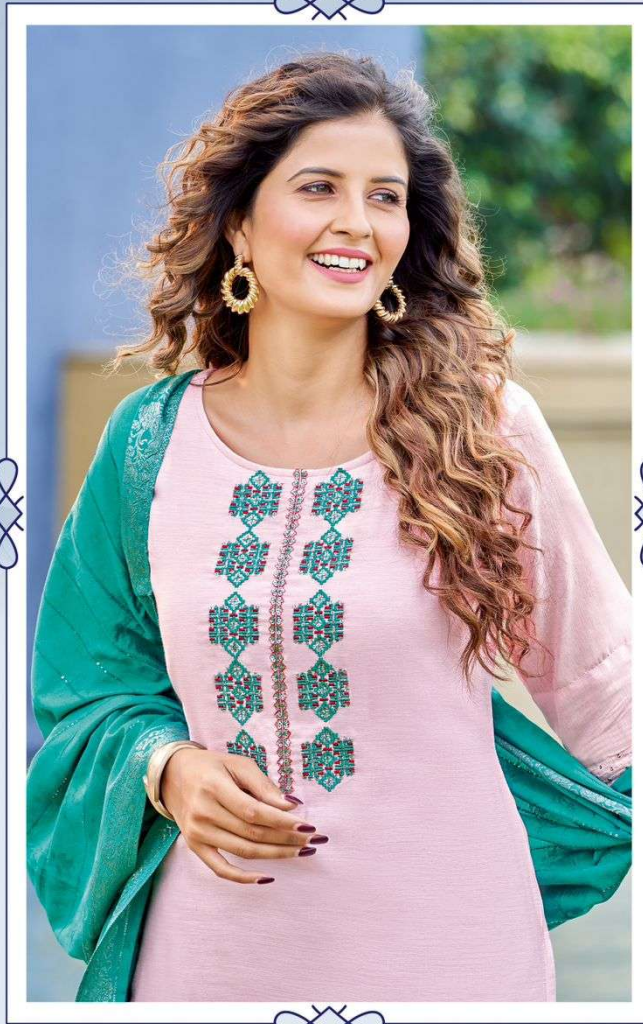

  
**MITTOO**  
NATURAL ETHNIC WEAR

*Life Style*  
Vol-2

  
**MITTOO**

Royal portraiture  
be & princess of  
your own world.

 D.NO.7017

Perfect lavishing grabs for your event feel lavish, feel special.

  
**MITTOO**