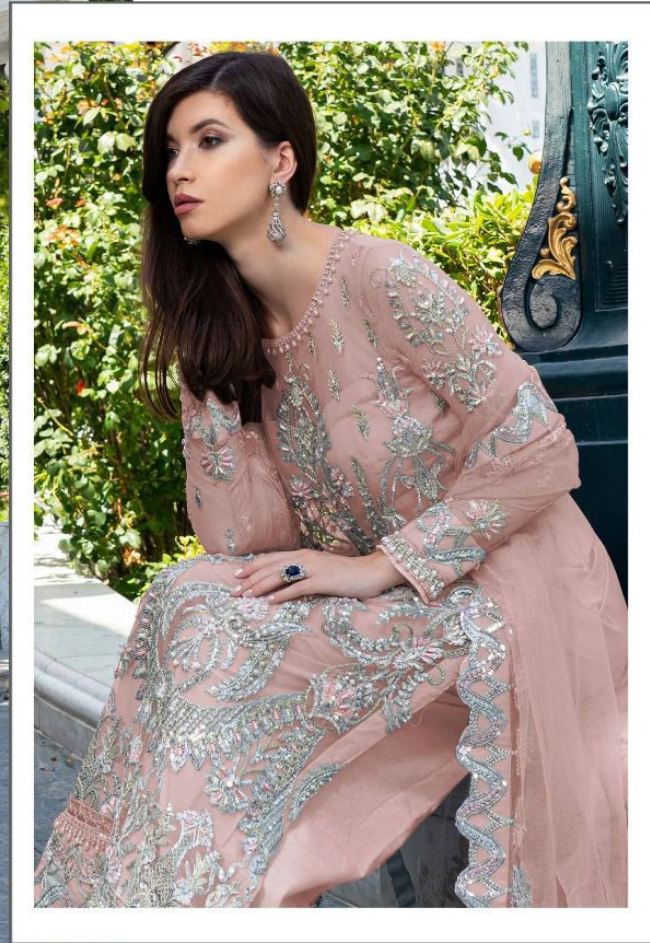

WASHING INTRUCTIONS

DO NOT USE ANY TYPE OF BLEACH OR STAIN REMOVING CHEMICALS
BEFORE CUTTING / STITCHING, FABRIC SHOULD BE SOAKED BE SOAKED IN WATER
(ALL COMPONENTS SEPARATELY) FOR 15 MINUTES
DO NOT KEEP WET FABRIC IN TWISTED FROM IN ORDER TO AVOID COPY MARKS |
WASH COLOURED AND WHITE FABRICS SEPARATELY
IRON CLOTHES AT MODERATE TEMPERATURE | DO NOT DRY FABRIC IN DIRECT SUNLIGHT
(EXTRA LACES, HANGINGS AND ACCESSORIES ARE NOT INLUDED)

C-1270 B