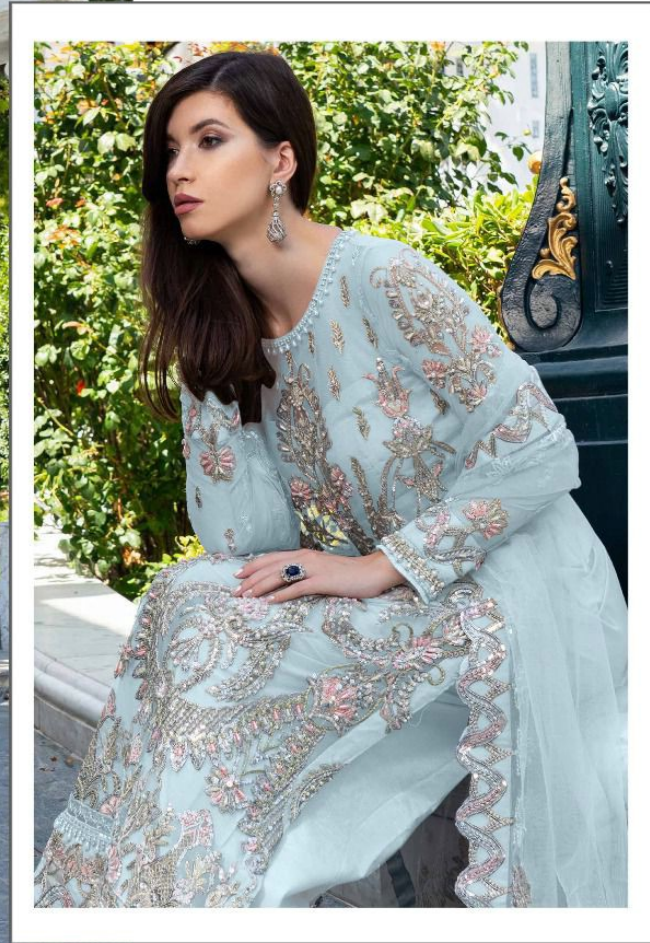

**Fepic**<sup>®</sup>

TEXTILE DEAL

**WASHING INTRUCTIONS**

DO NOT USE ANY TYPE OF BLEACH OR STAIN REMOVING CHEMICALS  
BEFORE CUTTING / STITCHING, FABRIC SHOULD BE SOAKED BE SOAKED IN WATER  
( ALL COMPONENTS SEPARATELY ) FOR 15 MINUTES  
DO NOT KEEP WET FABRIC IN TWISTED FROM IN ORDER TO AVOID COPY MARKS |  
WASH COLOURED AND WHITE FABRICS SEPARATELY  
IRON CLOTHES AT MODERATE TEMPERATURE | DO NOT DRY FABRIC IN DIRECT SUNLIGHT  
( EXTRA LACES, HANGINGS AND ACCESSORIES ARE NOT INLUDED )