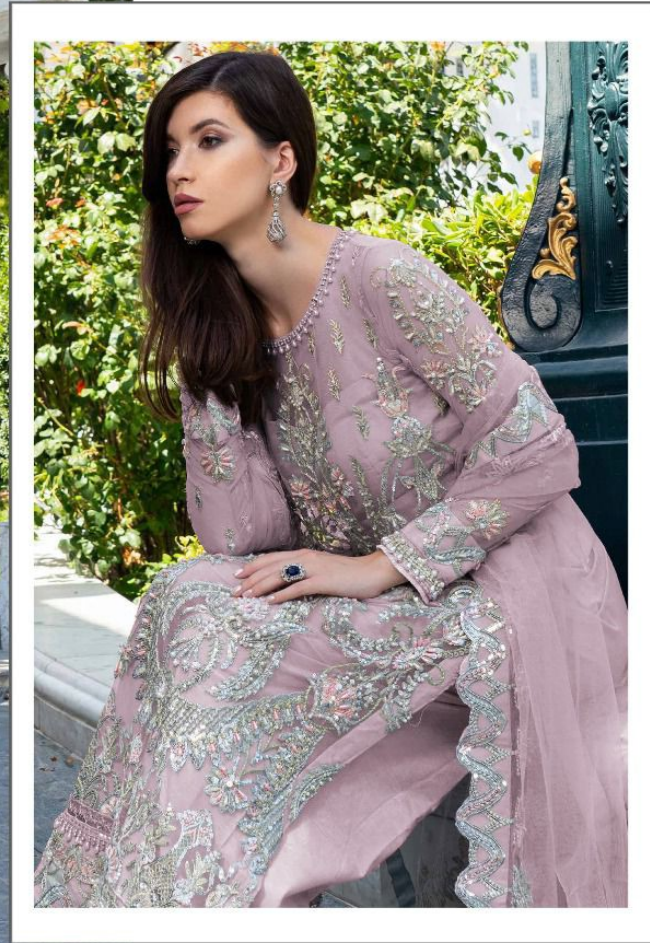

WASHING INTRUCTIONS

DO NOT USE ANY TYPE OF BLEACH OR STAIN REMOVING CHEMICALS
BEFORE CUTTING / STITCHING, FABRIC SHOULD BE SOAKED BE SOAKED IN WATER
(ALL COMPONENTS SEPARATELY) FOR 15 MINUTES
DO NOT KEEP WET FABRIC IN TWISTED FROM IN ORDER TO AVOID COPY MARKS |
WASH COLOURED AND WHITE FABRICS SEPARATELY
IRON CLOTHES AT MODERATE TEMPERATURE | DO NOT DRY FABRIC IN DIRECT SUNLIGHT
(EXTRA LACES, HANGINGS AND ACCESSORIES ARE NOT INLUDED)

C-1270 D