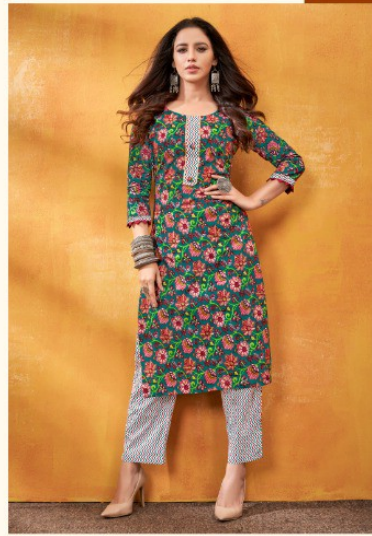

D.No.1001

TEXTILE DEAL