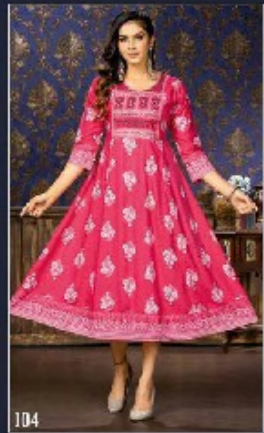

Krupa

SIZE : M-L-XL-2XL-3XL

FAB : HEAVY RAYON PRINT WITH EMBROIDERY WORK

TEXTILE DEAL

Ruba
TEXTILE DEAL

TEXTILE DEAL

Rupa
102

Khuba
TEXTILE DEAL

TEXTILE DEAL

Krupa
104

Khubo
TEXTILE DEAL

TEXTILE DEAL

Rupa
106

Krupa
SIZE : M-L-XL-2XL-3XL
FAB : HEAVY RAYON PRINT WITH EMBROIDERY WORK

A Products By NAMOH (India)
Exclusive Kurtis • Tops • Pajamas

NAMOH KURTI